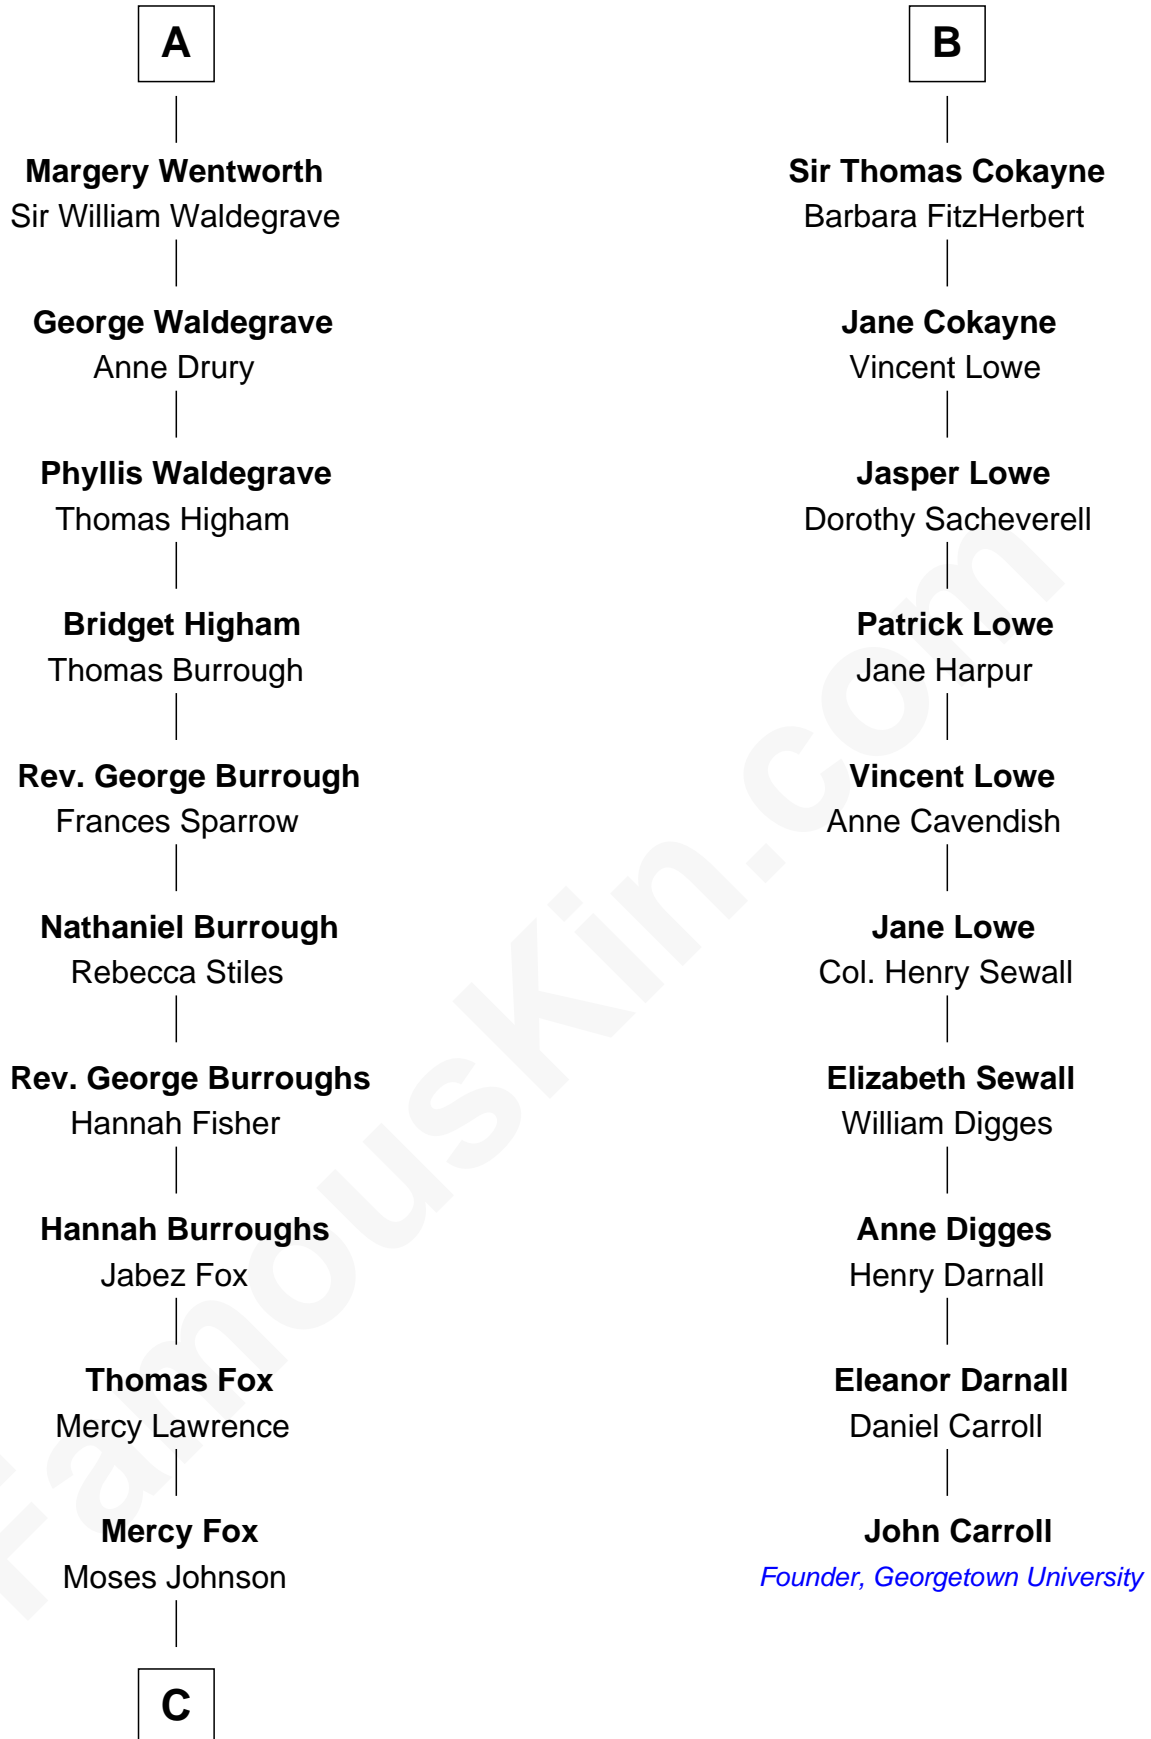

FamousKin.com

Relationship Chart of

Walt Disney

Co-Founder of The Walt Disney Company

16th cousin 5 times removed of

John Carroll

Founder of Georgetown University

Sir Robert de Ros

Isabel de Aubeney

C

—
Fanny Johnson

John Call

—
Eber Call

Violette Lawrence

—
Charles Call

Henrietta Gross