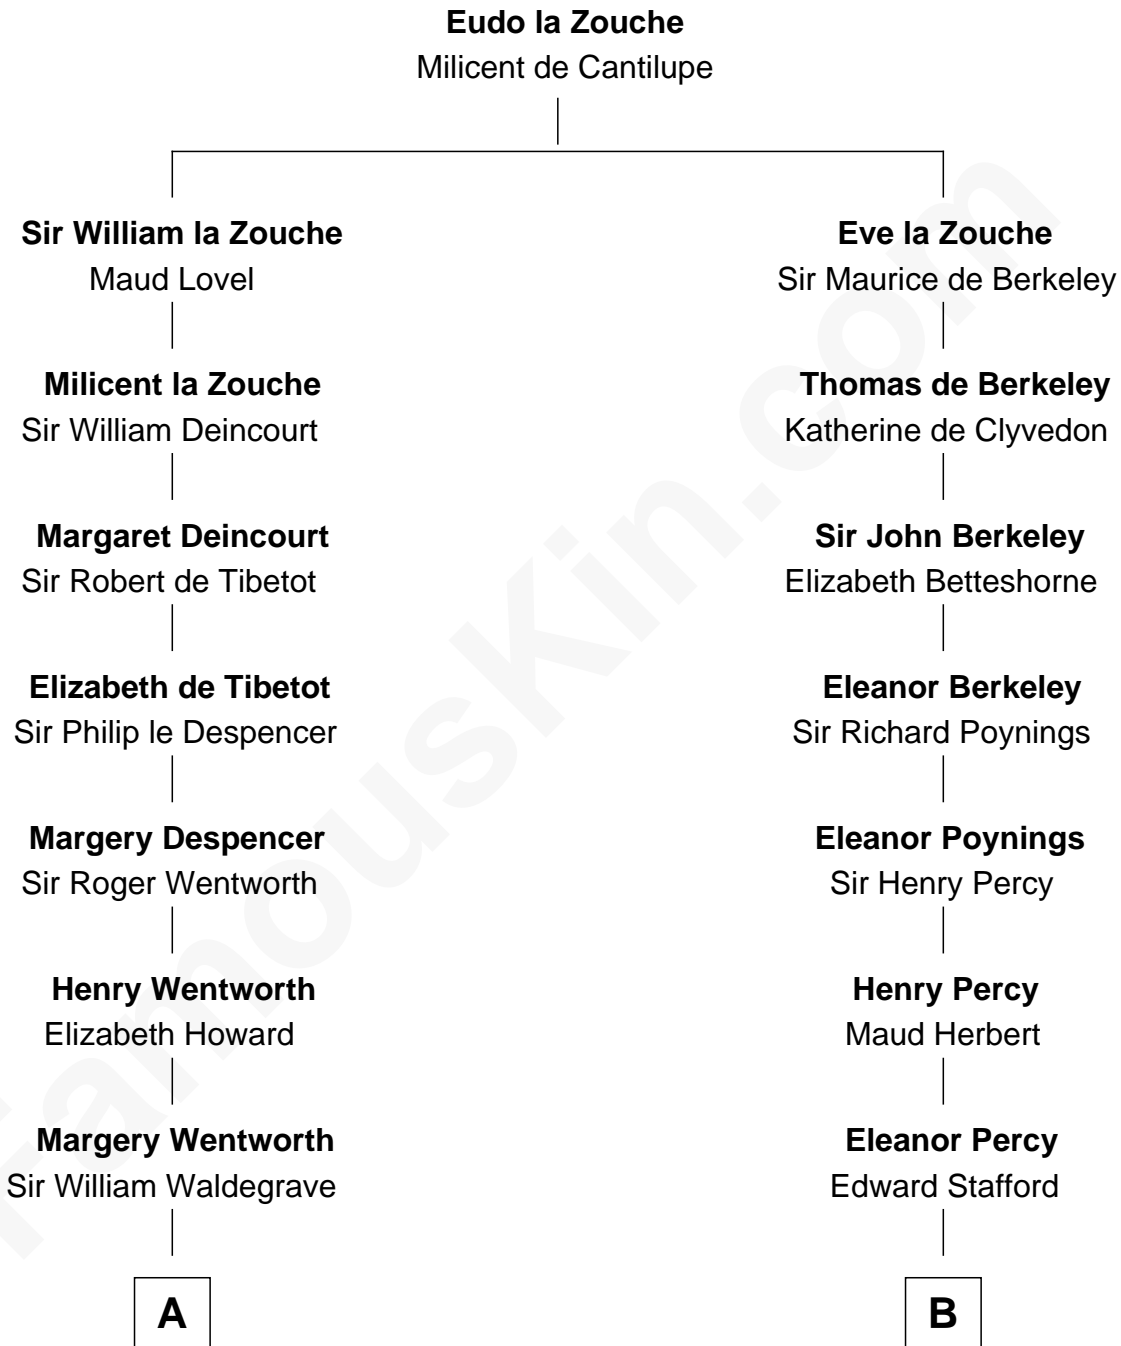

FamousKin.com

Relationship Chart of

Walt Disney

Co-Founder of The Walt Disney Company

15th cousin 5 times removed of

John Carroll

Founder of Georgetown University

C

—
Eber Call

Violette Lawrence

—
Charles Call

Henrietta Gross

—
Flora Call

Elias Charles Disney

—
Walt Disney

Co-Founder of The Walt Disney Co.