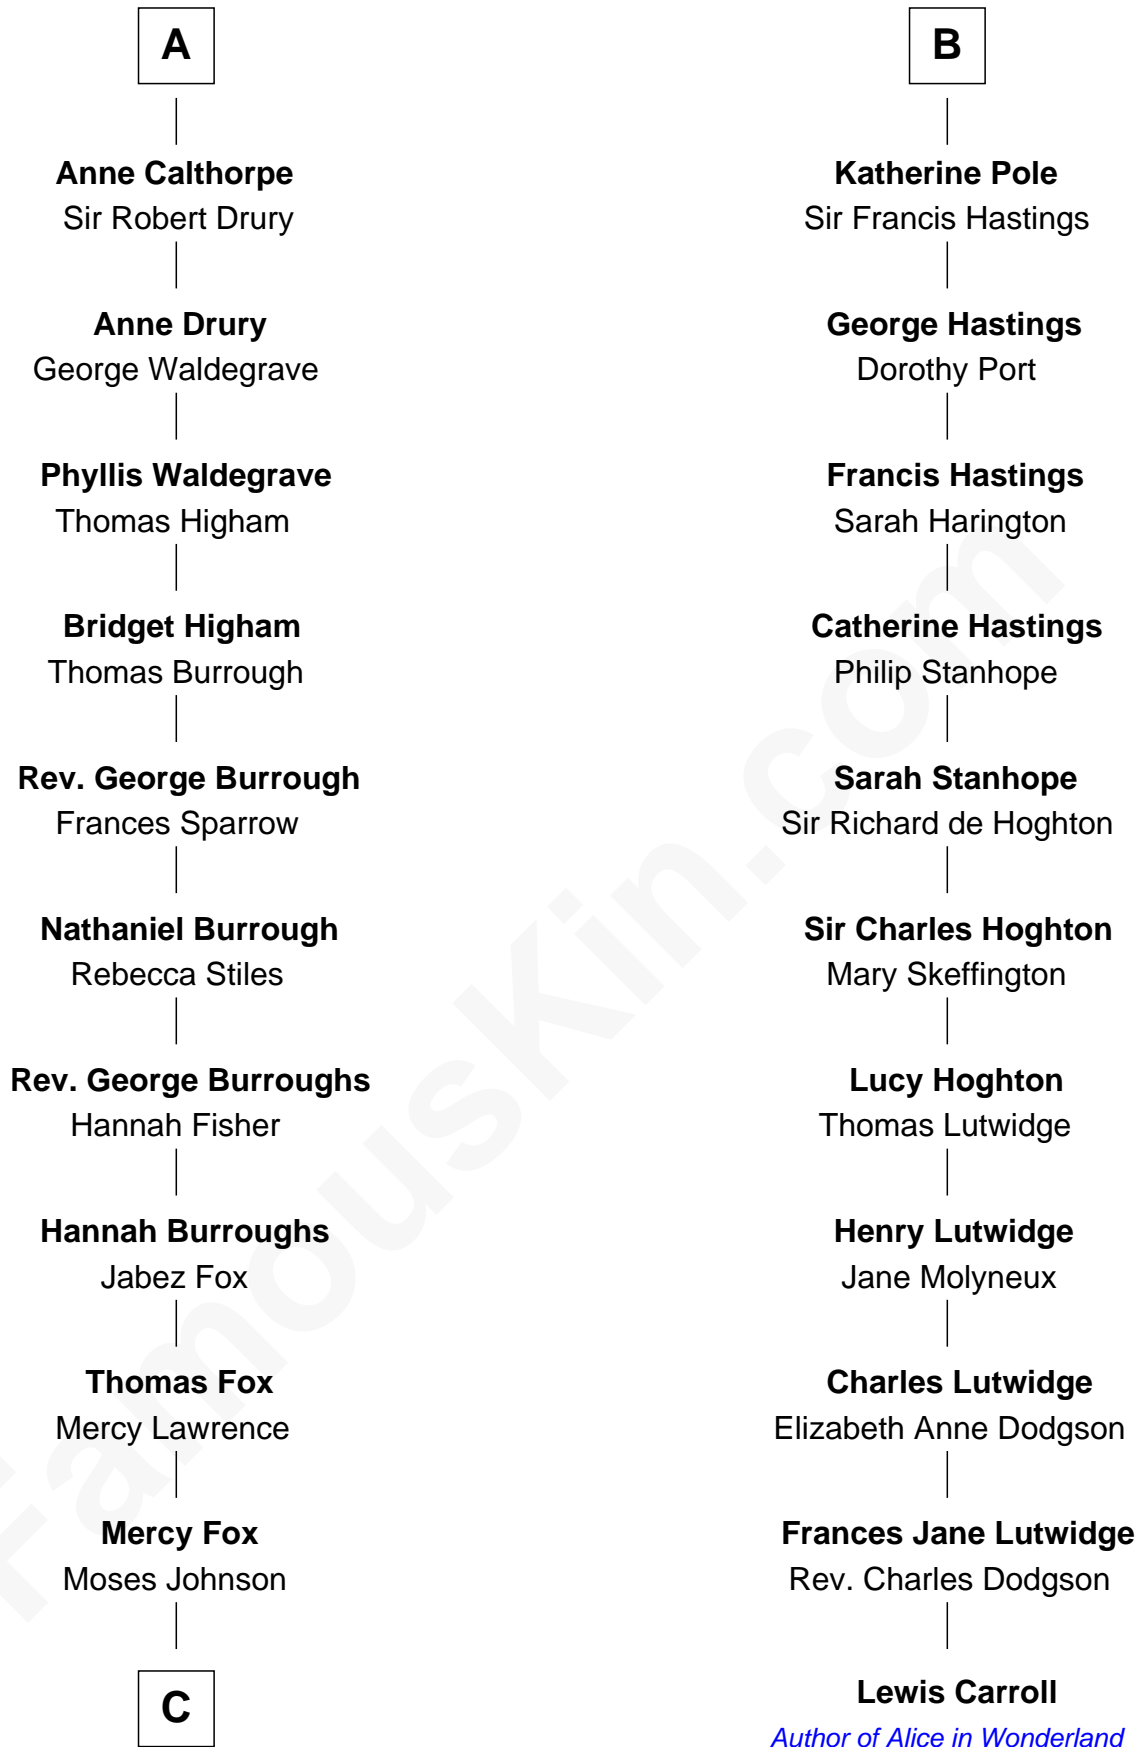

FamousKin.com

Relationship Chart of

Walt Disney

Co-Founder of The Walt Disney Company

17th cousin 4 times removed of

Lewis Carroll

Author of Alice in Wonderland

King Edward I
Eleanor of Castile

Joan of Acre
Sir Gilbert de Clare

Elizabeth de Clare
Roger D'Amory

Elizabeth D'Amory
Sir John Bardolf

William Bardolf
Agnes Poynings

Cecilia Bardolf
Sir Brian Stapleton

Sir Miles Stapleton
Katherine de la Pole

Elizabeth Stapleton
Sir William Calthorpe

A

Edward II, King of England
Isabella of France

Edward III, King of England
Philippa of Hainault

John of Gaunt
Katherine Roet

Joan Beaufort
Sir Ralph Neville

Sir Edward Neville
Elizabeth de Beauchamp

Sir George Neville
Margaret Fenne

Jane Neville
Sir Henry Pole

B

C

—
Fanny Johnson

John Call

—
Eber Call

Violette Lawrence