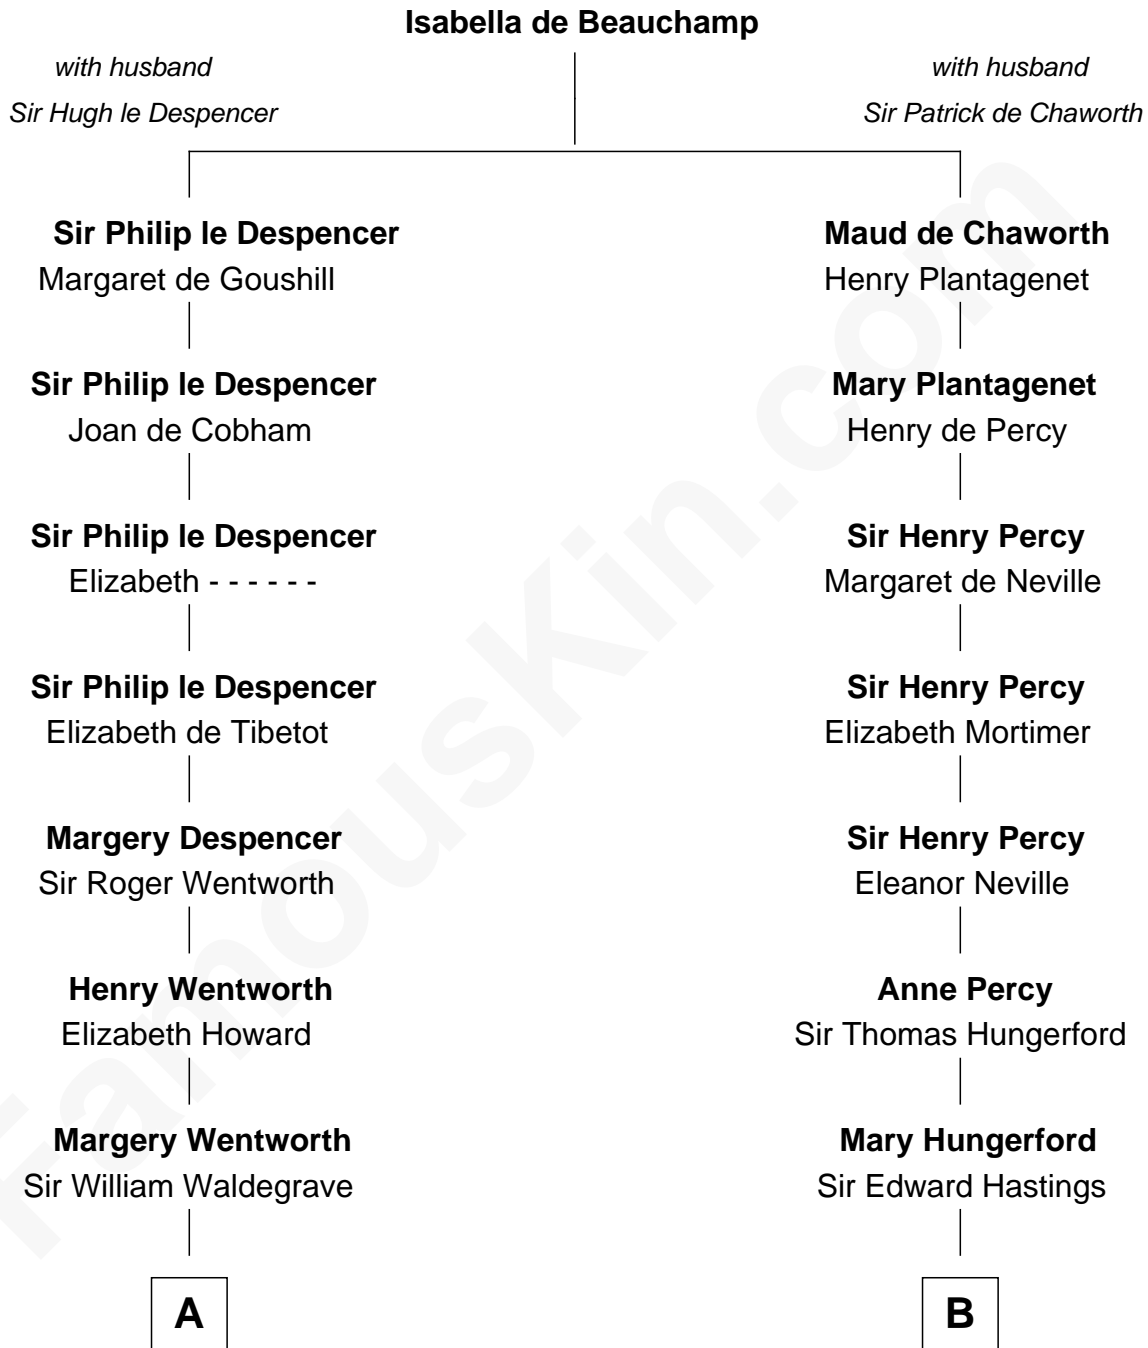

FamousKin.com

Relationship Chart of

Walt Disney

Co-Founder of The Walt Disney Company

18th cousin 2 times removed of

Lewis Carroll

Author of Alice in Wonderland

C

Eber Call
Violette Lawrence

Charles Call
Henrietta Gross

Flora Call
Elias Charles Disney

Walt Disney
Co-Founder of The Walt Disney Co.

D

Frances Jane Lutwidge
Rev. Charles Dodgson

Lewis Carroll
Author of Alice in Wonderland