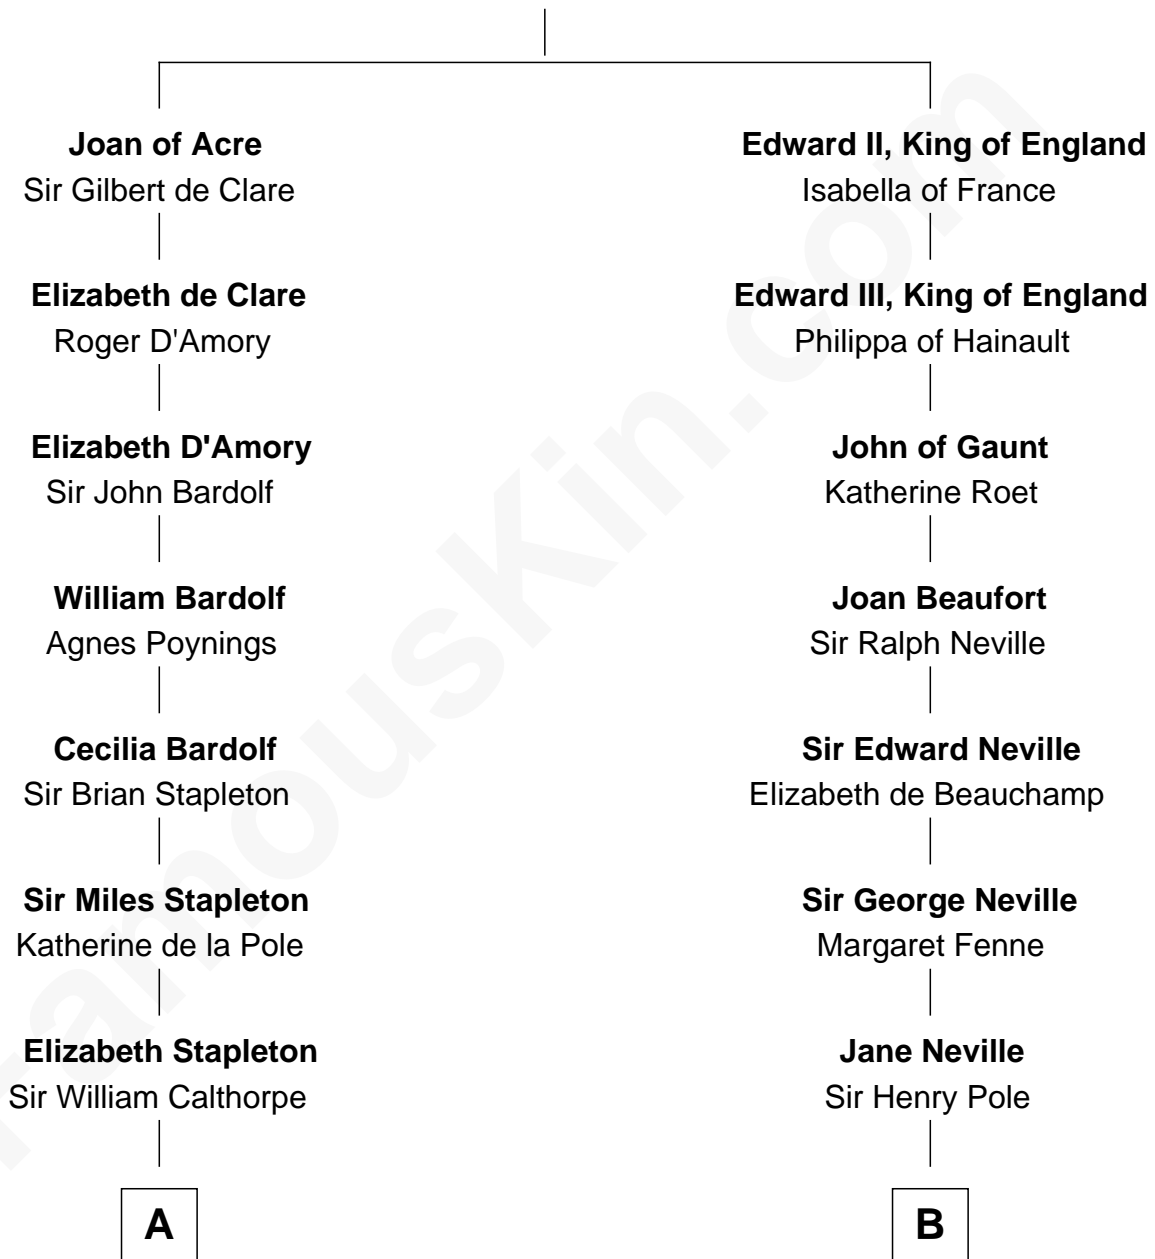

FamousKin.com

Relationship Chart of

Walt Disney

Co-Founder of The Walt Disney Company

18th cousin 3 times removed of

E. M. Forster
English Novelist

King Edward I
Eleanor of Castile

C

Fanny Johnson

John Call

Eber Call

Violette Lawrence

Charles Call

Henrietta Gross

Flora Call

Elias Charles Disney

Walt Disney

Co-Founder of The Walt Disney Co.

D

Edward Morgan Llewellyn Forster

Alice Clara Whichelo

E. M. Forster

English Novelist

FamousKin.com