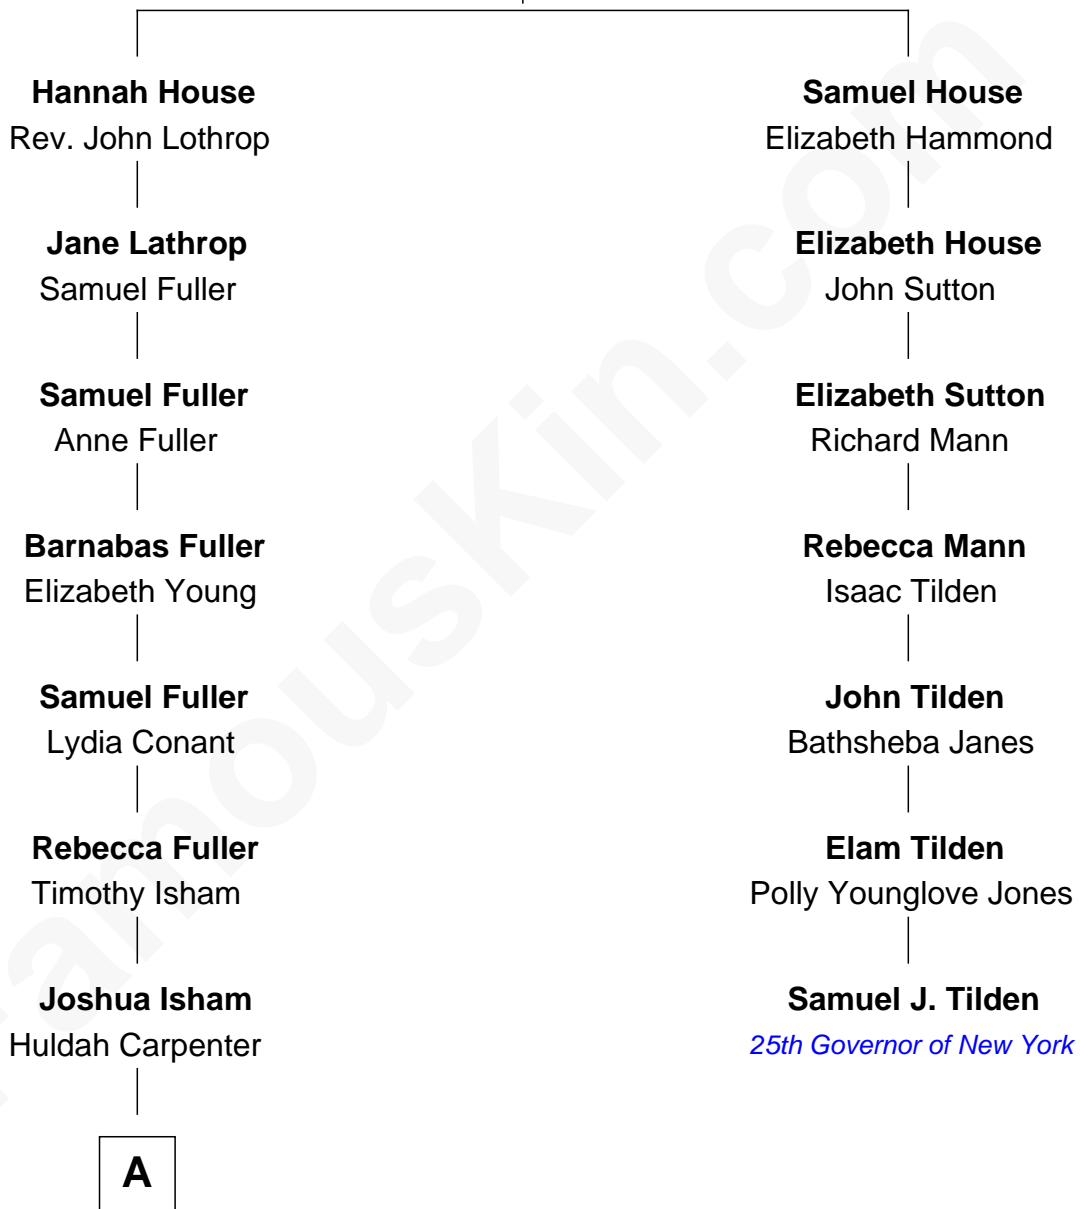

FamousKin.com Relationship Chart of

Mark Isham

Musician, Film Composer

6th cousin 6 times removed of

Samuel J. Tilden

25th Governor of New York

Rev. John House

Alice - - - - -

A

James Fuller Isham

Harriet Wood

Joshua Henry Isham

Christiana Towne Messer

James Henry Isham

Julia Elizabeth Rouse

Howard Fuller Isham