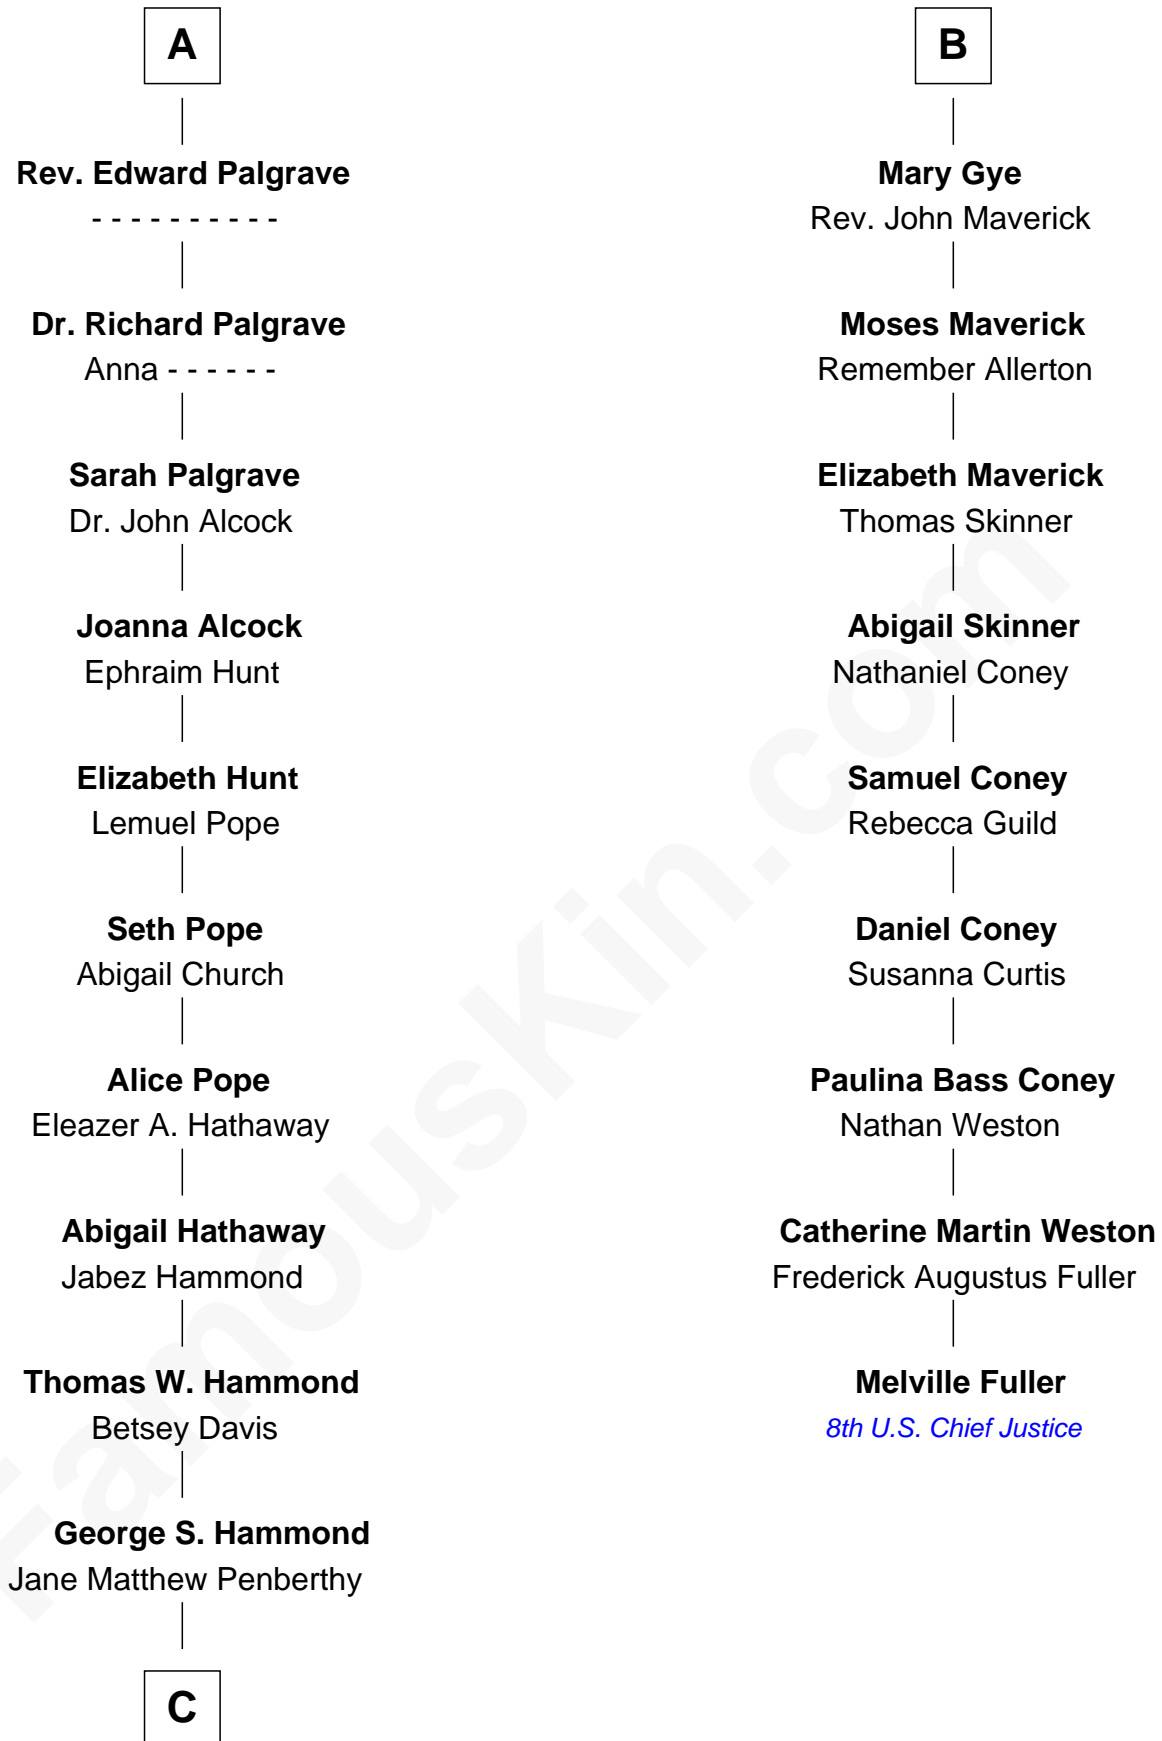

# FamousKin.com Relationship Chart of

**Mark Isham**

*Musician, Film Composer*

15th cousin 5 times removed of

**Melville Fuller**

*8th Chief Justice of the U.S. Supreme Court*

**Richard FitzAlan**  
Eleanor Plantagenet

**Sir Richard FitzAlan**  
Elizabeth de Bohun

**Elizabeth FitzAlan**  
Sir Robert Goushill

**Elizabeth Goushill**  
Sir Robert Wingfield

**Elizabeth Wingfield**  
Sir William Brandon

**Eleanor Brandon**  
John Glemham

**Anne Glemham**  
Henry Palgrave

**Thomas Palgrave**  
Alice Gunton

**A**

**John FitzAlan**  
Eleanor Maltravers

**Joan FitzAlan**  
Sir William Echyngham

**Joan Echyngham**  
Sir John Bayntun

**Henry Bayntun**  
-----

**Jane Bayntun**  
Thomas Prowse

**Mary Prowse**  
John Gye

**Robert Gye**  
Grace Dowrish

**B**

**C**

—  
**Walter Ford Hammond**

Hattie Martha Child

—  
**Harold Child Hammond**