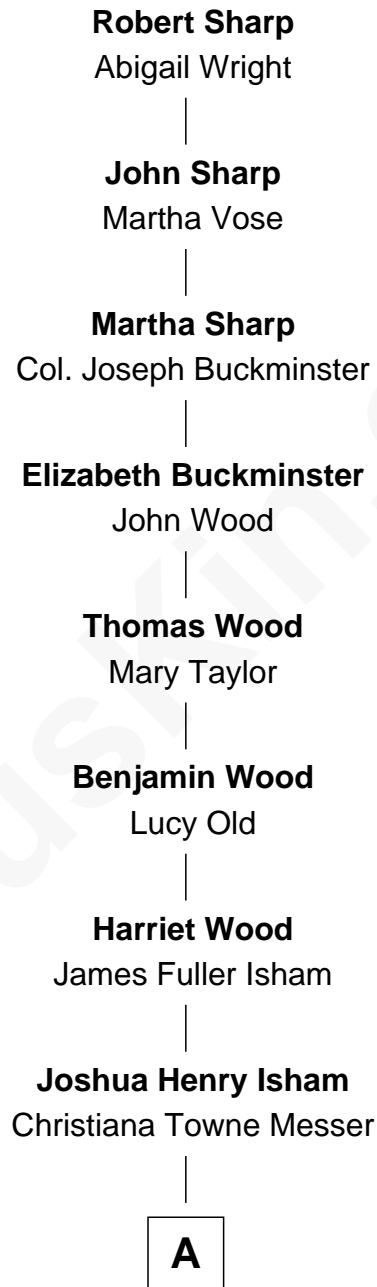

# FamousKin.com Relationship Chart of

**Mark Isham**

*Musician, Film Composer*

9th Great-grandson of

**Robert Sharp**

*(c1615 - c1654) Abigail passenger 1635*

**A**

James Henry Isham

Julia Elizabeth Rouse

Howard Fuller Isham

Laura Wilkinson Ware

Howard Fuller Isham

Patricia Jane Hammond

Mark Isham

*Musician, Film Composer*

FamousKin.com