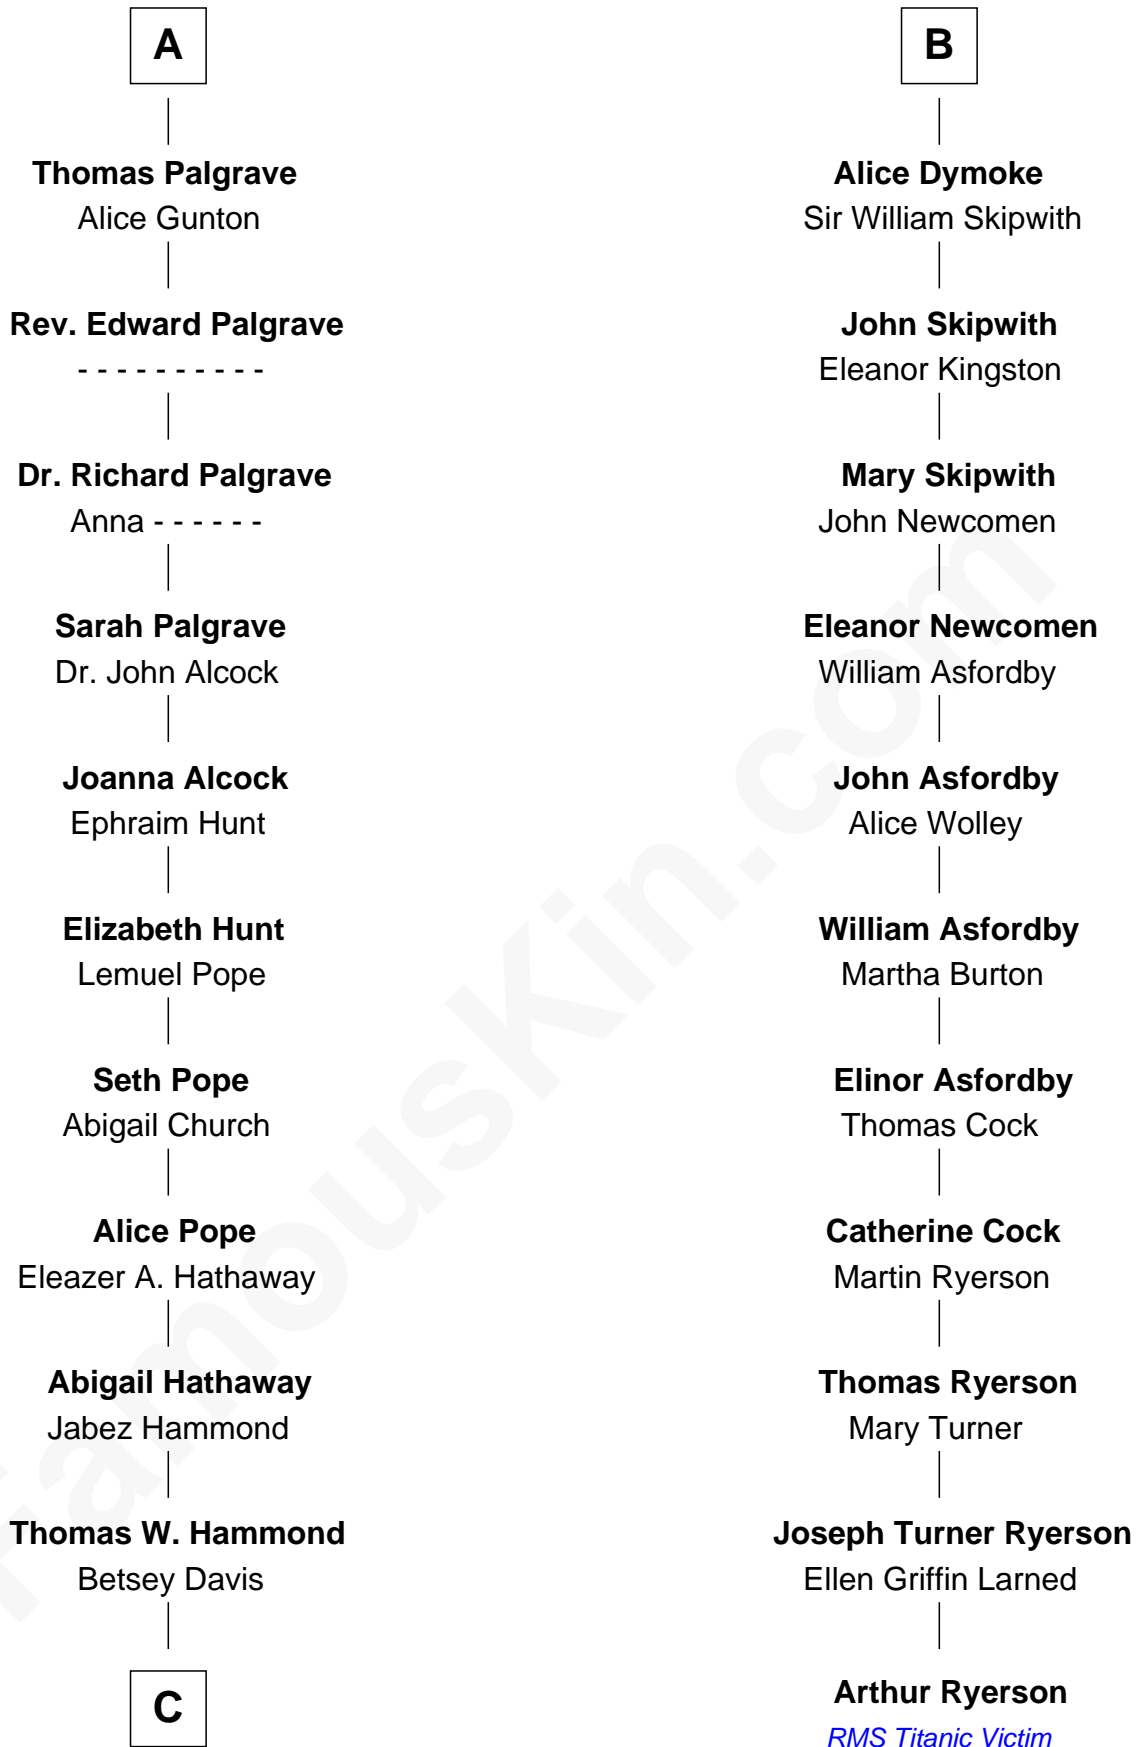

FamousKin.com Relationship Chart of

Mark Isham

Musician, Film Composer

17th cousin 4 times removed of

Arthur Ryerson

RMS Titanic Victim

Henry Plantagenet

Maud de Chaworth

C

George S. Hammond
Jane Matthew Penberthy

Walter Ford Hammond
Hattie Martha Child

Harold Child Hammond
Helen Maurine Blair

Patricia Jane Hammond
Howard Fuller Isham

Mark Isham
Musician, Film Composer

FamousKin.com