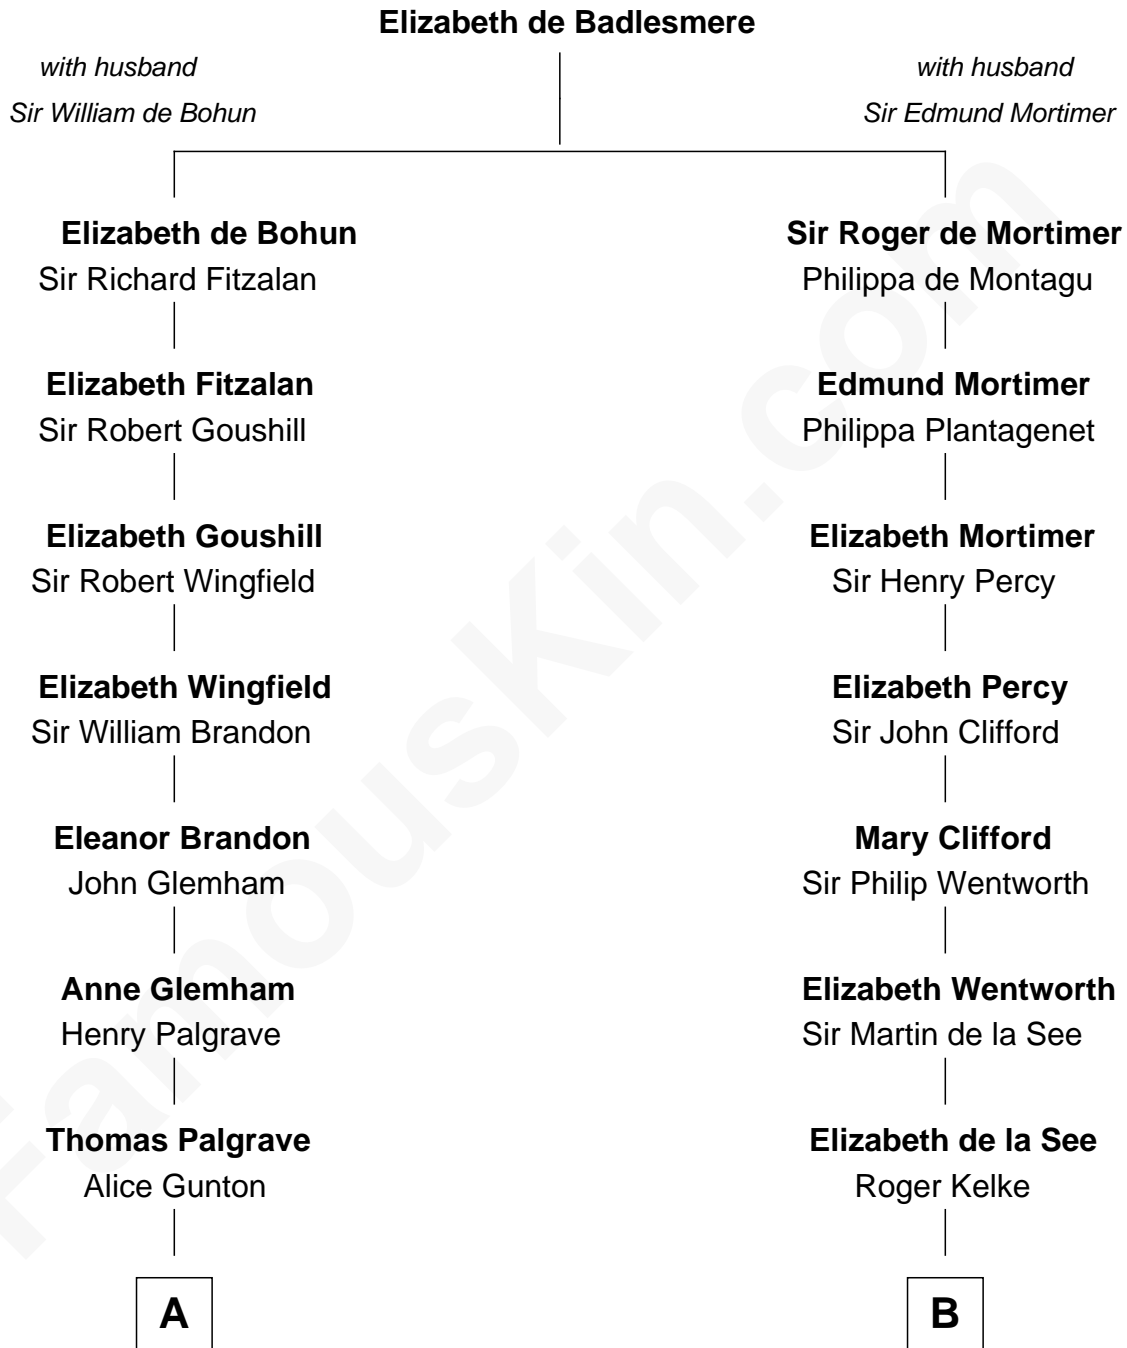

FamousKin.com Relationship Chart of

Mark Isham

Musician, Film Composer

18th cousin 2 times removed of

Arthur Ryerson

RMS Titanic Victim

C

Walter Ford Hammond

Joseph Turner Ryerson

Ellen Griffin Larned

Arthur Ryerson

RMS Titanic Victim

FamousKin.com