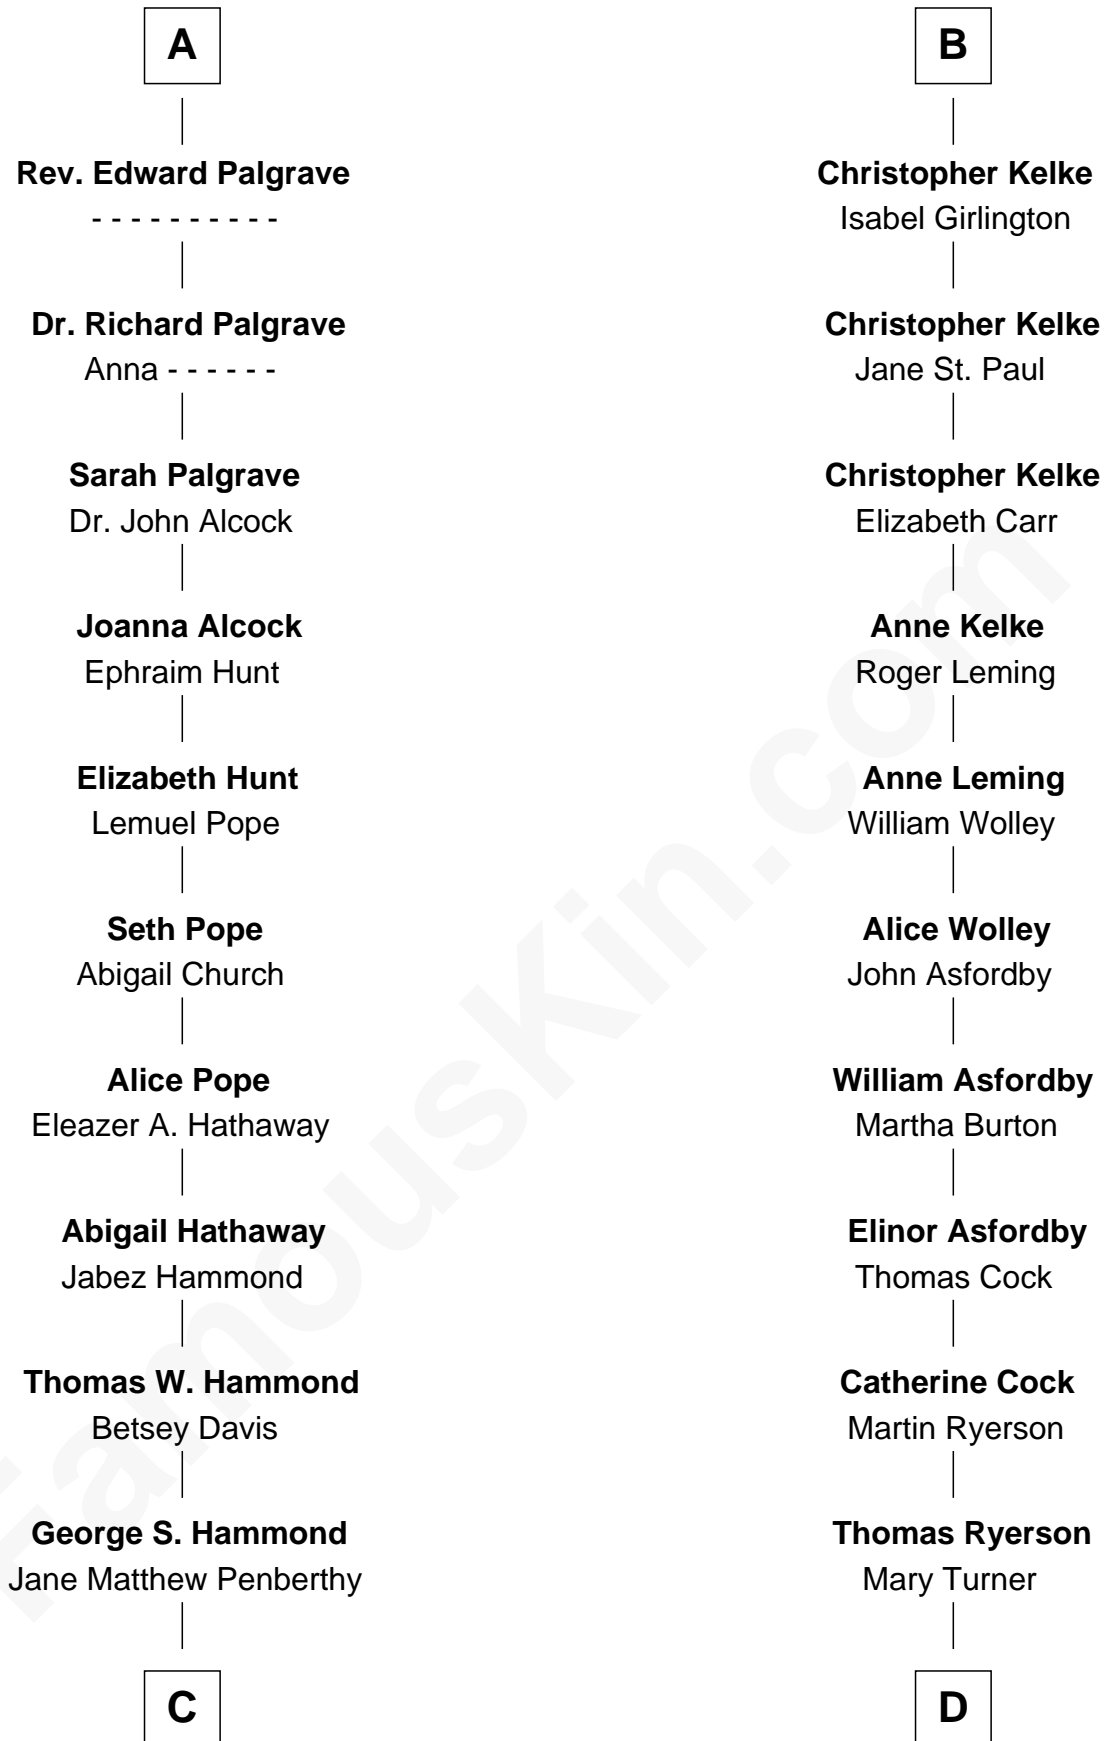

FamousKin.com Relationship Chart of

Mark Isham

Musician, Film Composer

18th cousin 2 times removed of

Arthur Ryerson

RMS Titanic Victim

C

Walter Ford Hammond

Hattie Martha Child

Harold Child Hammond

Helen Maurine Blair

Patricia Jane Hammond

Howard Fuller Isham

Mark Isham

Musician, Film Composer

D

Joseph Turner Ryerson

Ellen Griffin Larned

Arthur Ryerson

RMS Titanic Victim

FamousKin.com