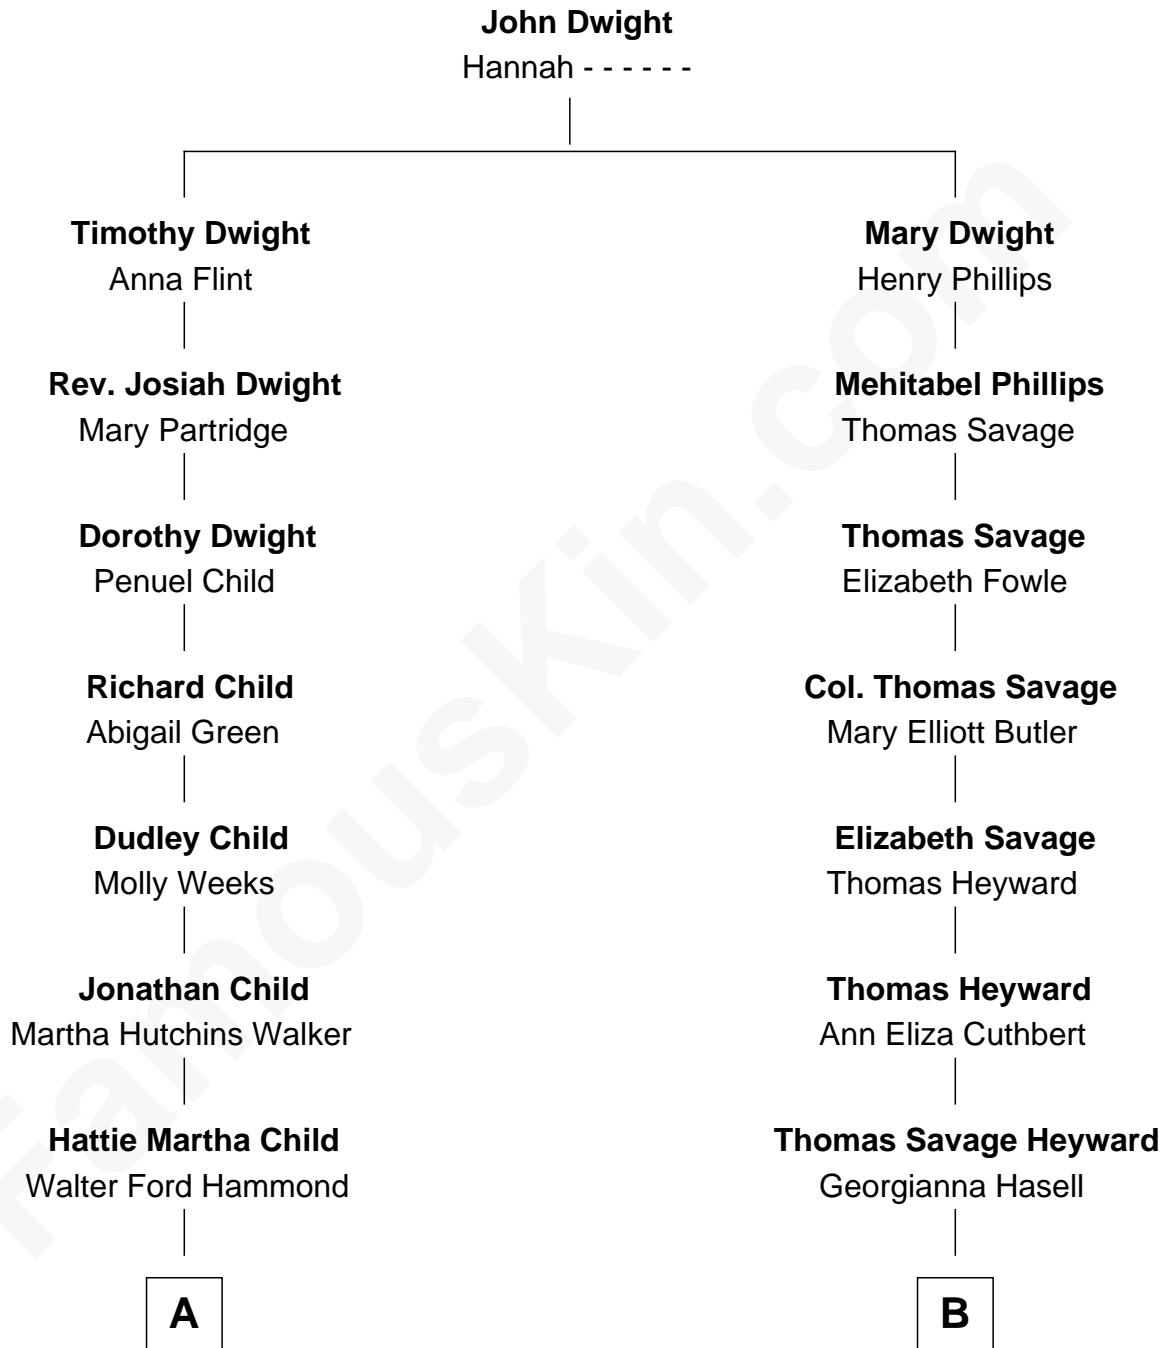

FamousKin.com Relationship Chart of

Mark Isham

Musician, Film Composer

9th cousin of

DuBose Heyward

Author of Porgy (Porgy & Bess)

FamousKin.com