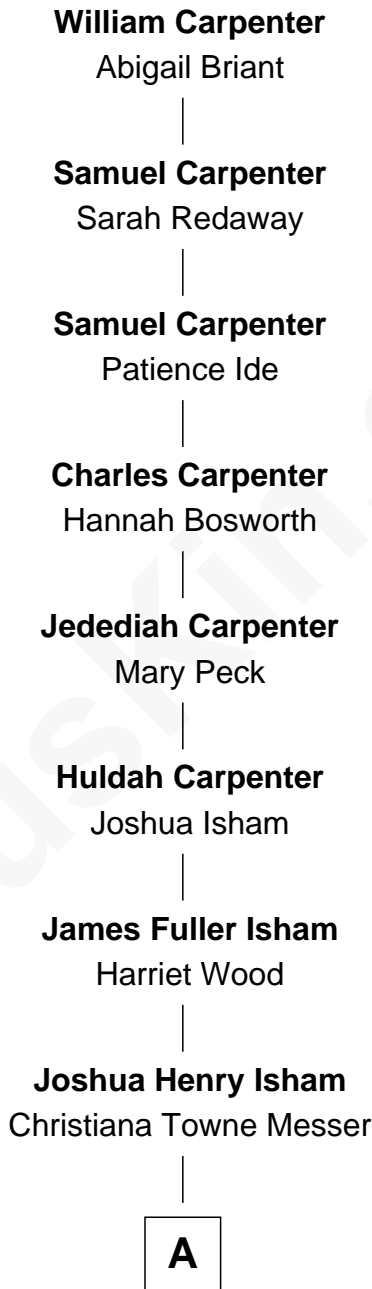

# FamousKin.com Relationship Chart of

**Mark Isham**

*Musician, Film Composer*

9th Great-grandson of

**William Carpenter**

*(c1605 - 1658/9) Bevis passenger 1638*

**A**

—  
**James Henry Isham**

Julia Elizabeth Rouse

—  
**Howard Fuller Isham**

Laura Wilkinson Ware

—  
**Howard Fuller Isham**

Patricia Jane Hammond

—  
**Mark Isham**

*Musician, Film Composer*