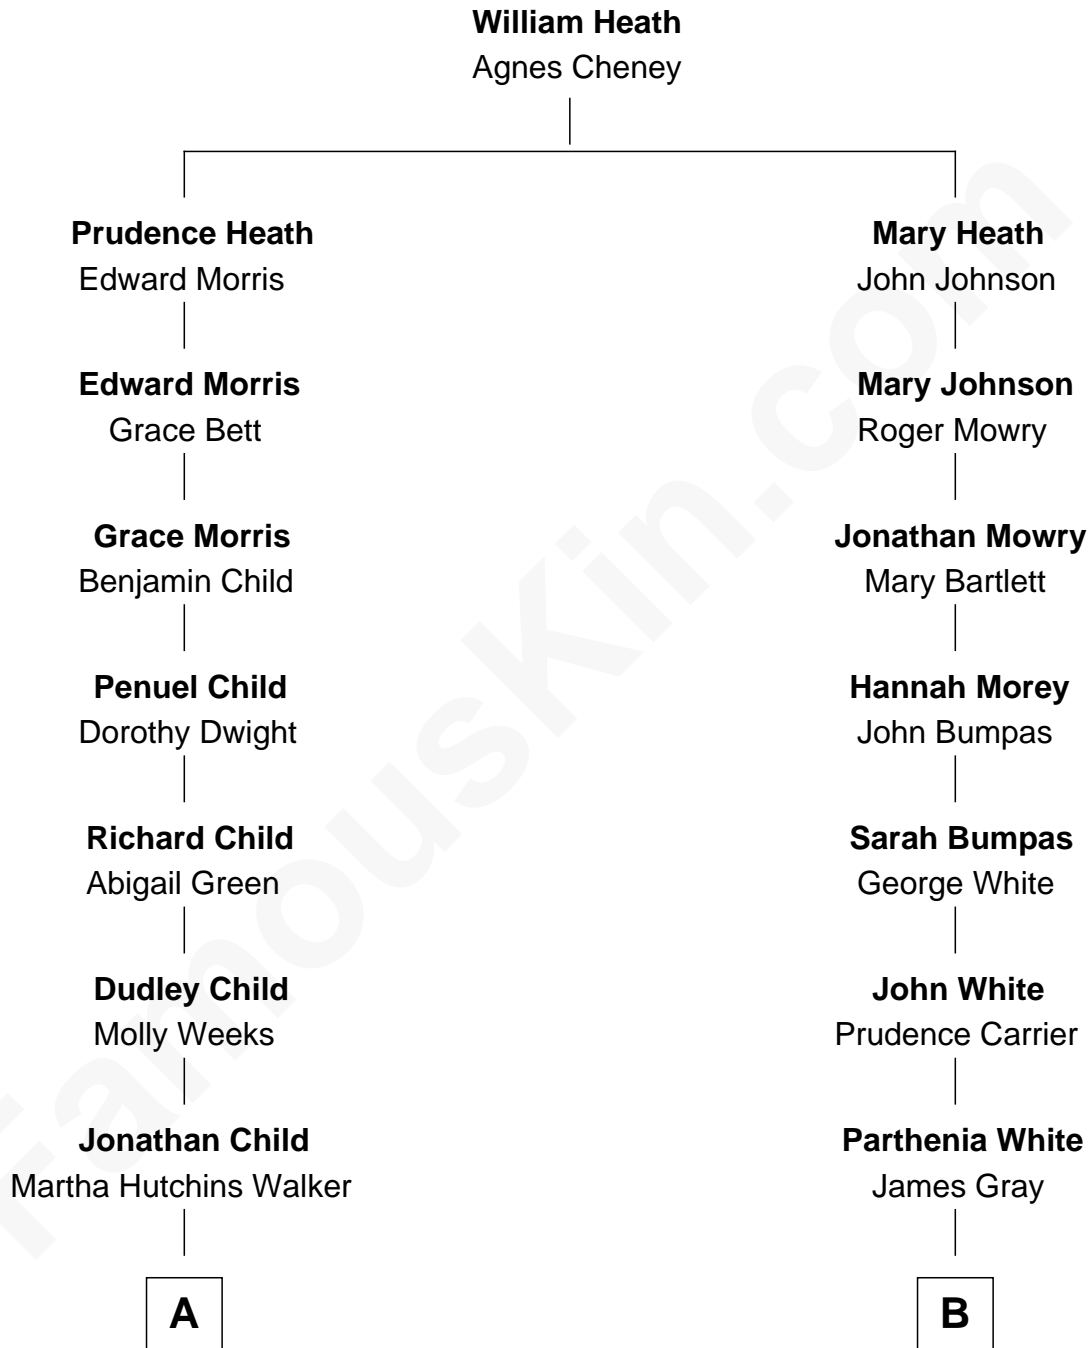

# FamousKin.com Relationship Chart of

**Mark Isham**

*Musician, Film Composer*

10th cousin 2 times removed of

**Shelley Fabares**

*TV and Movie Actress*

**A**

**Hattie Martha Child**  
Walter Ford Hammond

**Harold Child Hammond**  
Helen Maurine Blair

**Patricia Jane Hammond**  
Howard Fuller Isham

**Mark Isham**  
*Musician, Film Composer*

**B**

**Evelina Gray**  
Isaac St. John Rumsey

**Isaac Emory Rumsey**  
Evelyn S. Culver

**James C. Rumsey**  
Ettie May Lawton

**Ethel May Rumsey**  
Samuel Hamilton Eyler

**Elsa Rose Eyler**  
James Alan Fabares

**Shelley Fabares**  
*TV and Movie Actress*