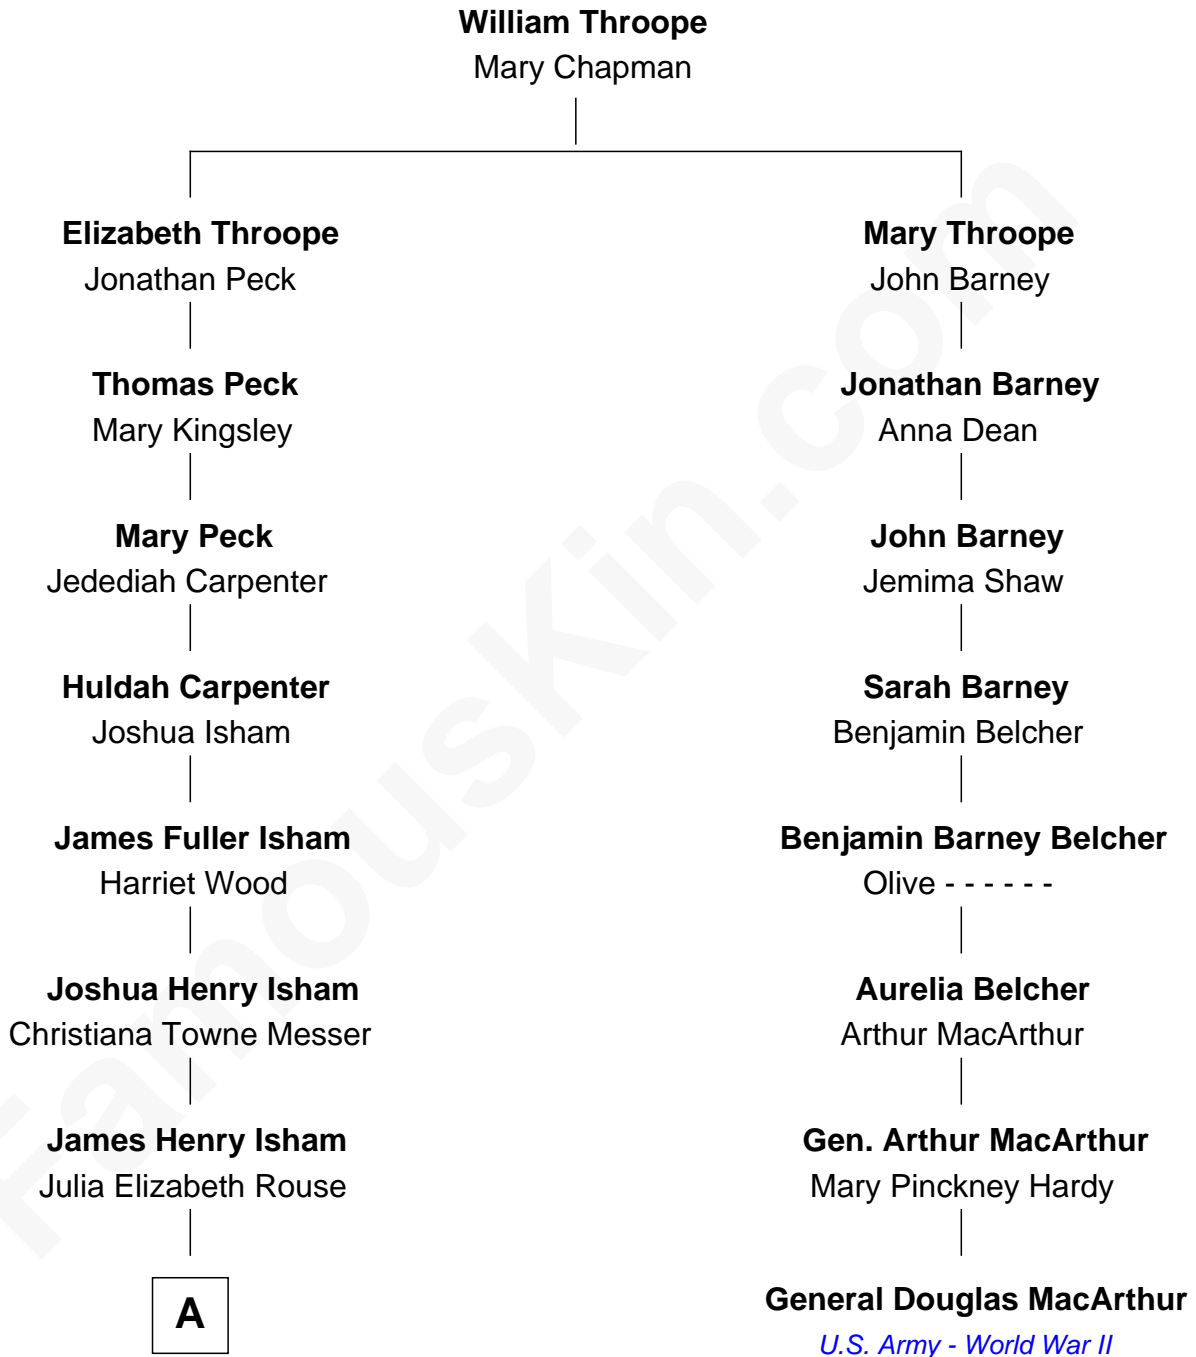

## Relationship Chart of

### Mark Isham

*Musician, Film Composer*

7th cousin 2 times removed of

### General Douglas MacArthur

*U.S. Army - World War II*

**A**

Howard Fuller Isham

Laura Wilkinson Ware

Howard Fuller Isham

Patricia Jane Hammond

Mark Isham