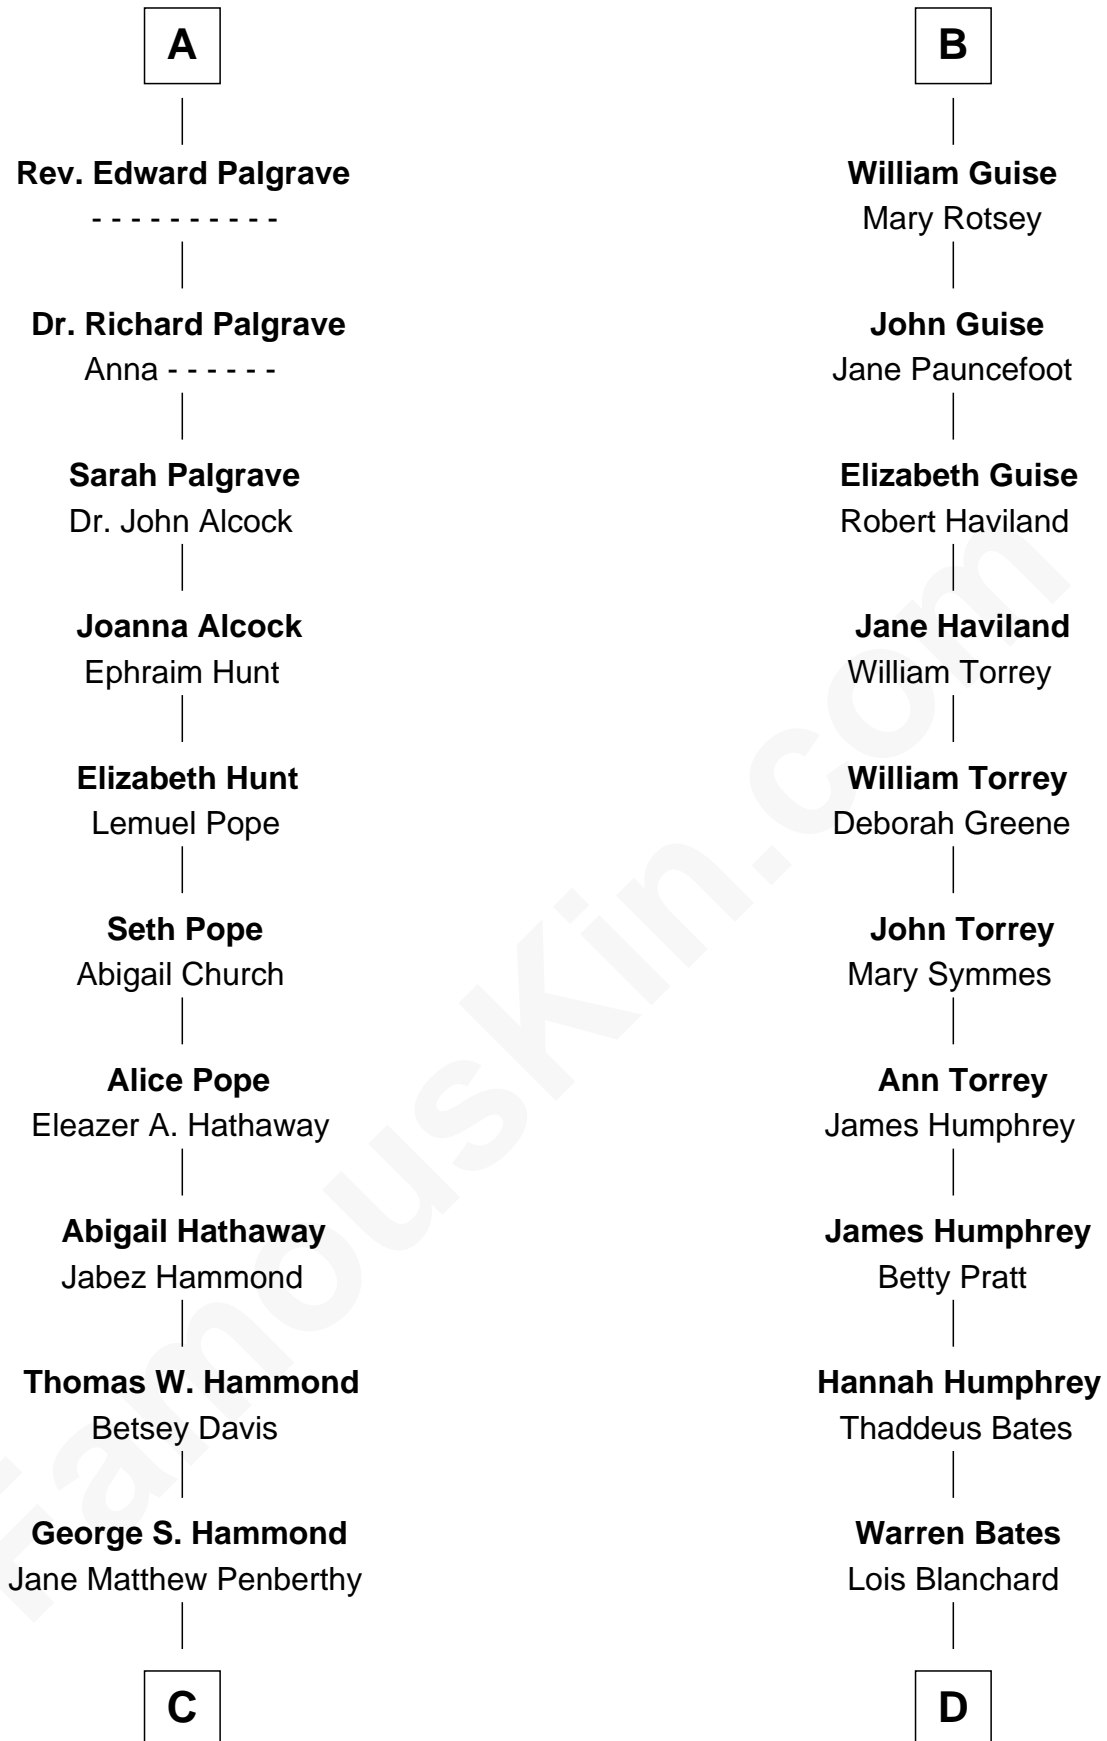

FamousKin.com Relationship Chart of

Mark Isham

Musician, Film Composer

20th cousin 1 time removed of

Hal Holbrook

TV and Movie Actor

Elizabeth de Badlesmere

with husband
Sir William de Bohun

with husband
Sir Edmund Mortimer

Elizabeth de Bohun
Sir Richard Fitzalan

Sir Roger de Mortimer
Philippa de Montagu

Elizabeth Fitzalan
Sir Robert Goushill

Edmund Mortimer
Philippa Plantagenet

Elizabeth Goushill
Sir Robert Wingfield

Elizabeth Mortimer
Sir Henry Percy

Elizabeth Wingfield
Sir William Brandon

Sir Henry Percy
Eleanor Neville

Eleanor Brandon
John Glemham

Katherine Percy
Sir Edmund Grey

Anne Glemham
Henry Palgrave

Anne Grey
Sir John Grey

Thomas Palgrave
Alice Gunton

Tacy Grey
John Guise

A

B

C

Walter Ford Hammond

Hattie Martha Child

Harold Child Hammond