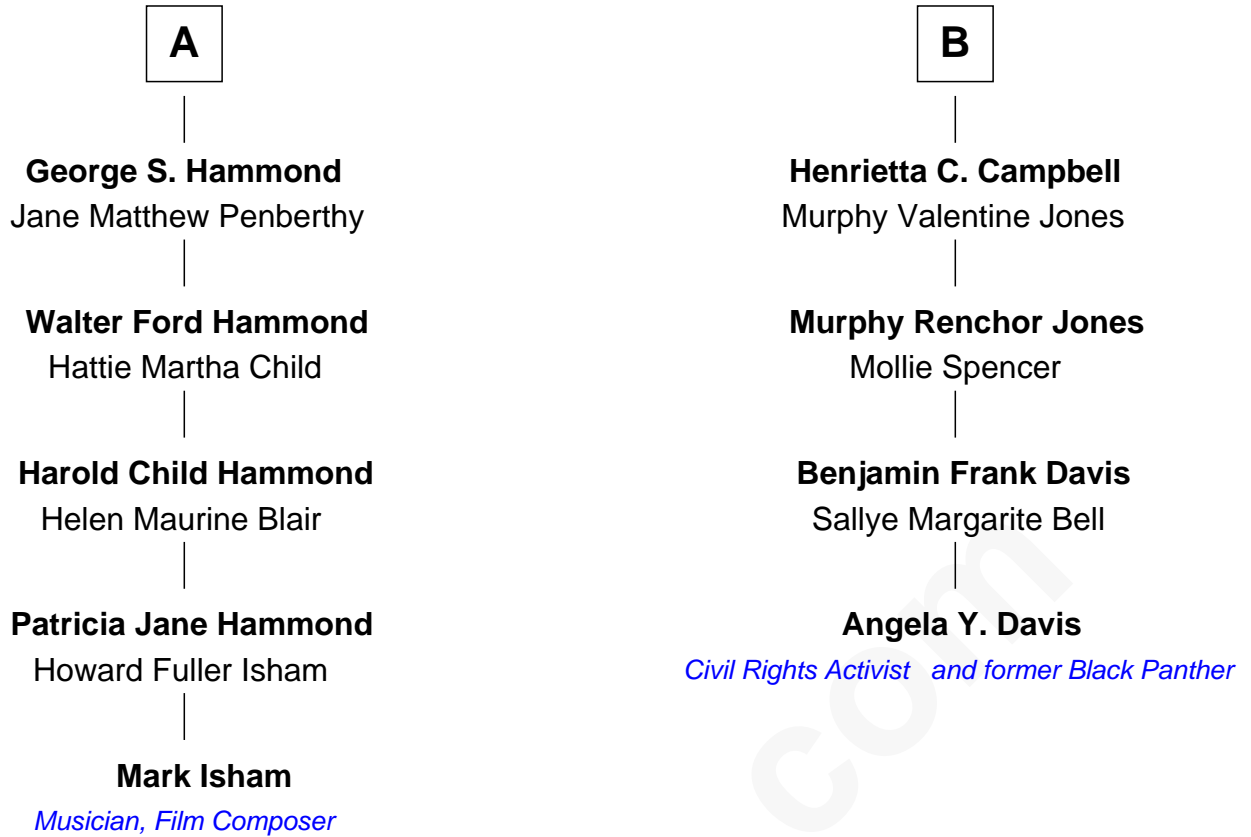

# FamousKin.com Relationship Chart of

**Mark Isham**

*Musician, Film Composer*

10th cousin 1 time removed of

**Angela Y. Davis**

*Civil Rights Activist and former Black Panther*

**Thomas Richards**

Welthian - - - - -

Sarah Gibbons

**Jerusha Richards**

Gov. Gurdon Saltonstall

**Elizabeth Saltonstall**

Richard Christophers

**Sarah Christophers**

James Mumford

**Robinson Mumford**

Sarah Coit

**Sarah Mumford**

Peter Mallett

**Henrietta Ann Mallett**

Hugh Campbell

**B**

Angela Y. Davis photo by [Bernard Gotfryd](#)