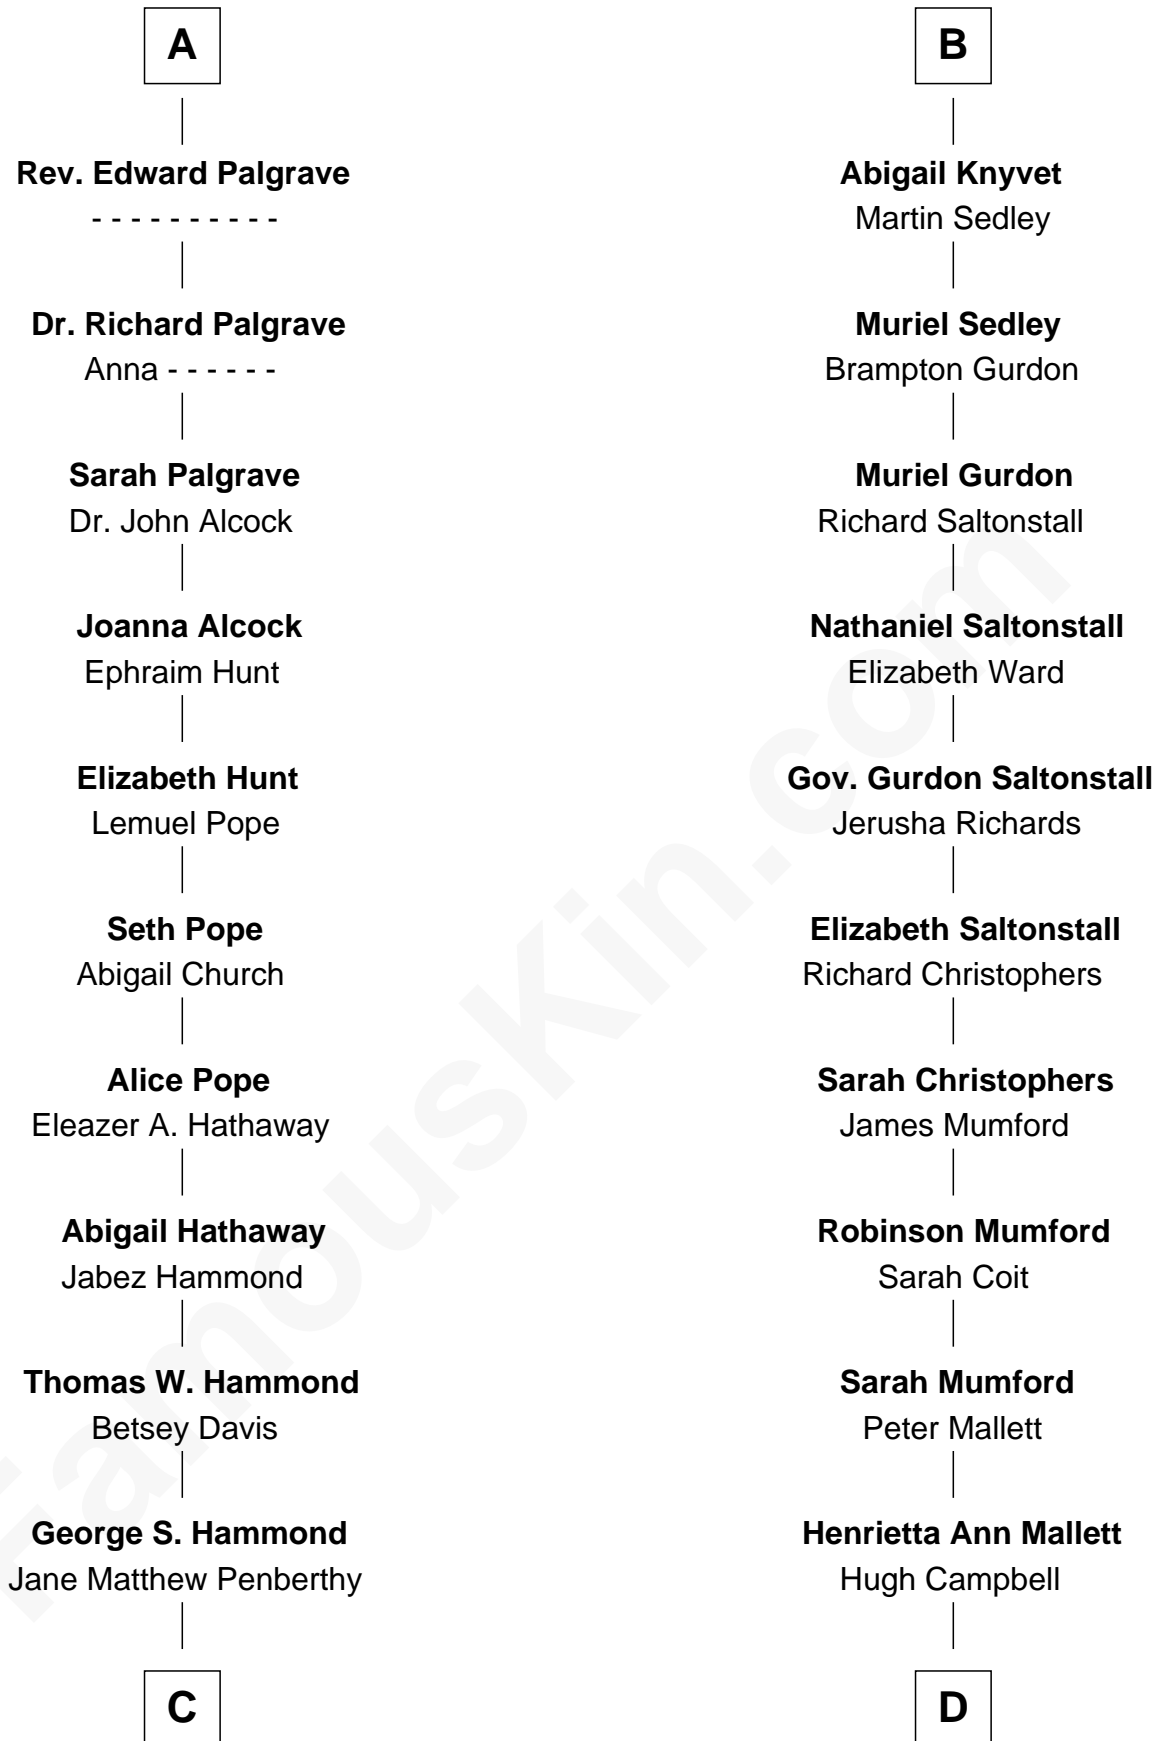

FamousKin.com Relationship Chart of

Mark Isham

Musician, Film Composer

20th cousin of

Angela Y. Davis

Civil Rights Activist and former Black Panther

Richard Fitzalan
Eleanor Plantagenet

Sir Richard Fitzalan
Elizabeth de Bohun

Sir Richard Fitzalan
Elizabeth de Bohun

Elizabeth Fitzalan
Sir Thomas Mowbray

Margaret Mowbray
Sir Robert Howard

Sir John Howard
Margaret Chedworth

Katherine Howard
Sir John Bouchier

Jane Bouchier
Edmund Knyvet

John Knyvet
Agnes Harcourt

B

C

Walter Ford Hammond

Hattie Martha Child

Harold Child Hammond

Helen Maurine Blair

Patricia Jane Hammond