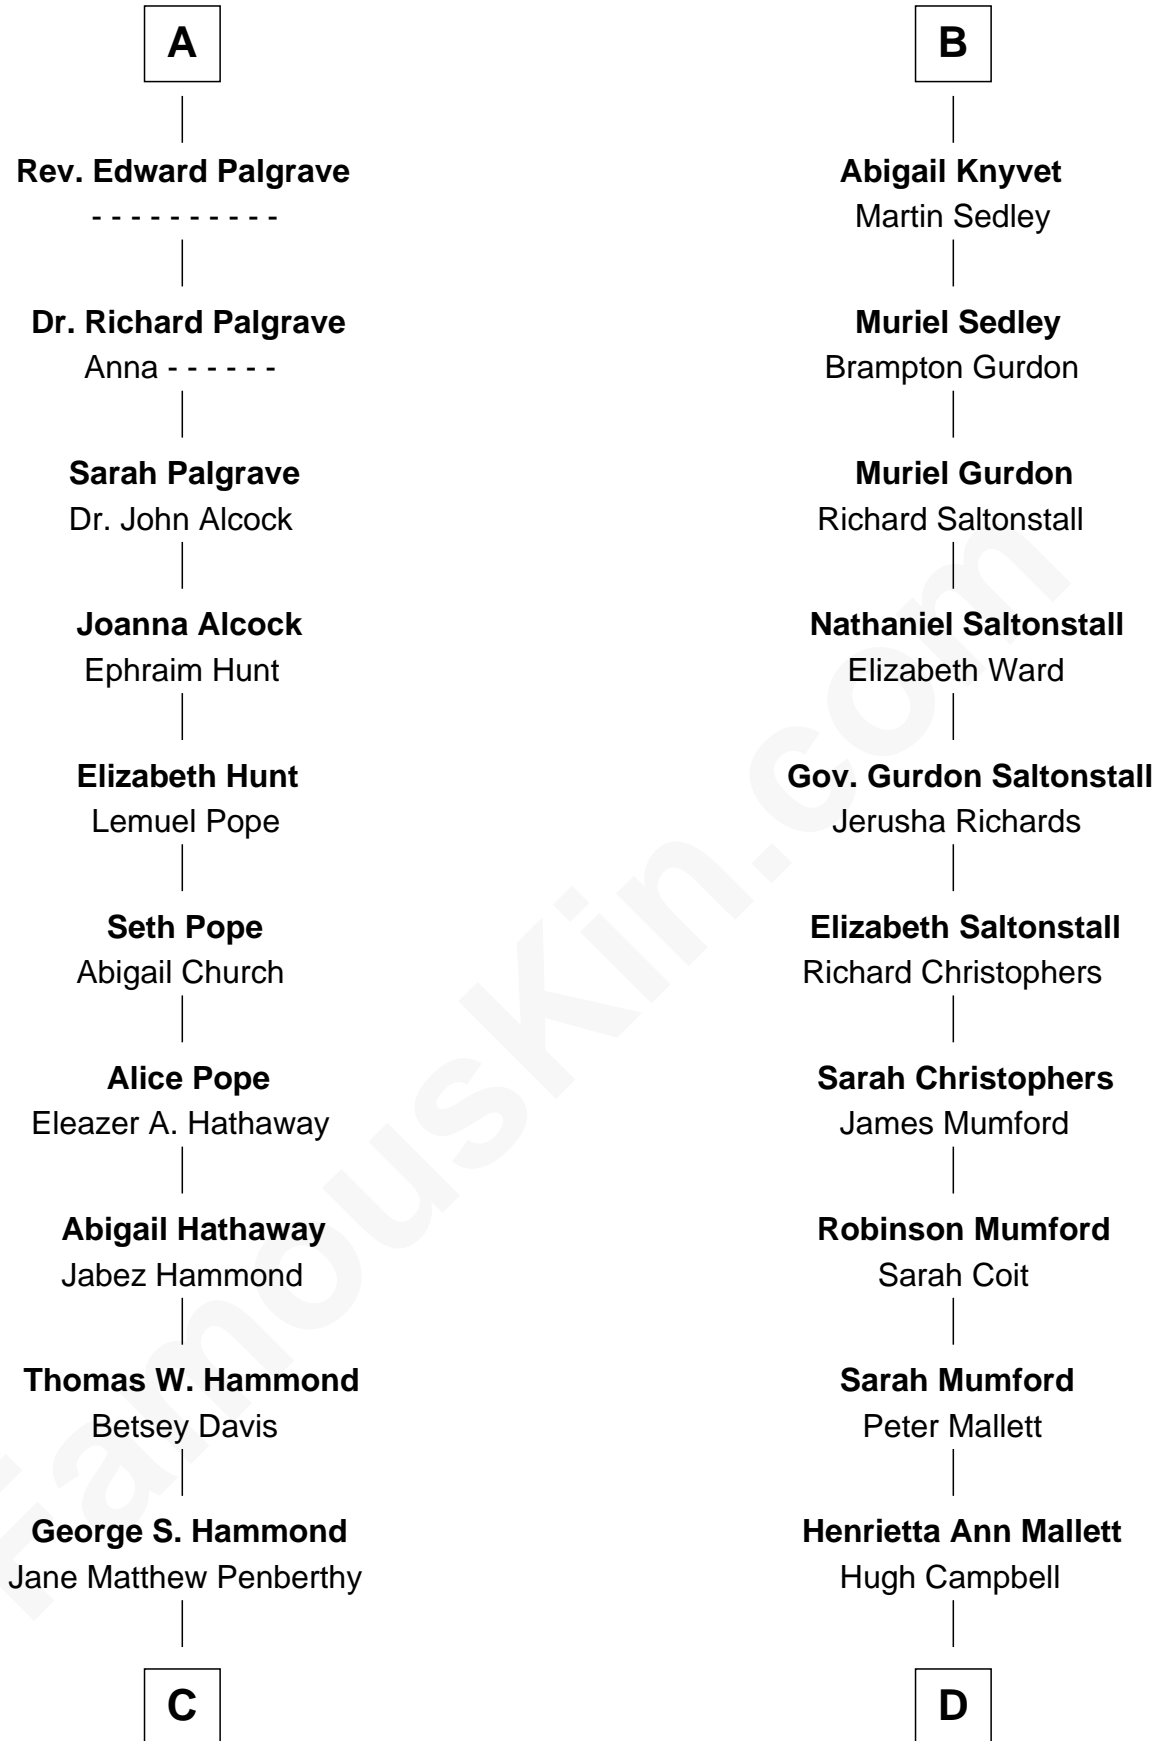

# FamousKin.com Relationship Chart of

**Mark Isham**

*Musician, Film Composer*

20th cousin of

**Angela Y. Davis**

*Civil Rights Activist and former Black Panther*

**Sir William de Bohun**  
Elizabeth de Badlesmere

**Elizabeth de Bohun**  
Sir Richard Fitzalan

**Elizabeth Fitzalan**  
Sir Robert Goushill

**Elizabeth Goushill**  
Sir Robert Wingfield

**Elizabeth Wingfield**  
Sir William Brandon

**Eleanor Brandon**  
John Glemham

**Anne Glemham**  
Henry Palgrave

**Thomas Palgrave**  
Alice Gunton

**A**

**Elizabeth de Bohun**  
Sir Richard Fitzalan

**Elizabeth Fitzalan**  
Sir Thomas Mowbray

**Margaret Mowbray**  
Sir Robert Howard

**Sir John Howard**  
Margaret Chedworth

**Katherine Howard**  
Sir John Bouchier

**Jane Bouchier**  
Edmund Knyvet

**John Knyvet**  
Agnes Harcourt

**B**

Angela Y. Davis photo by [Bernard Gotfryd](#)