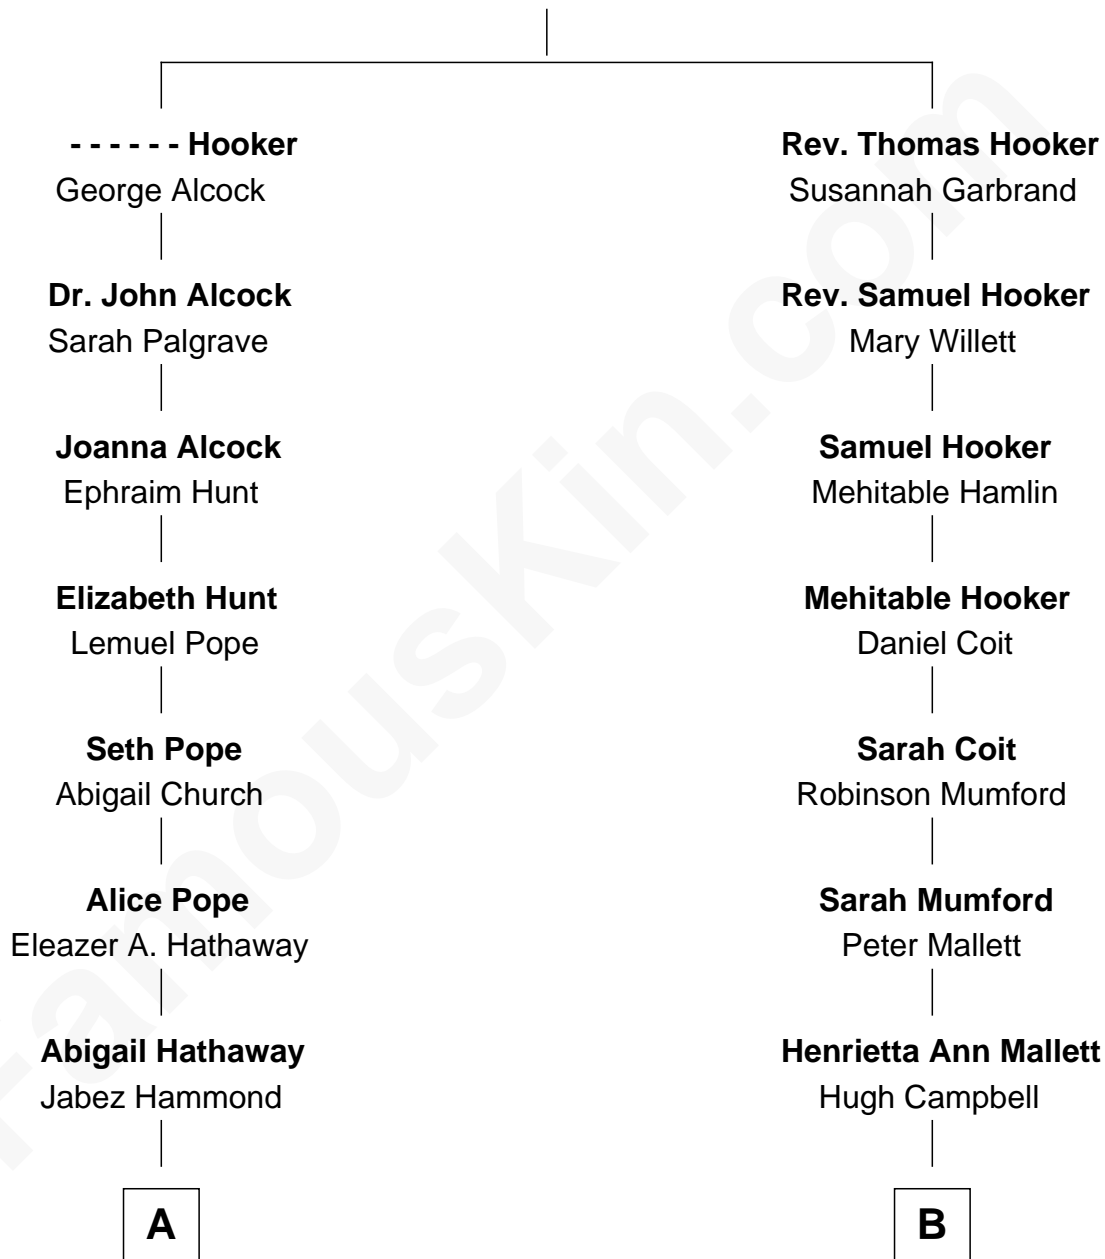

FamousKin.com Relationship Chart of

Mark Isham

Musician, Film Composer

10th cousin 2 times removed of

Angela Y. Davis

Civil Rights Activist and former Black Panther

Thomas Hooker

A

Thomas W. Hammond

Betsey Davis

George S. Hammond
Jane Matthew Penberthy

Walter Ford Hammond
Hattie Martha Child

Harold Child Hammond
Helen Maurine Blair

Patricia Jane Hammond
Howard Fuller Isham

Mark Isham
Musician, Film Composer