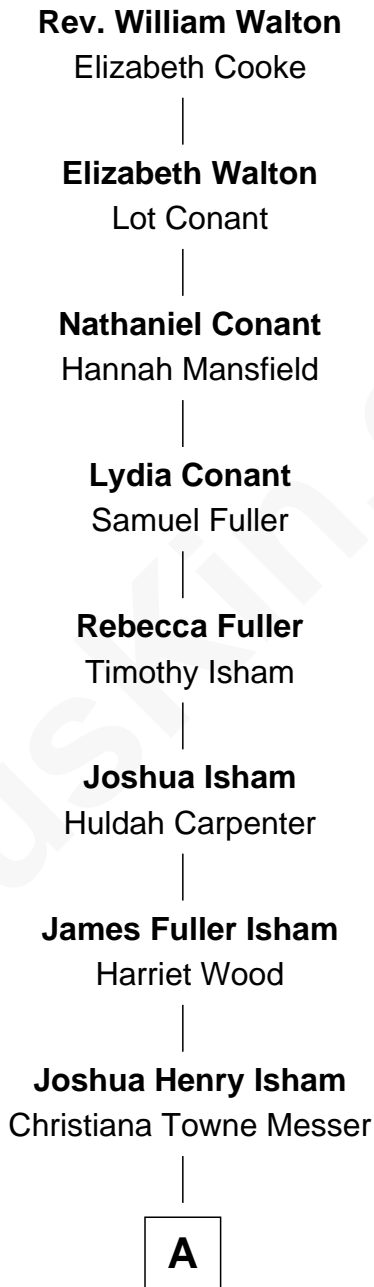

FamousKin.com Relationship Chart of

Mark Isham

Musician, Film Composer

9th Great-grandson of

Rev. William Walton

(c1602 - 1668) Great Migration Immigrant 1635

A

James Henry Isham

Julia Elizabeth Rouse

Howard Fuller Isham

Laura Wilkinson Ware

Howard Fuller Isham

Patricia Jane Hammond

Mark Isham

Musician, Film Composer

FamousKin.com