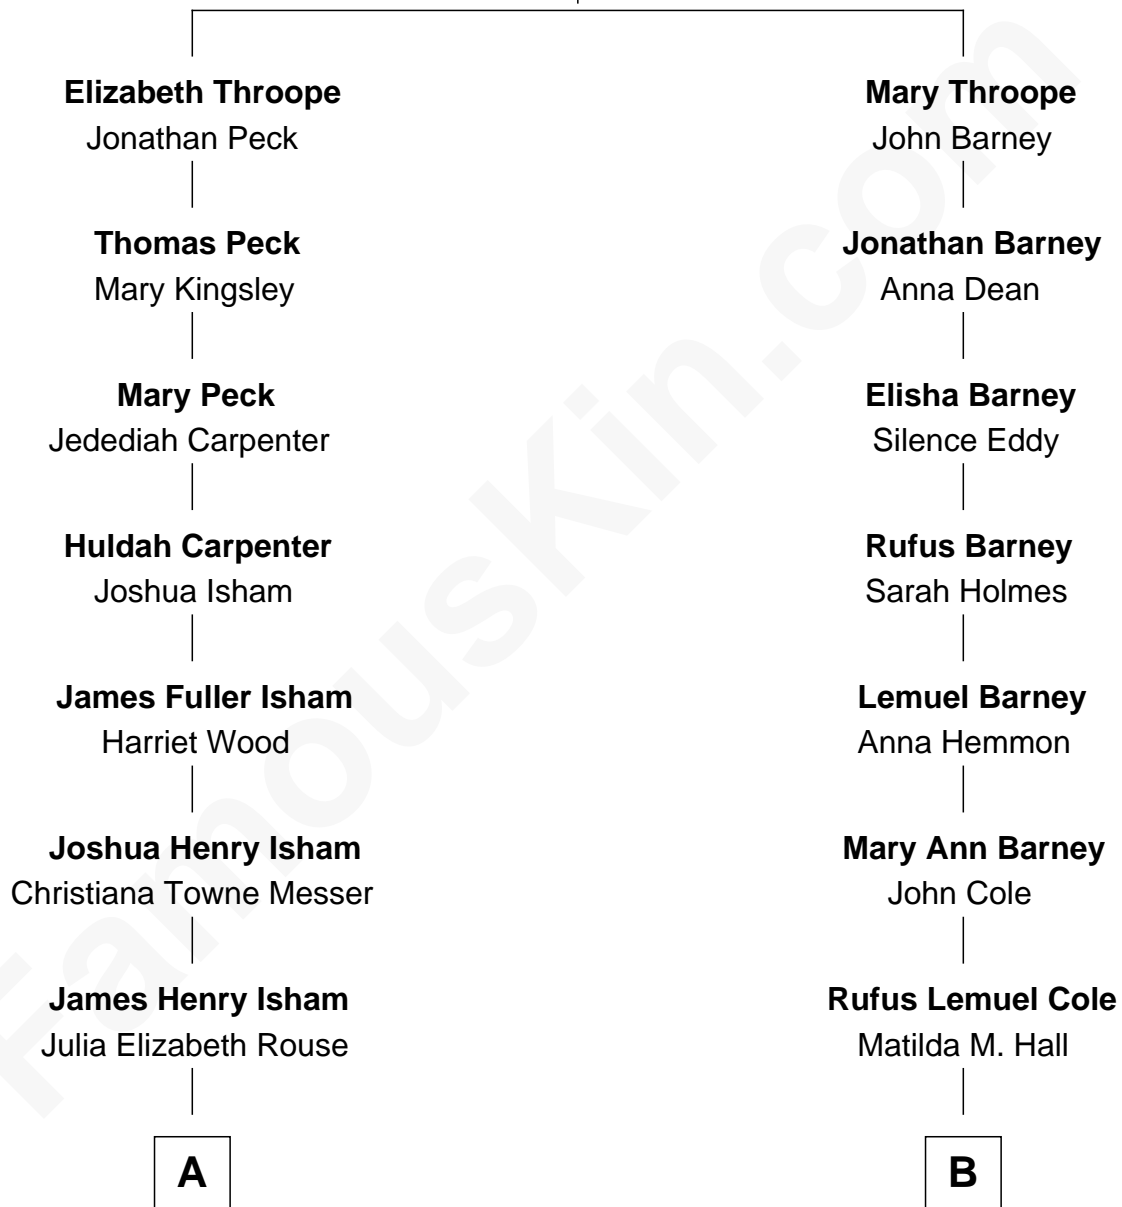

FamousKin.com Relationship Chart of

Mark Isham

Musician, Film Composer

9th cousin 1 time removed of

Michael Lookinland

TV Actor

William Throope

Mary Chapman

A

Howard Fuller Isham
Laura Wilkinson Ware

Howard Fuller Isham
Patricia Jane Hammond

Mark Isham
Musician, Film Composer

B

Nellie M. Cole
John Andrew Lookinland

Orrin Paul Lookinland
Madeline Tait

Paul Russell Lookinland
Karen Ruth McKinney