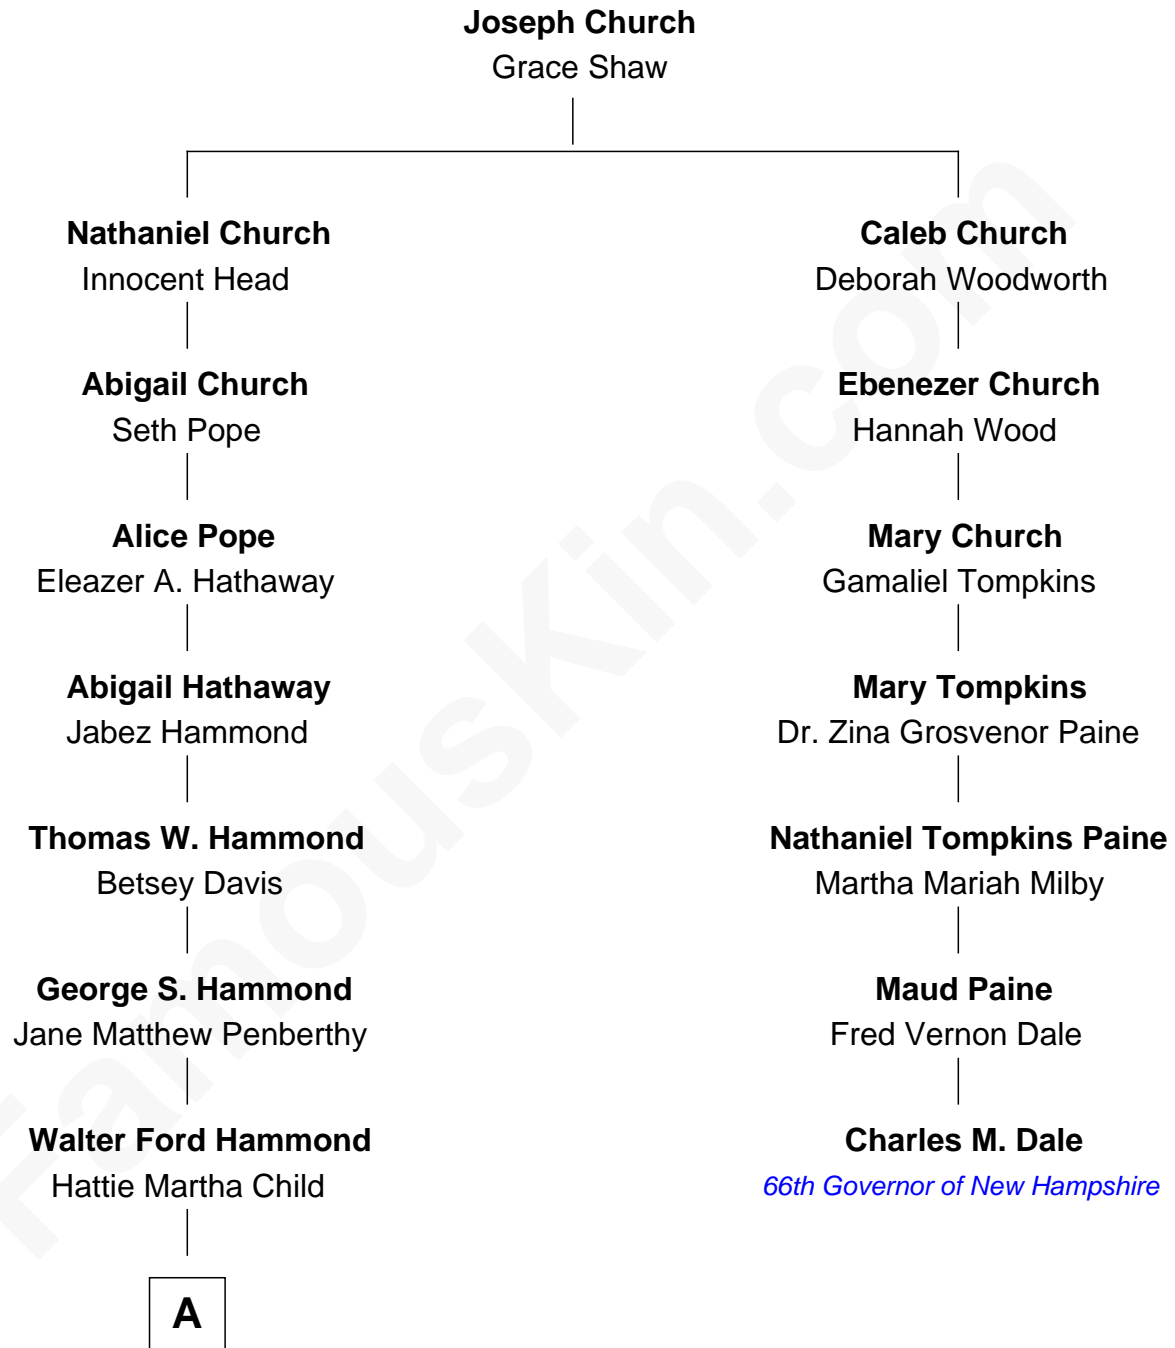

FamousKin.com Relationship Chart of

Mark Isham

Musician, Film Composer

6th cousin 3 times removed of

Charles M. Dale

66th Governor of New Hampshire

A

—
Harold Child Hammond

Helen Maurine Blair

—
Patricia Jane Hammond

Howard Fuller Isham

—
Mark Isham

Musician, Film Composer

FamousKin.com