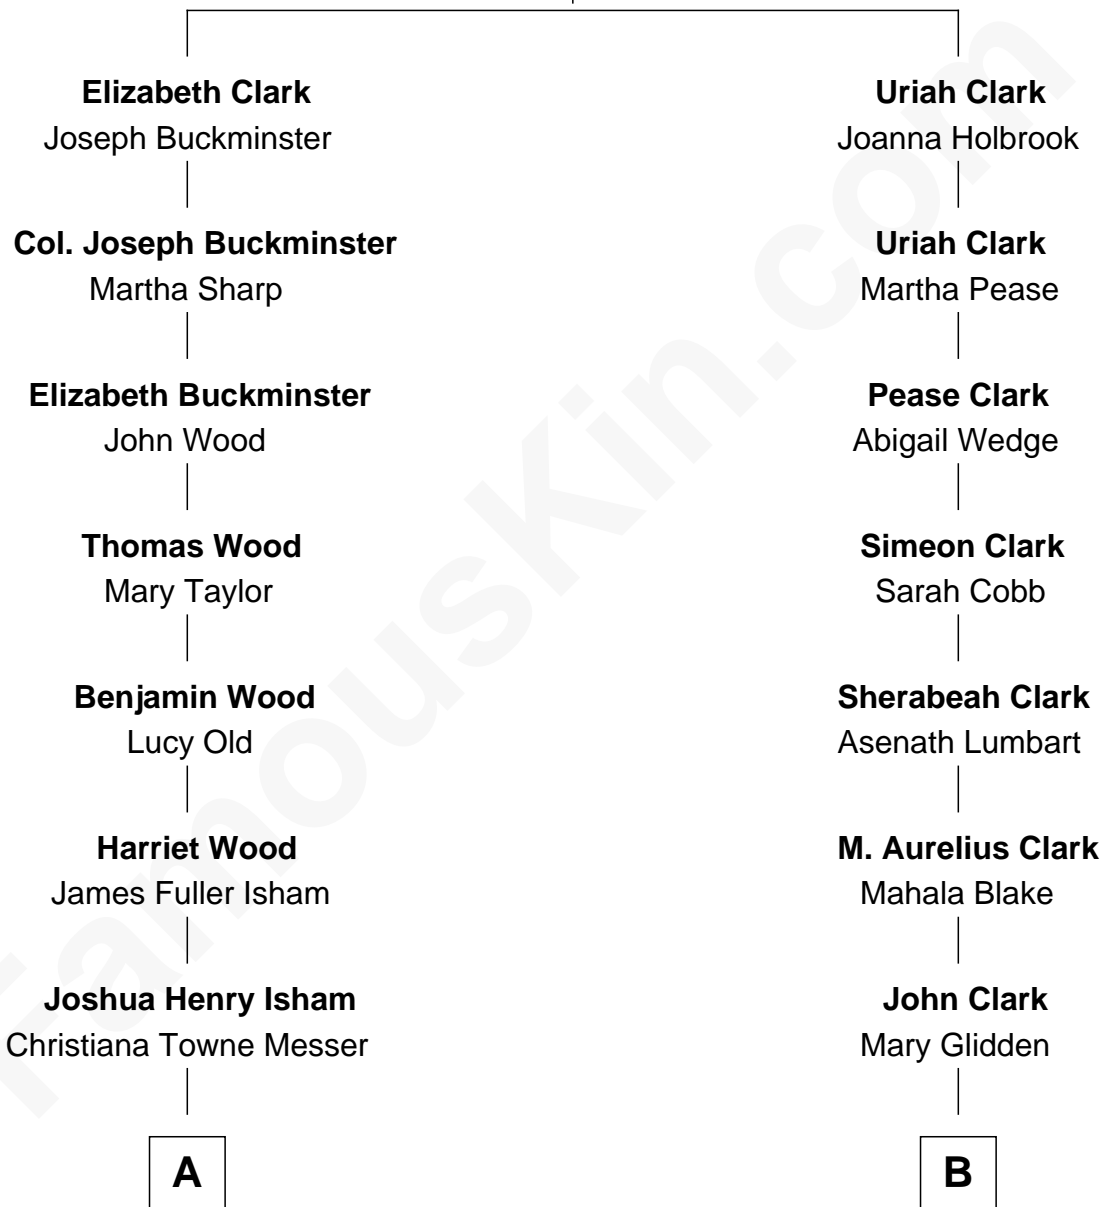

# FamousKin.com Relationship Chart of

**Mark Isham**

*Musician, Film Composer*

10th cousin 1 time removed of

**Chord Overstreet**

*Musician, TV and Movie Actor*

**Hugh Clark**  
Elizabeth - - - - -

**A**

**James Henry Isham**  
Julia Elizabeth Rouse

**Howard Fuller Isham**  
Laura Wilkinson Ware

**Howard Fuller Isham**  
Patricia Jane Hammond

**Mark Isham**  
*Musician, Film Composer*

**B**

**William H. Clark**  
Lucretia Ann Gill

**Florence Clark**  
Leslie W. Hager

**Phyllis L. Hager**  
Col. James Ball Miller

**Julie L. Miller**  
Paul Lester Overstreet

**Chord Overstreet**  
*Musician, TV and Movie Actor*