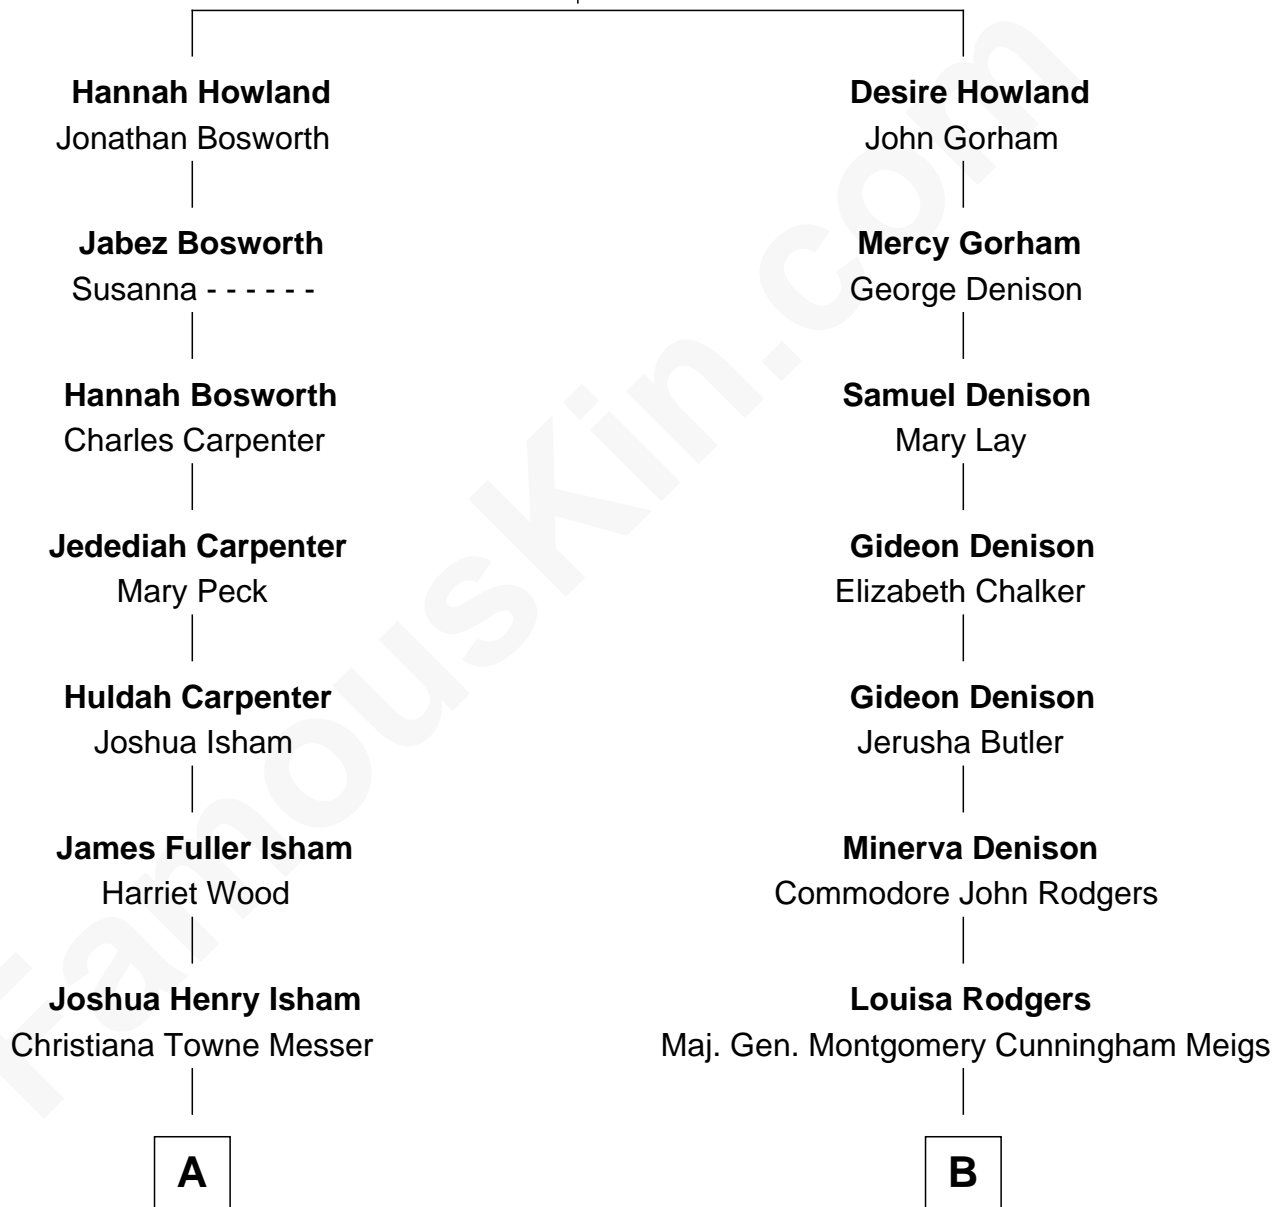

FamousKin.com Relationship Chart of

Mark Isham

Musician, Film Composer

10th cousin 1 time removed of

Parker Stevenson

TV and Movie Actor

John Howland

Elizabeth Tilley

A

James Henry Isham
Julia Elizabeth Rouse

Howard Fuller Isham
Laura Wilkinson Ware

Howard Fuller Isham
Patricia Jane Hammond

Mark Isham
Musician, Film Composer

B

Mary Montgomery Meigs
Col. Joseph Hancock Taylor

Evelyn Taylor
Eli Kirk Price

Philip Price
Sarah Meade Harrison

Sarah Meade Price
Richard Stevenson Parker

Parker Stevenson
TV and Movie Actor