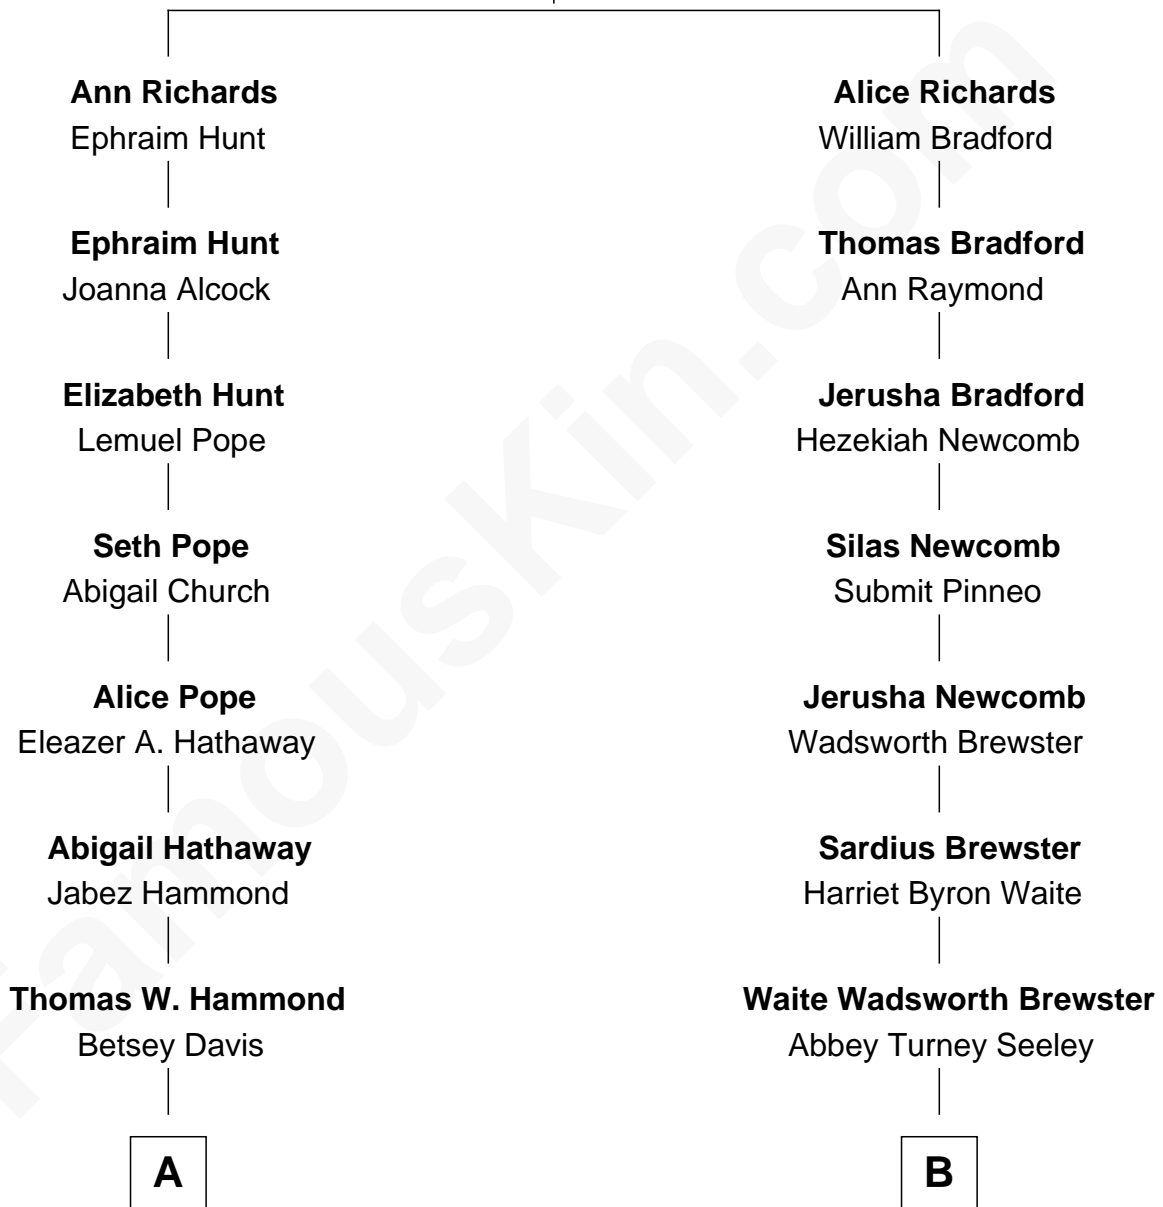

FamousKin.com Relationship Chart of

Mark Isham

Musician, Film Composer

10th cousin 1 time removed of

Diane Brewster

TV and Movie Actress

Thomas Richards

Welthian - - - - -

A

George S. Hammond
Jane Matthew Penberthy

Walter Ford Hammond
Hattie Martha Child

Harold Child Hammond
Helen Maurine Blair

Patricia Jane Hammond
Howard Fuller Isham

Mark Isham
Musician, Film Composer

B

Arthur Seeley Brewster
Annie Harriet Byard

Reginald Raymond Brewster
Grace Anna Sloane

Phillip Sloane Brewster
Geraldine Craddock

Diane Brewster
TV and Movie Actress