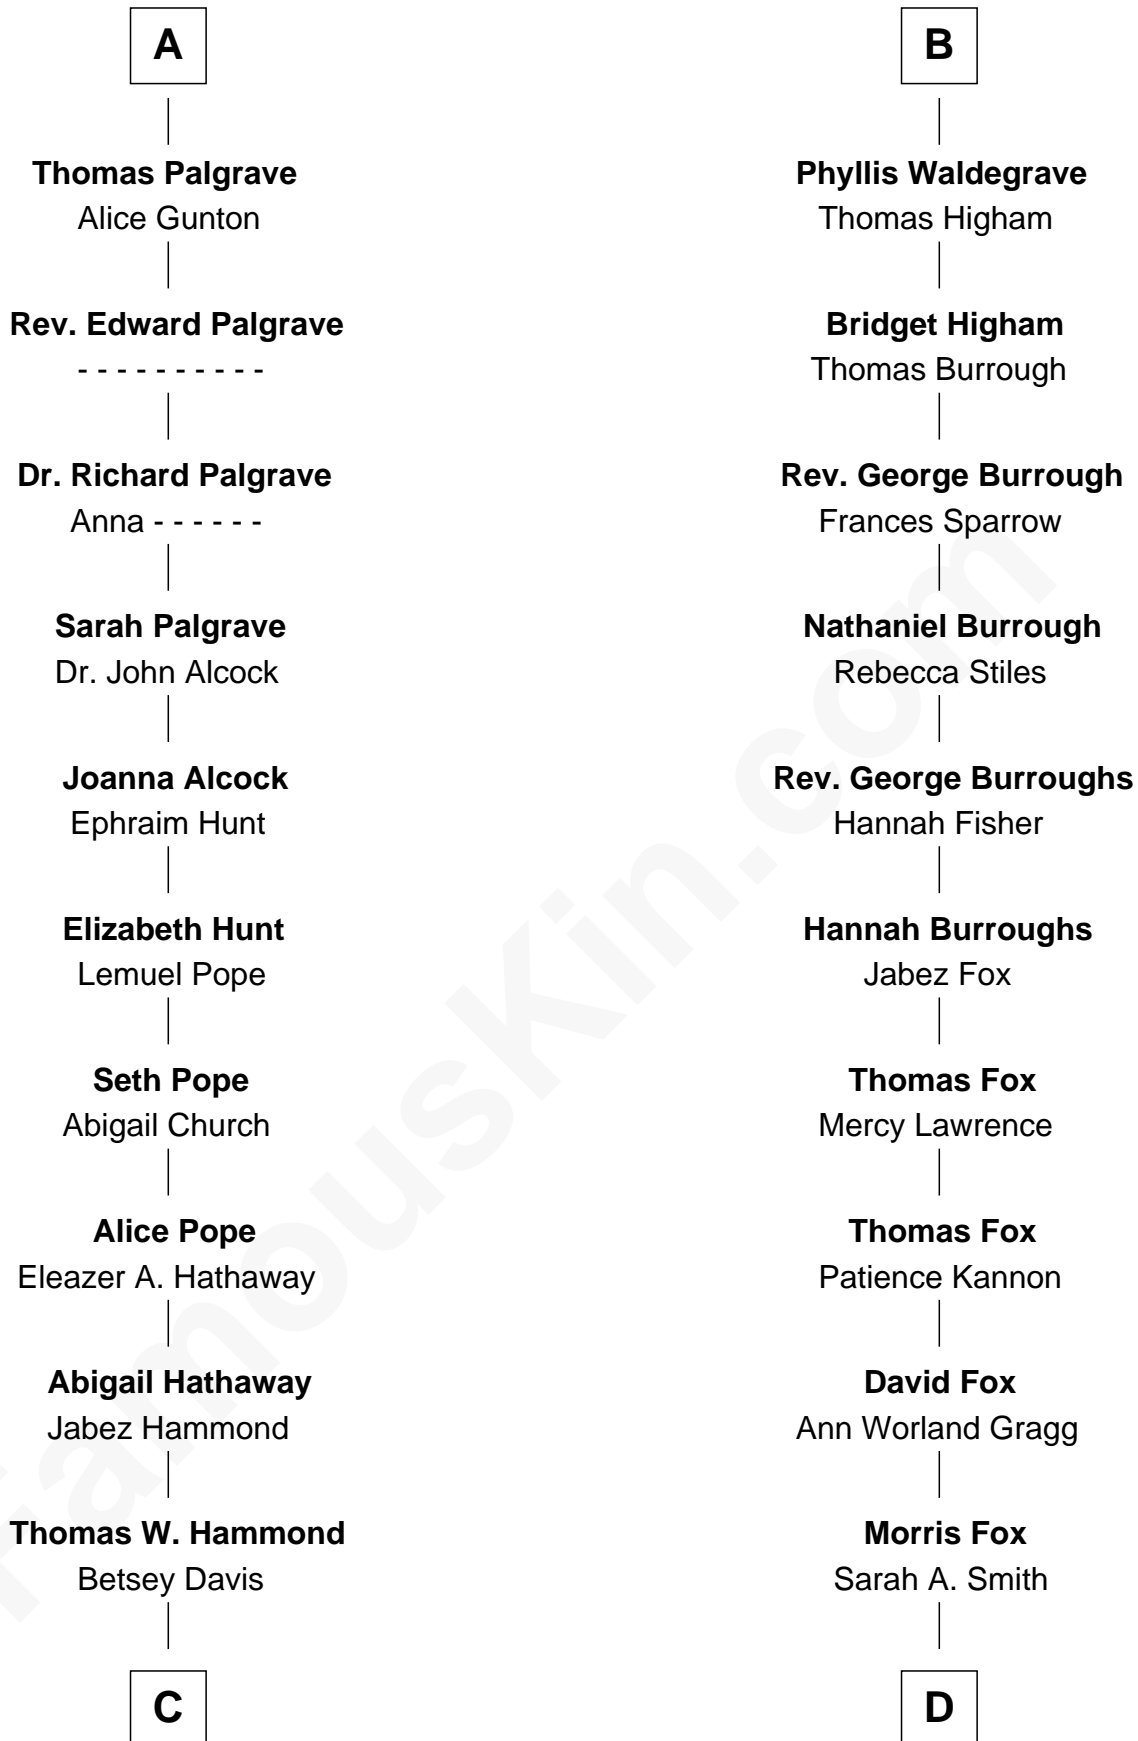

# FamousKin.com Relationship Chart of

**Mark Isham**

*Musician, Film Composer*

20th cousin 1 time removed of

**Bob Moore**

*Co-Founder, Bob's Red Mill*

**Bartholomew de Badlesmere**

Margaret de Clare

Sir John de Tivetot

**Sir Robert de Tivetot**

Margaret Deincourt

**Elizabeth de Tivetot**

Sir Philip le Despencer

**Margery Despencer**

Sir Roger Wentworth

**Henry Wentworth**

Elizabeth Howard

**Margery Wentworth**

Sir William Waldegrave

**George Waldegrave**

Anne Drury

**B**

**C**

**George S. Hammond**  
Jane Matthew Penberthy

**Walter Ford Hammond**  
Hattie Martha Child

**Harold Child Hammond**  
Helen Maurine Blair

**Patricia Jane Hammond**  
Howard Fuller Isham

**Mark Isham**  
*Musician, Film Composer*

**D**

**Violette Fox**  
Daniel Francis Learnard