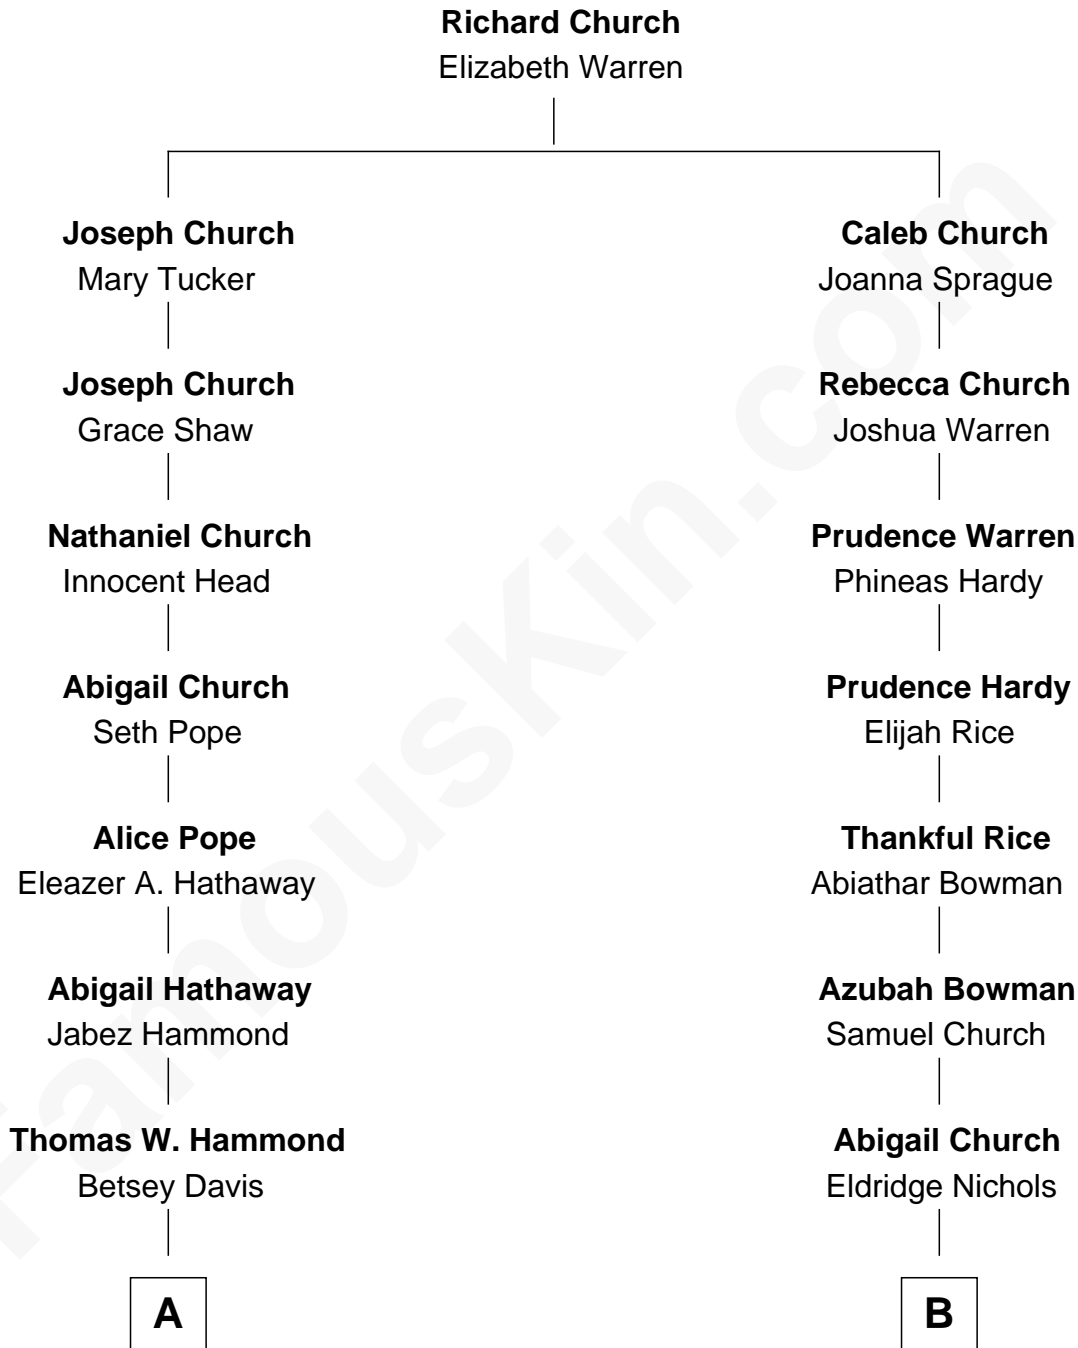

FamousKin.com Relationship Chart of

Mark Isham

Musician, Film Composer

11th cousin 2 times removed of

Taylor Lautner

TV and Movie Actor

A

George S. Hammond
Jane Matthew Penberthy

Walter Ford Hammond
Hattie Martha Child

Harold Child Hammond
Helen Maurine Blair

Patricia Jane Hammond
Howard Fuller Isham

Mark Isham
Musician, Film Composer

B

George Nichols
Louise Harriett Randall

Wayland Albert Nichols
Fannie Blanche Sisco