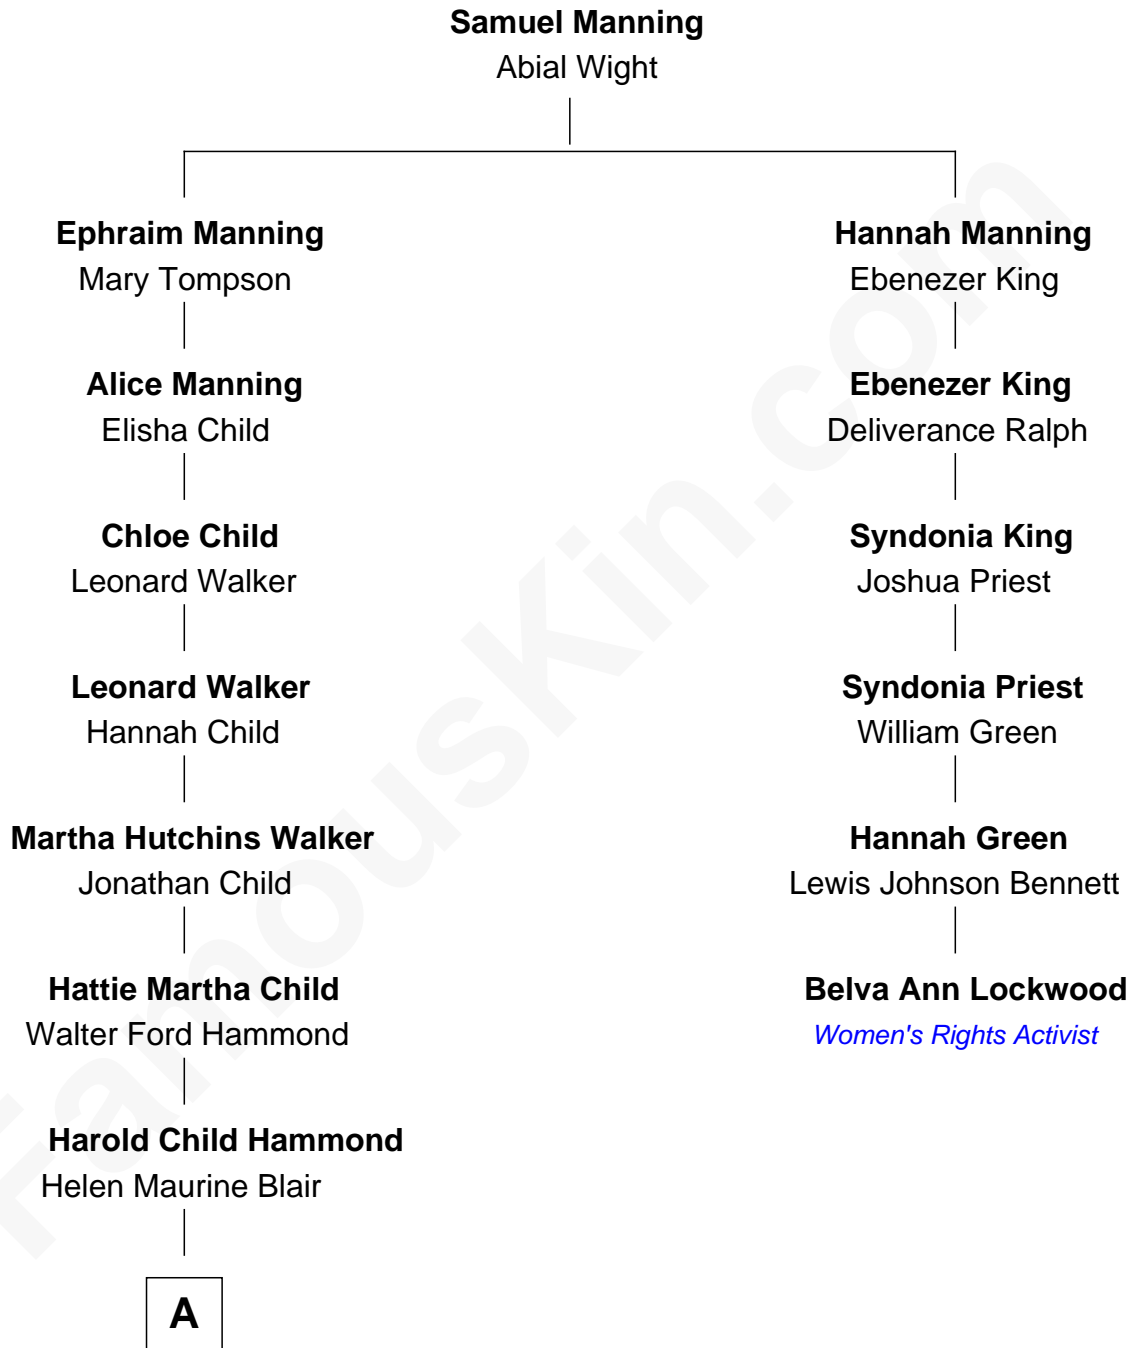

FamousKin.com
Relationship Chart of
Mark Isham

Musician, Film Composer

5th cousin 3 times removed of

Belva Ann Lockwood

Women's Rights Activist

A

Patricia Jane Hammond

Howard Fuller Isham