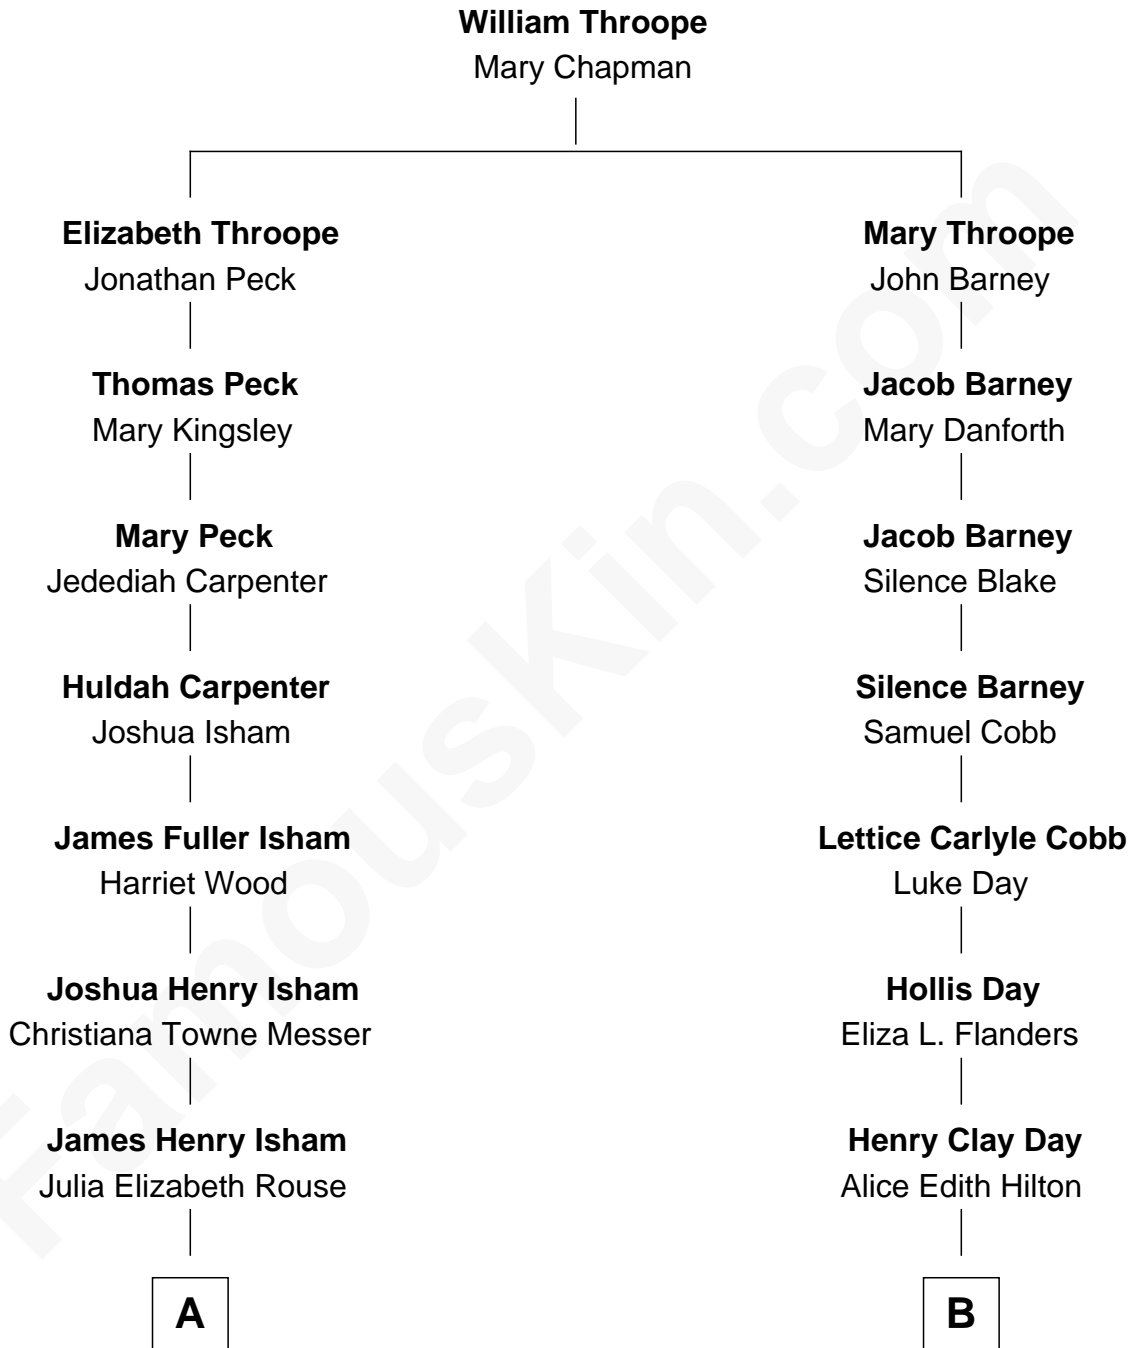

FamousKin.com Relationship Chart of

Mark Isham

Musician, Film Composer

8th cousin 1 time removed of

Sandra Day O'Connor

First Female U.S. Supreme Court Justice

A

Howard Fuller Isham
Laura Wilkinson Ware

Howard Fuller Isham
Patricia Jane Hammond

Mark Isham
Musician, Film Composer

B

Henry R. Day
Ada Mae Wilkey

Sandra Day O'Connor
U.S. Supreme Court Justice

FamousKin.com