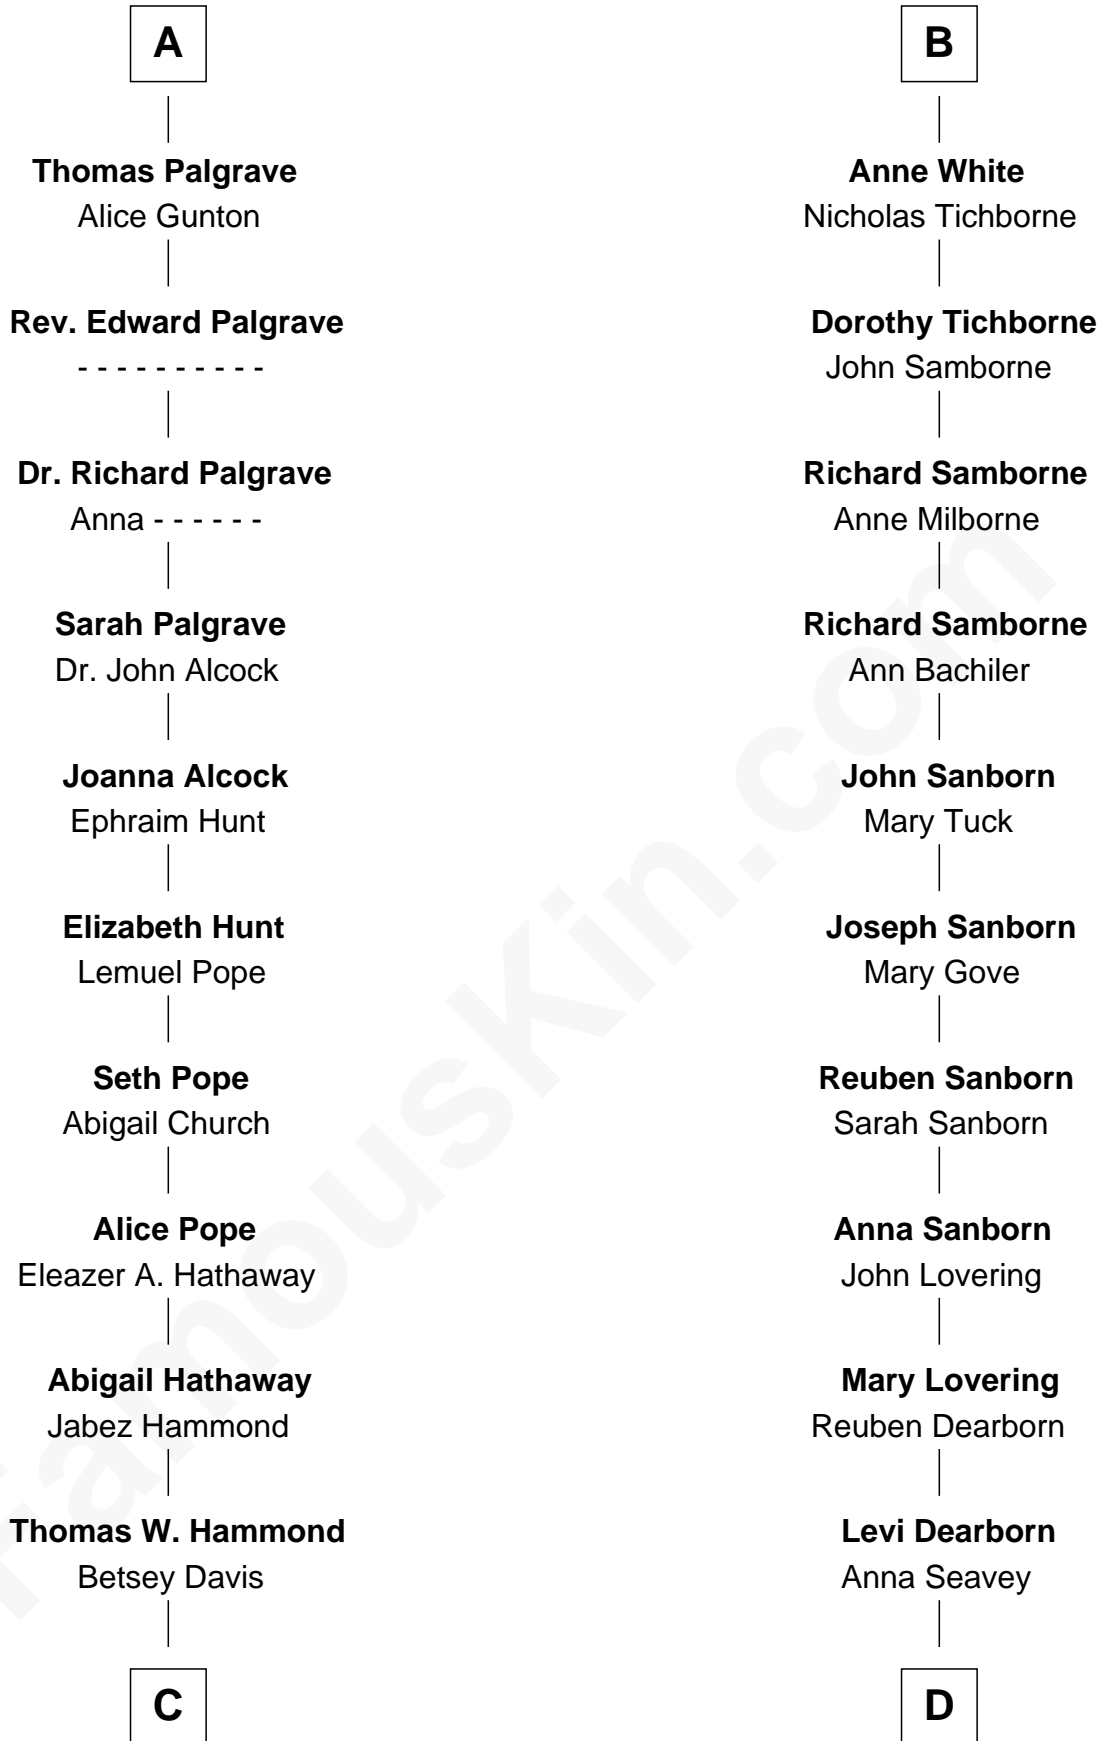

# FamousKin.com Relationship Chart of

**Mark Isham**

*Musician, Film Composer*

20th cousin 1 time removed of

**Louis L'Amour**

*Western Author*

**Bartholomew de Badlesmere**

Margaret de Clare

**Elizabeth de Badlesmere**

Sir William de Bohun

**Elizabeth de Bohun**

Sir Richard Fitzalan

**Elizabeth Fitzalan**

Sir Robert Goushill

**Elizabeth Goushill**

Sir Robert Wingfield

Sir Robert Hungerford

**Eleanor Hungerford**

Sir John White

**Robert White**

Margaret Gainsford

**B**

**C**

**George S. Hammond**  
Jane Matthew Penberthy

**Walter Ford Hammond**  
Hattie Martha Child

**Harold Child Hammond**  
Helen Maurine Blair

**Patricia Jane Hammond**  
Howard Fuller Isham

**Mark Isham**  
*Musician, Film Composer*

**D**

**William S. Dearborn**  
Frederica Garic