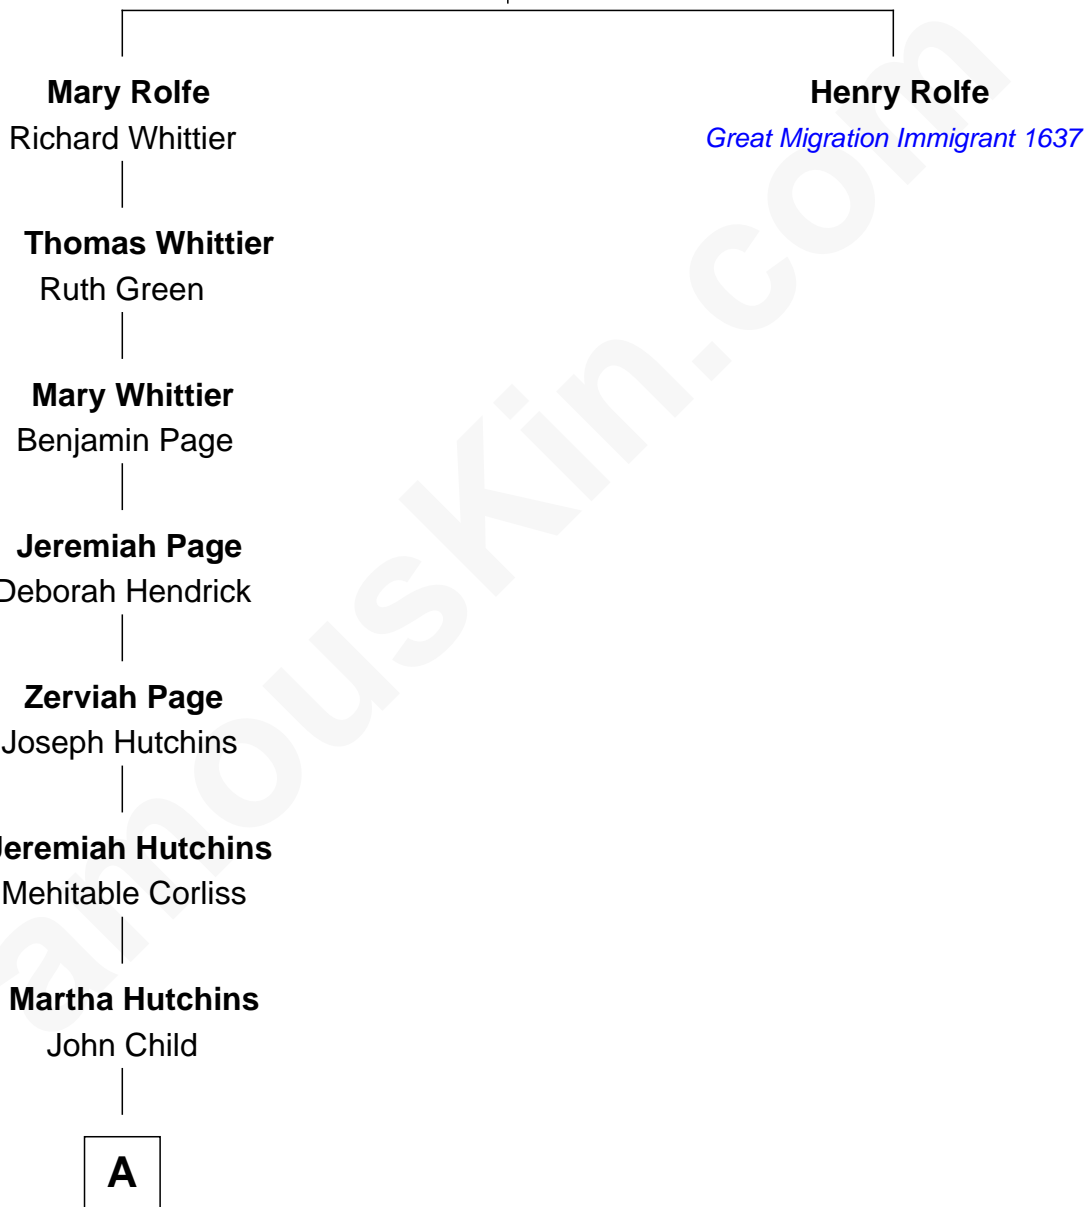

FamousKin.com Relationship Chart of

Mark Isham

Musician, Film Composer

10th great-grandnephew of

Henry Rolfe

(unk - 1642/3) Great Migration Immigrant 1637

John Rolfe
Honor - - - - -

A

—
Hannah Child
Leonard Walker

—
Martha Hutchins Walker
Jonathan Child

—
Hattie Martha Child
Walter Ford Hammond

—
Harold Child Hammond
Helen Maurine Blair

—
Patricia Jane Hammond
Howard Fuller Isham

—
Mark Isham
Musician, Film Composer