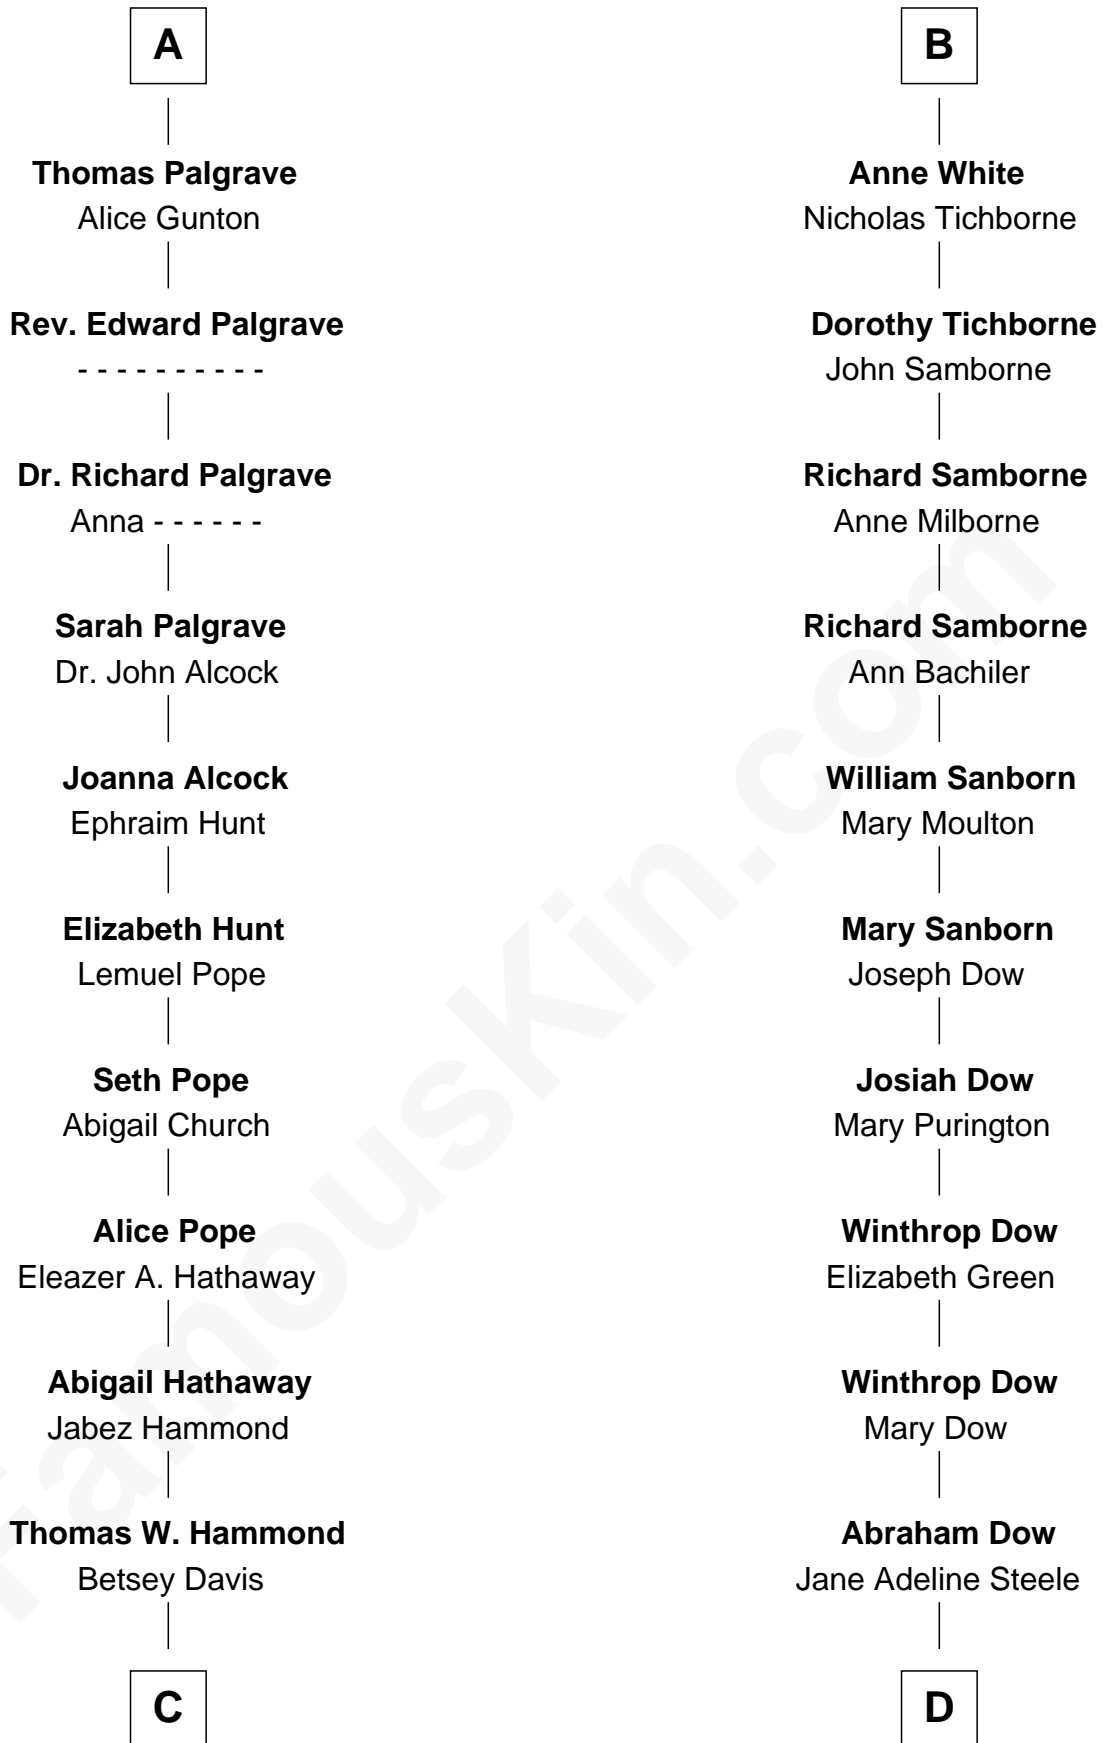

FamousKin.com Relationship Chart of

Mark Isham

Musician, Film Composer

20th cousin 1 time removed of

Grace Slick

Singer, Songwriter - Jefferson Airplane

Bartholomew de Badlesmere

Margaret de Clare

Sir Robert Hungerford

Eleanor Hungerford

Sir John White

Robert White

Margaret Gainsford

B

C

George S. Hammond
Jane Matthew Penberthy

Walter Ford Hammond
Hattie Martha Child

Harold Child Hammond
Helen Maurine Blair

Patricia Jane Hammond
Howard Fuller Isham

Mark Isham
Musician, Film Composer

D

James Osgood Dow
Mary Charlotte Hawkins

Grace Josephine Dow
Arthur Wilford Wing