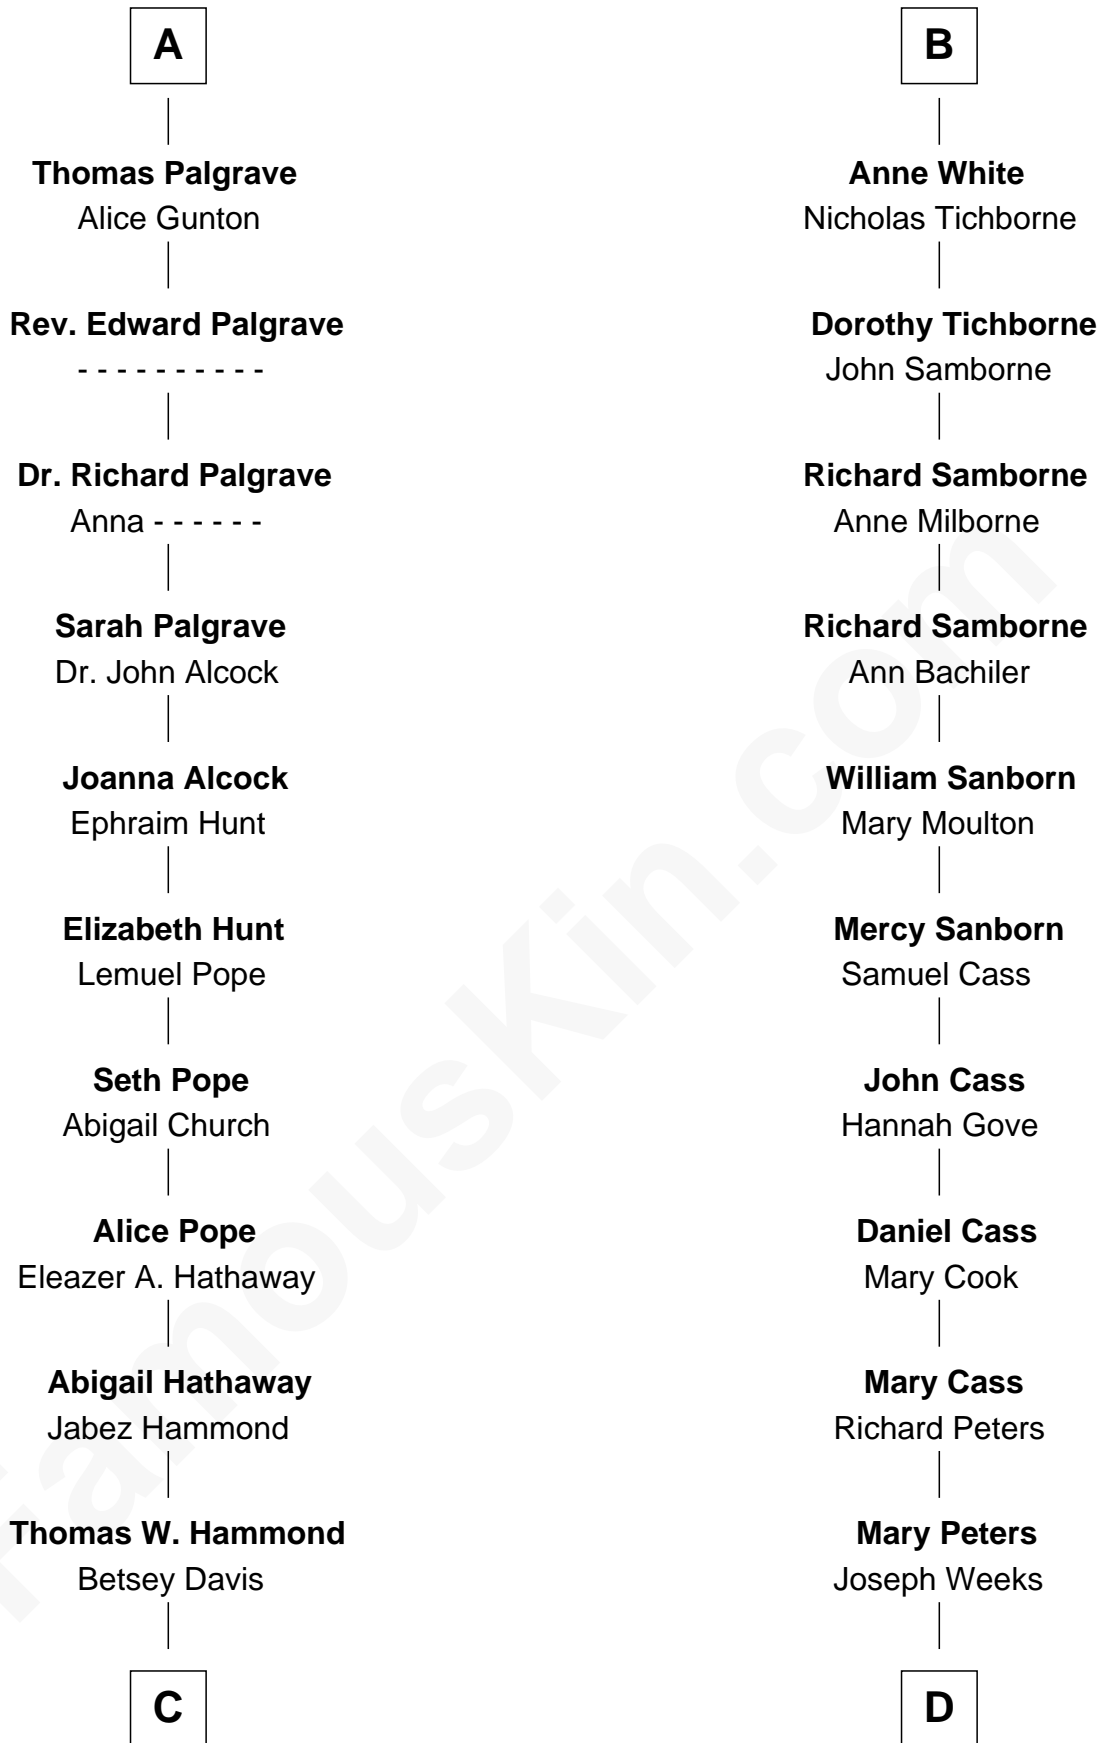

FamousKin.com Relationship Chart of

Mark Isham

Musician, Film Composer

21st cousin of

Charlie Munger

Vice-Chairman of Berkshire Hathaway

Bartholomew de Badlesmere

Margaret de Clare

Sir Robert Hungerford

Eleanor Hungerford

Sir John White

Robert White

Margaret Gainsford

B

C

George S. Hammond
Jane Matthew Penberthy

Walter Ford Hammond
Hattie Martha Child

Harold Child Hammond
Helen Maurine Blair

Patricia Jane Hammond
Howard Fuller Isham

Mark Isham
Musician, Film Composer

D

Mahala Weeks
Ebenezer Wright Babcock

Ann Maria Babcock
Samuel Montague Case