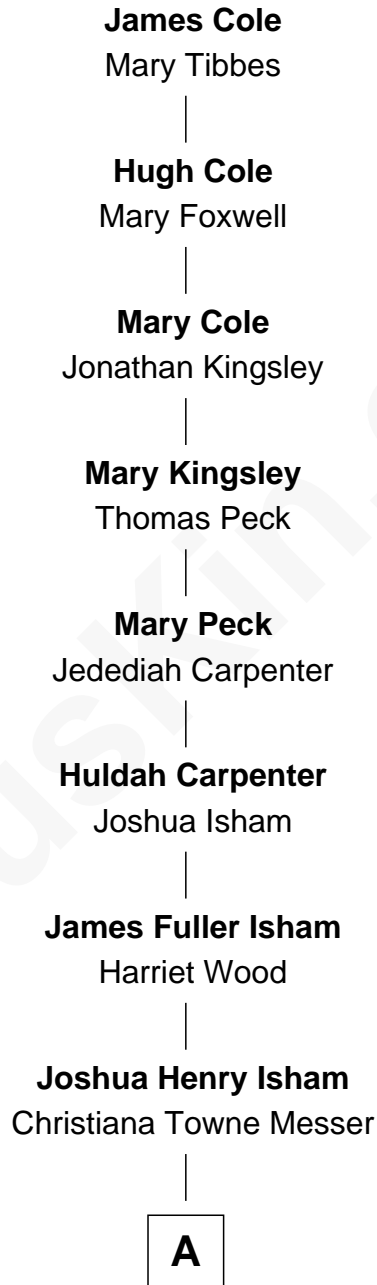

FamousKin.com Relationship Chart of

Mark Isham

Musician, Film Composer

9th Great-grandson of

James Cole

(c1600 - c1678) Great Migration Immigrant 1633

A

—
James Henry Isham
Julia Elizabeth Rouse

—
Howard Fuller Isham
Laura Wilkinson Ware

—
Howard Fuller Isham
Patricia Jane Hammond

—
Mark Isham
Musician, Film Composer

FamousKin.com