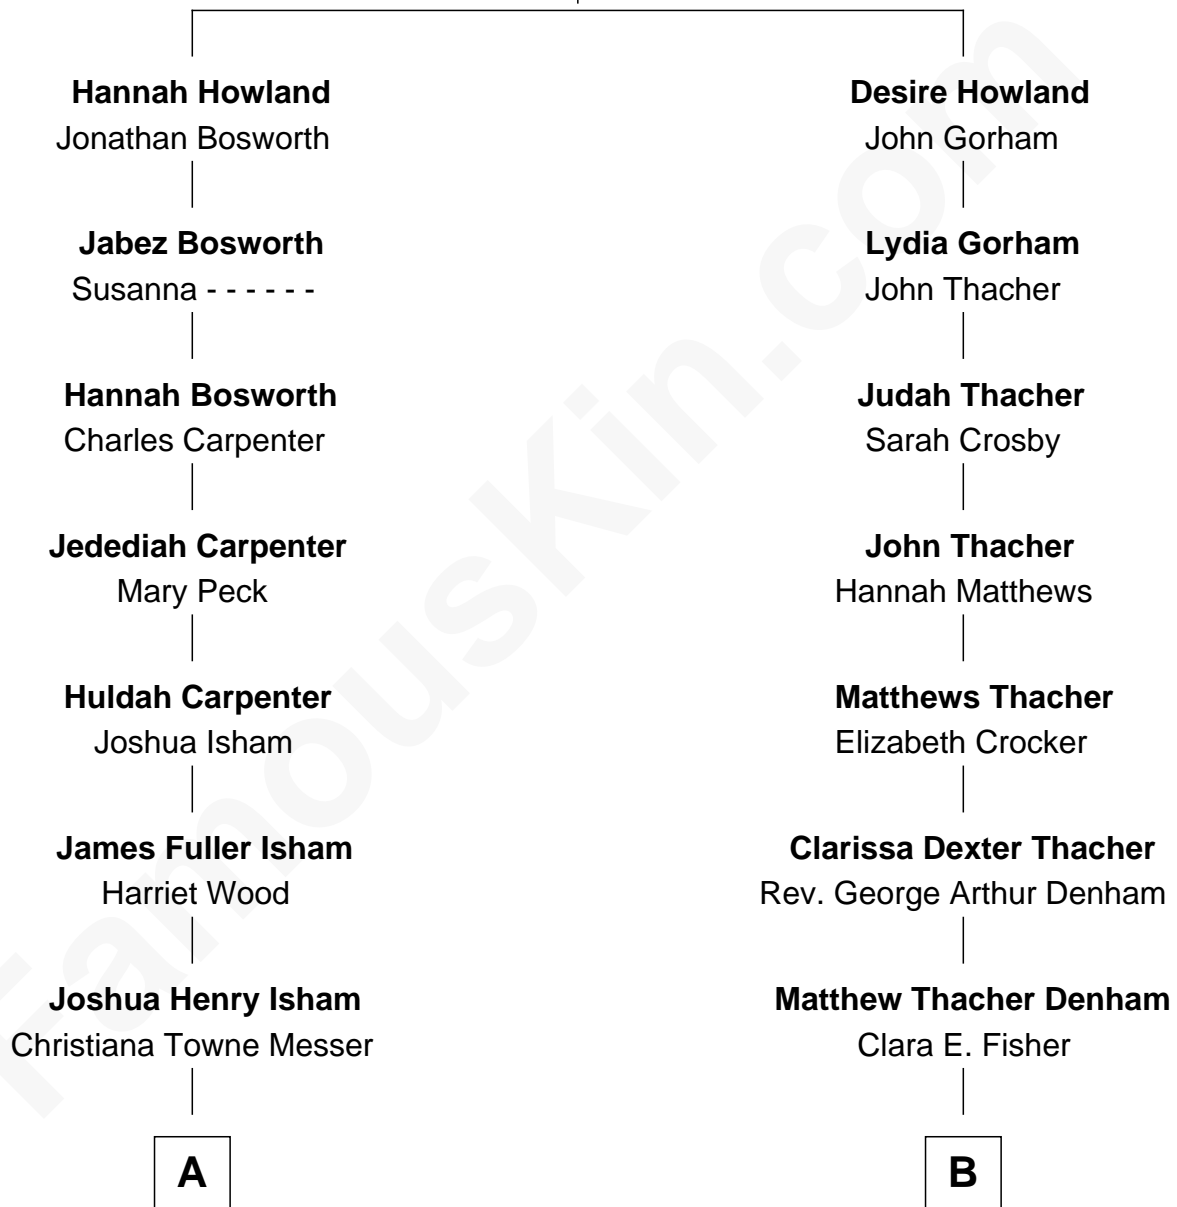

FamousKin.com Relationship Chart of

Mark Isham

Musician, Film Composer

8th cousin 2 times removed of

Samuel P. Goddard

12th Governor of Arizona

John Howland

Elizabeth Tilley

A

James Henry Isham
Julia Elizabeth Rouse

Howard Fuller Isham
Laura Wilkinson Ware

Howard Fuller Isham
Patricia Jane Hammond

Mark Isham
Musician, Film Composer

B

Florence Hilton Denham
Samuel Pearson Goddard

Samuel P. Goddard
12th Governor of Arizona

FamousKin.com