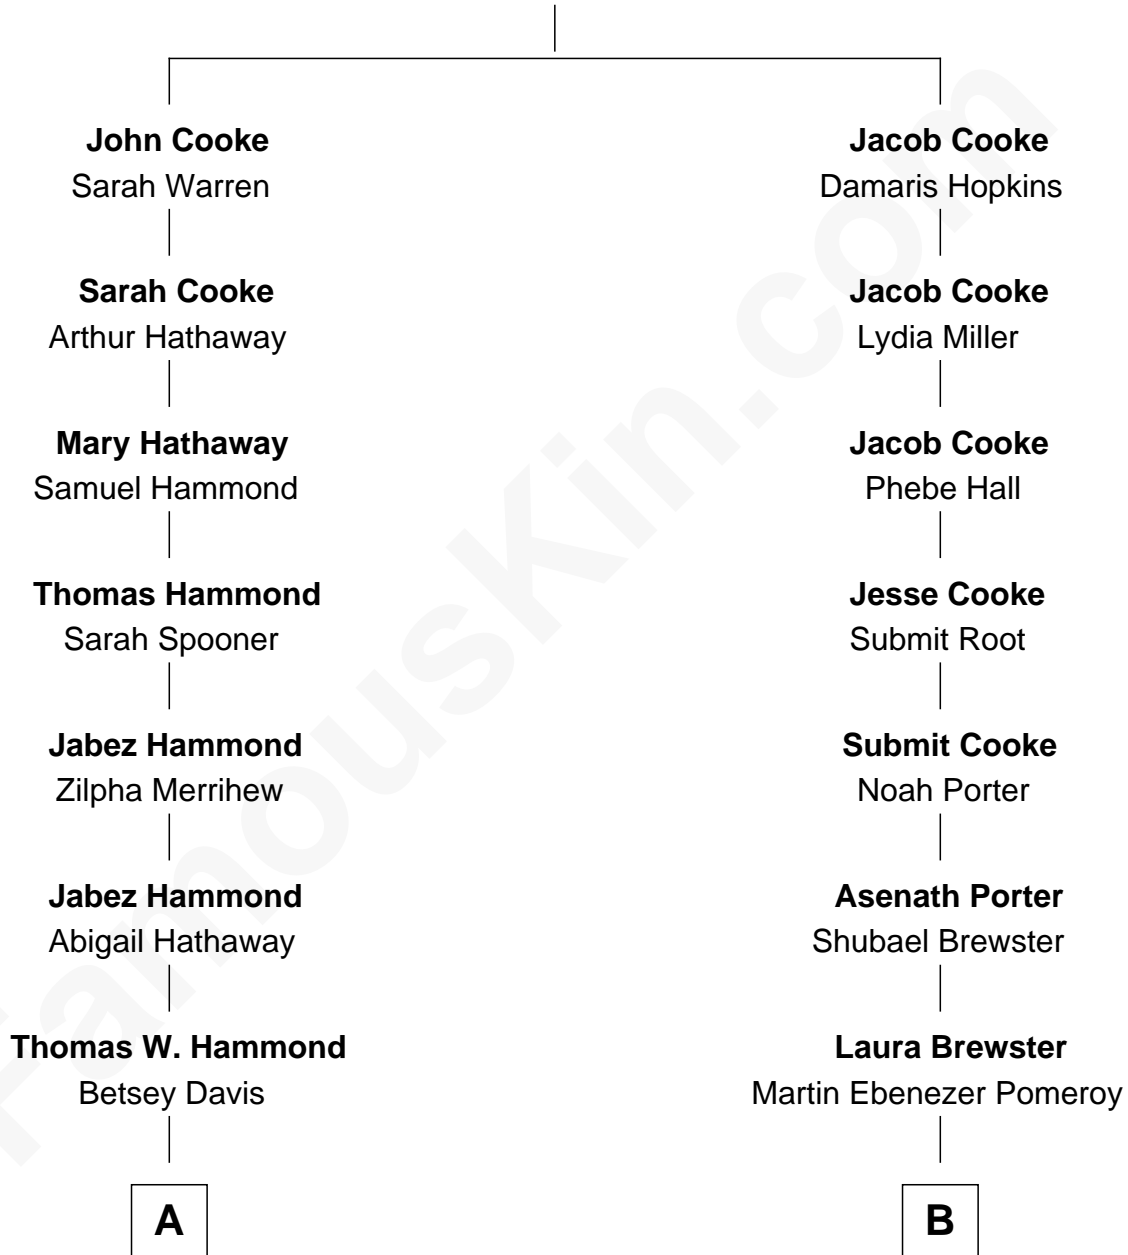

FamousKin.com Relationship Chart of

Mark Isham

Musician, Film Composer

10th cousin 1 time removed of

Brewster H. Shaw

NASA Astronaut

Francis Cooke
Hester le Mahieu

A

George S. Hammond
Jane Matthew Penberthy

Walter Ford Hammond
Hattie Martha Child

Harold Child Hammond
Helen Maurine Blair

Patricia Jane Hammond
Howard Fuller Isham

Mark Isham
Musician, Film Composer

B

Charles Burton Pomeroy
Sophia Webber

Adelle Pomeroy
John Thomas Shaw

Brewster Hopkinson Shaw
Leone Marguerite Lee

Brewster H. Shaw
NASA Astronaut