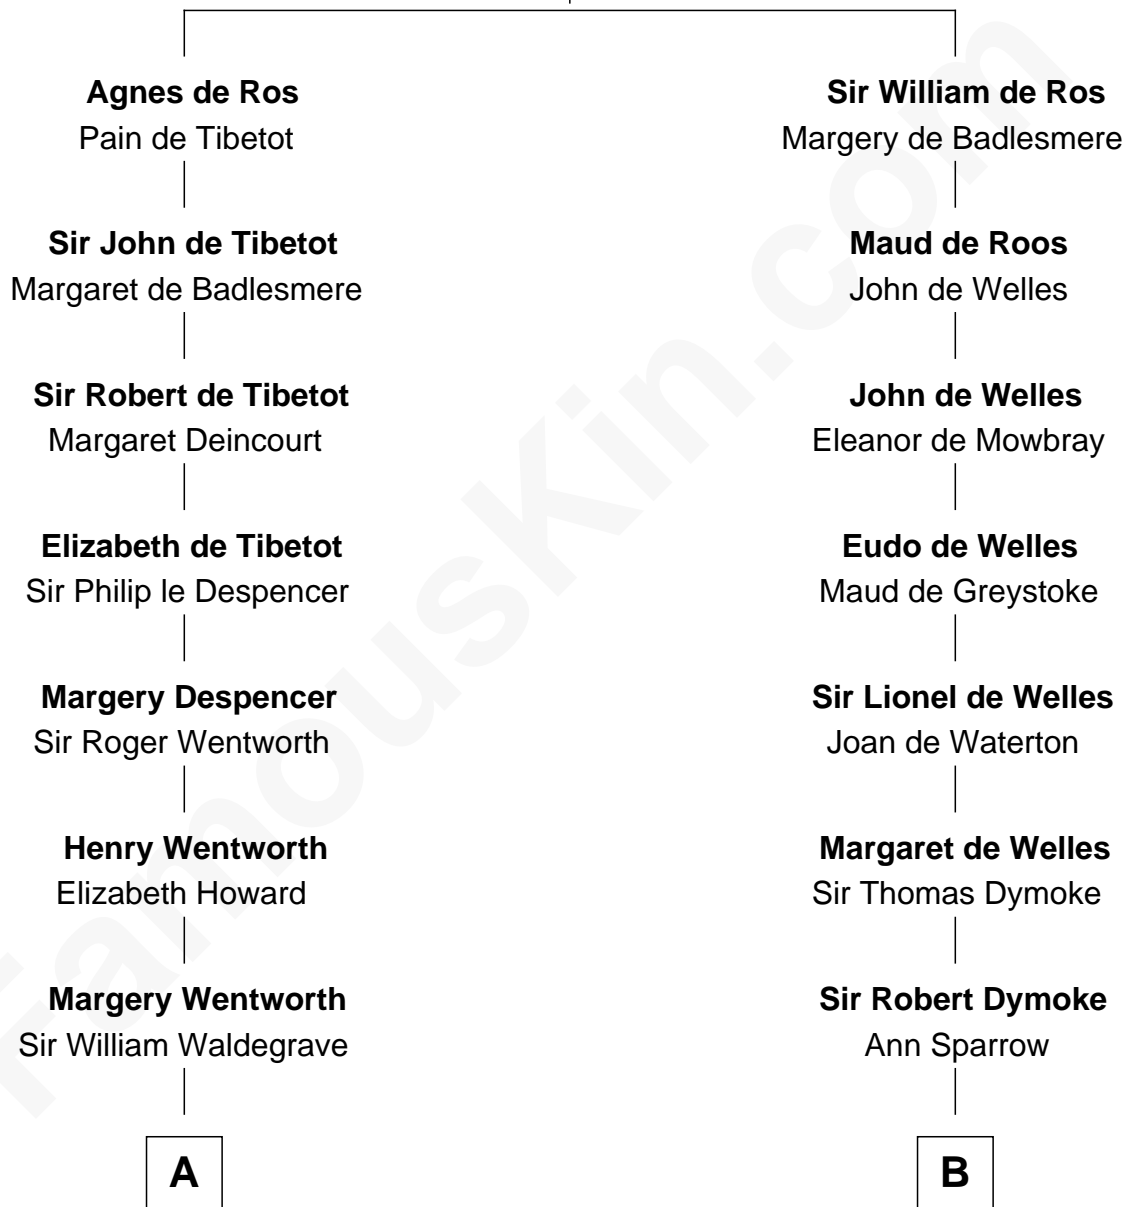

**FamousKin.com**  
**Relationship Chart of**  
**Rev. George Burroughs**

*Executed for Witchcraft, Salem 1692*

**12th cousin 7 times removed of**

**General George S. Patton**  
*U.S. Army - World War II*

**William de Ros**  
 Maude de Vaux

**C**

—  
**Susan Thornton Glassell**

George Smith Patton

—  
**George Smith Patton**

Ruth Wilson

—  
**General George S. Patton**

*U.S. Army - World War II*