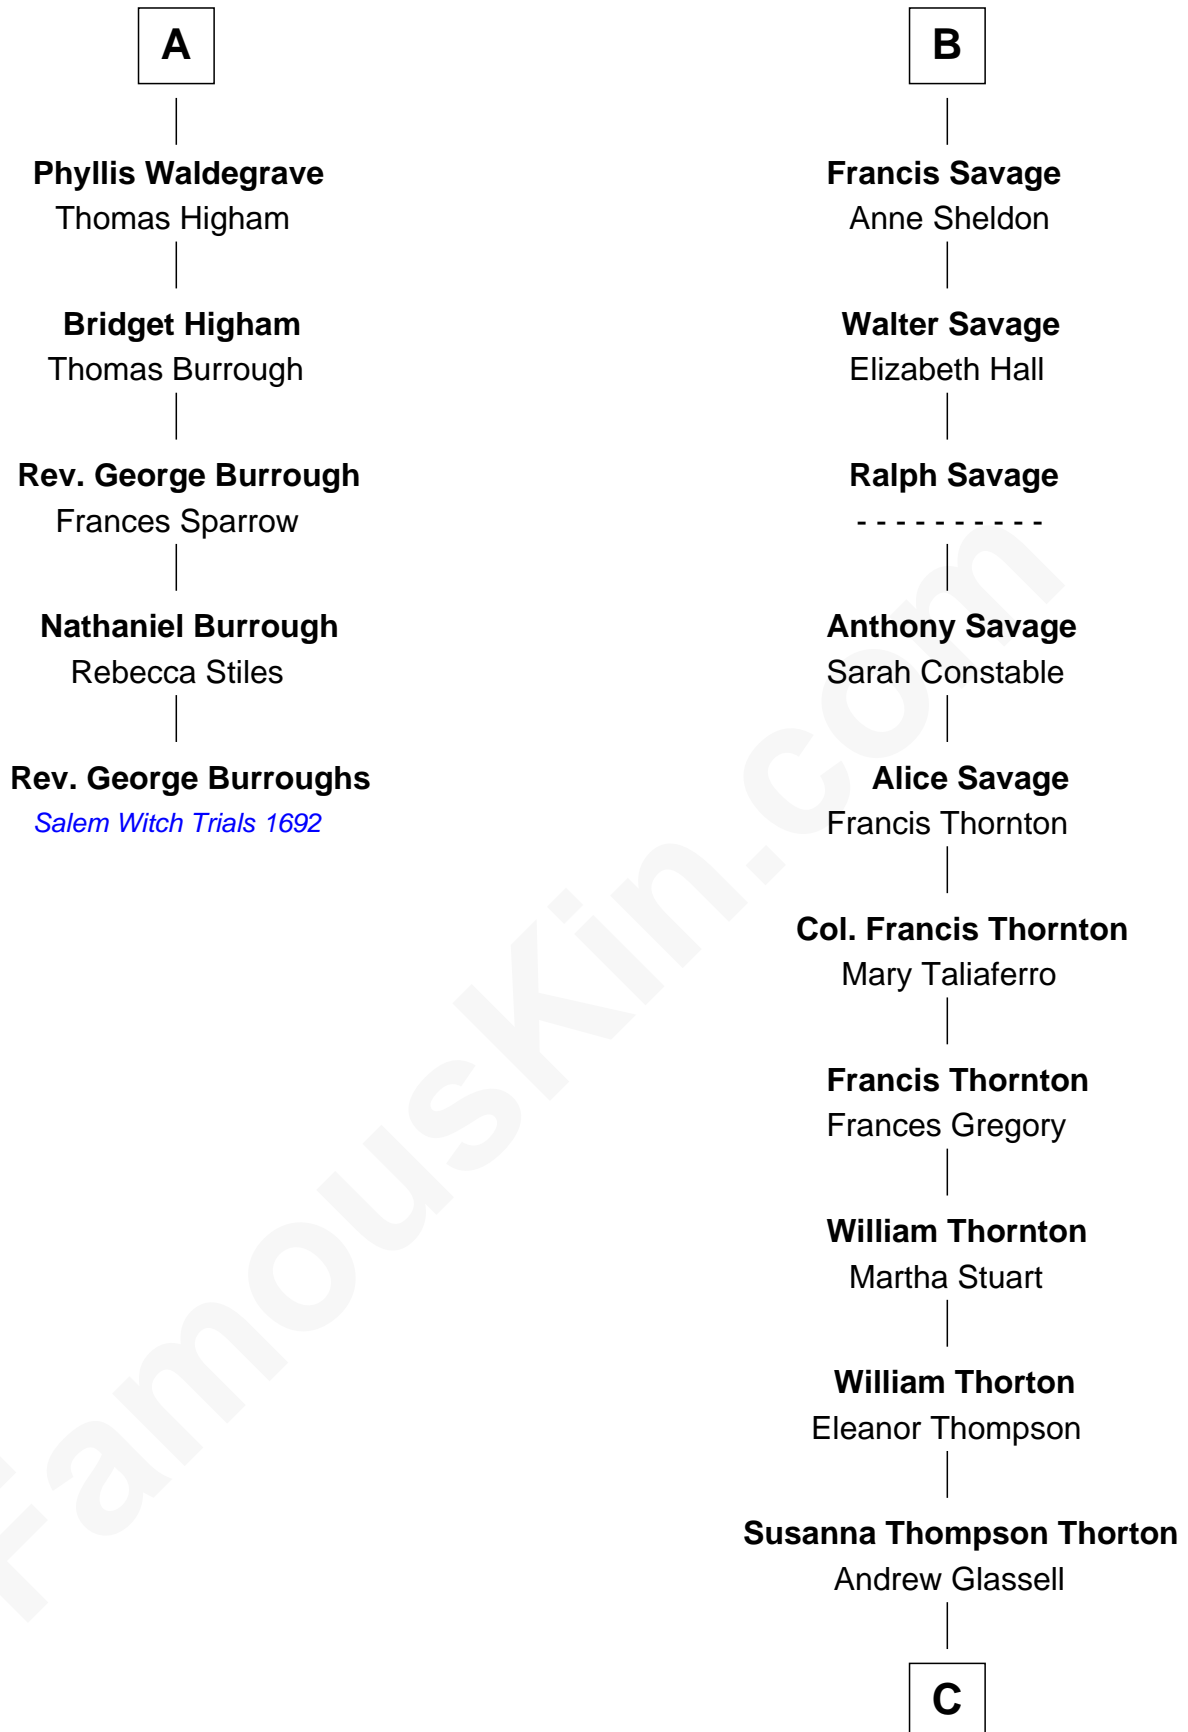

FamousKin.com

Relationship Chart of

Rev. George Burroughs

Executed for Witchcraft, Salem 1692

11th cousin 8 times removed of

General George S. Patton

U.S. Army - World War II

Bartholomew de Badlesmere

Margaret de Clare

Margaret de Badlesmere

Sir John de Tibetot

Sir Robert de Tibetot

Margaret Deincourt

Elizabeth de Tibetot

Sir Philip le Despencer

Margery Despencer

Sir Roger Wentworth

Henry Wentworth

Elizabeth Howard

Margery Wentworth

Sir William Waldegrave

George Waldegrave

Anne Drury

A

Katherine Stanley

Sir John Savage

Sir Christopher Savage

Anne Stanley

Sir Christopher Savage

Anne Lygon

B

C