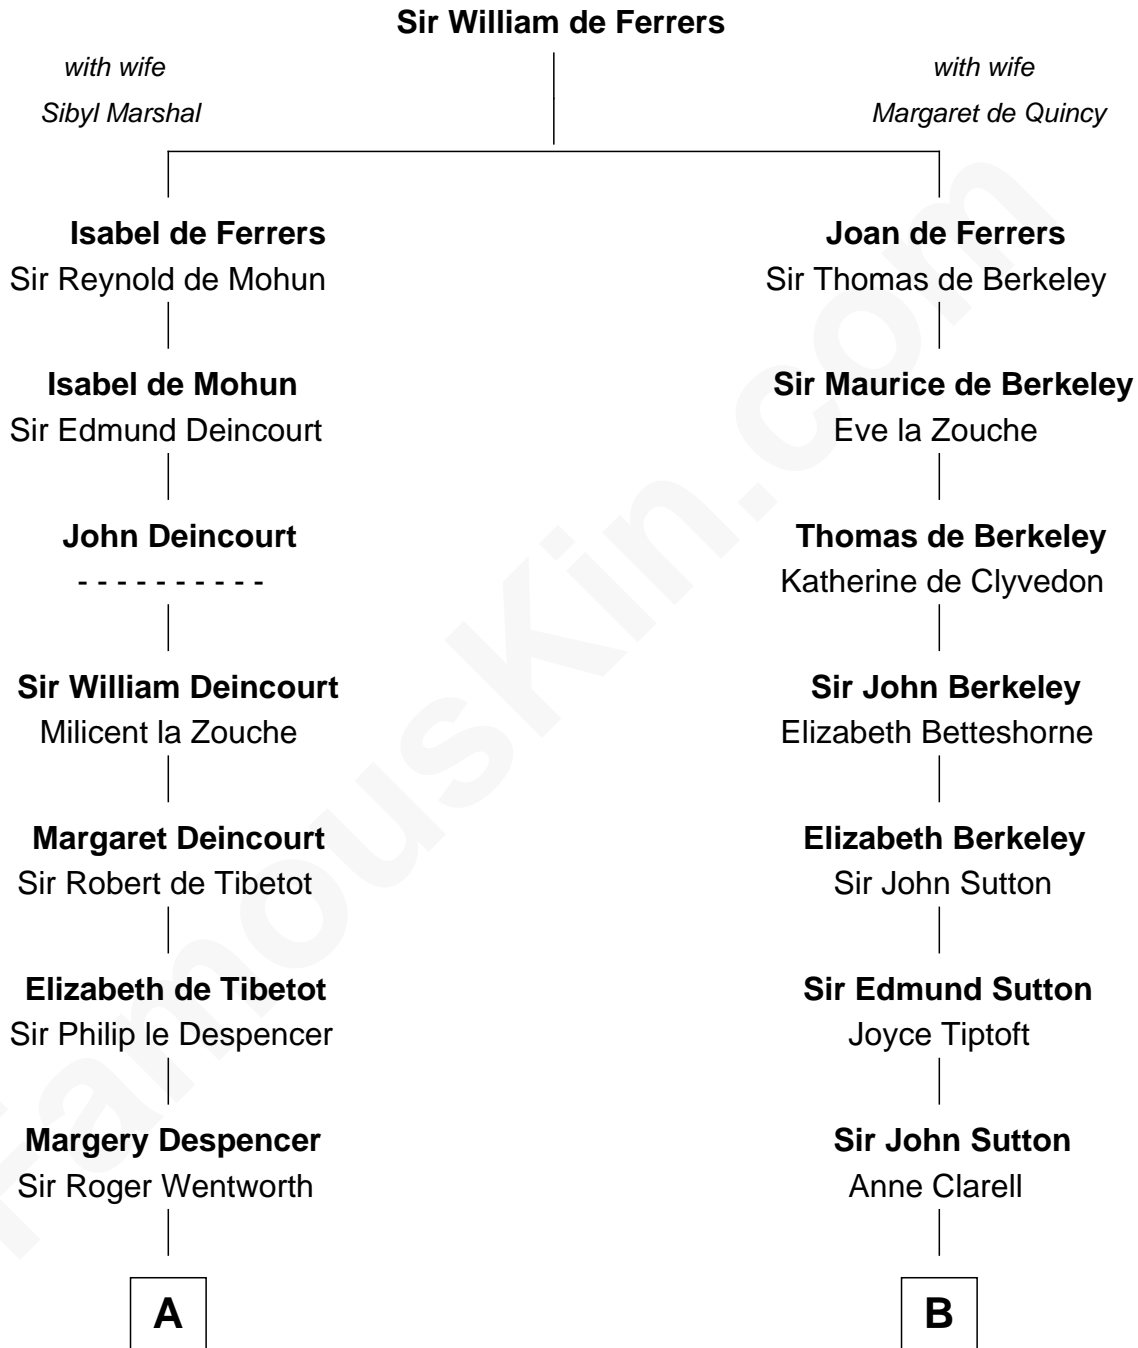

# FamousKin.com

## Relationship Chart of

**Rev. George Burroughs**  
*Executed for Witchcraft, Salem 1692*

14th cousin 6 times removed of

**General George S. Patton**  
*U.S. Army - World War II*

**C**

—  
**Susanna Thompson Thorton**