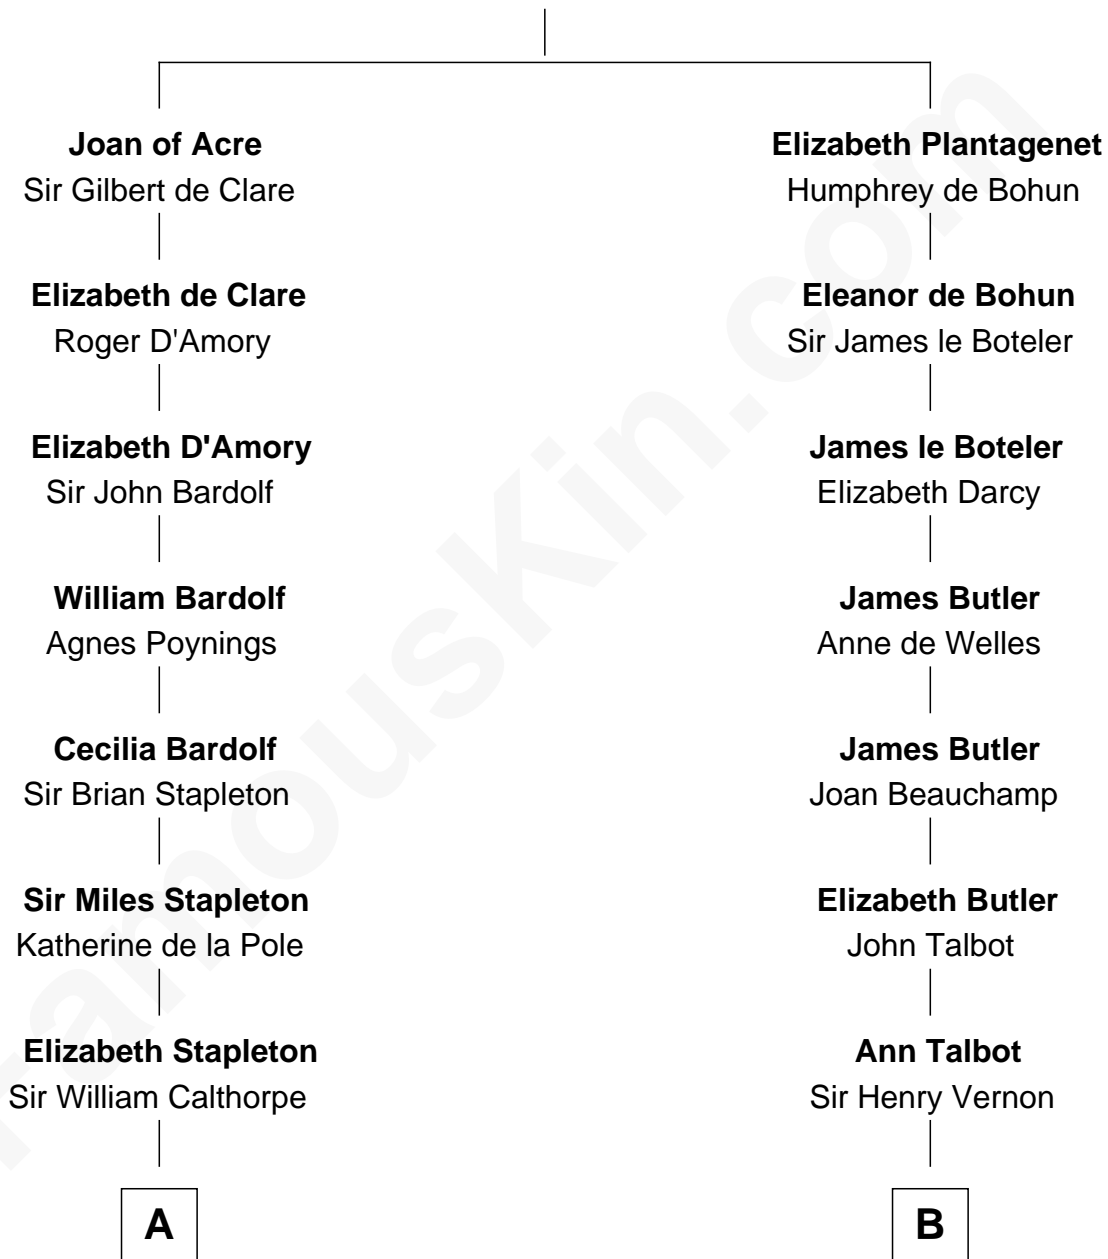

FamousKin.com

Relationship Chart of

Rev. George Burroughs

Executed for Witchcraft, Salem 1692

13th cousin 8 times removed of

Lizzie Borden

Accused Murderess

King Edward I
Eleanor of Castile

C

—
Susanna Tripp

John Vinnicum

—
Sarah L. Vinnicum

Joseph Morse

—
Anthony Morse

Rhoda Morrison

—
Sarah Anthony Morse

Andrew Jackson Borden

—
Lizzie Borden

Accused Murderess

FamousKin.com