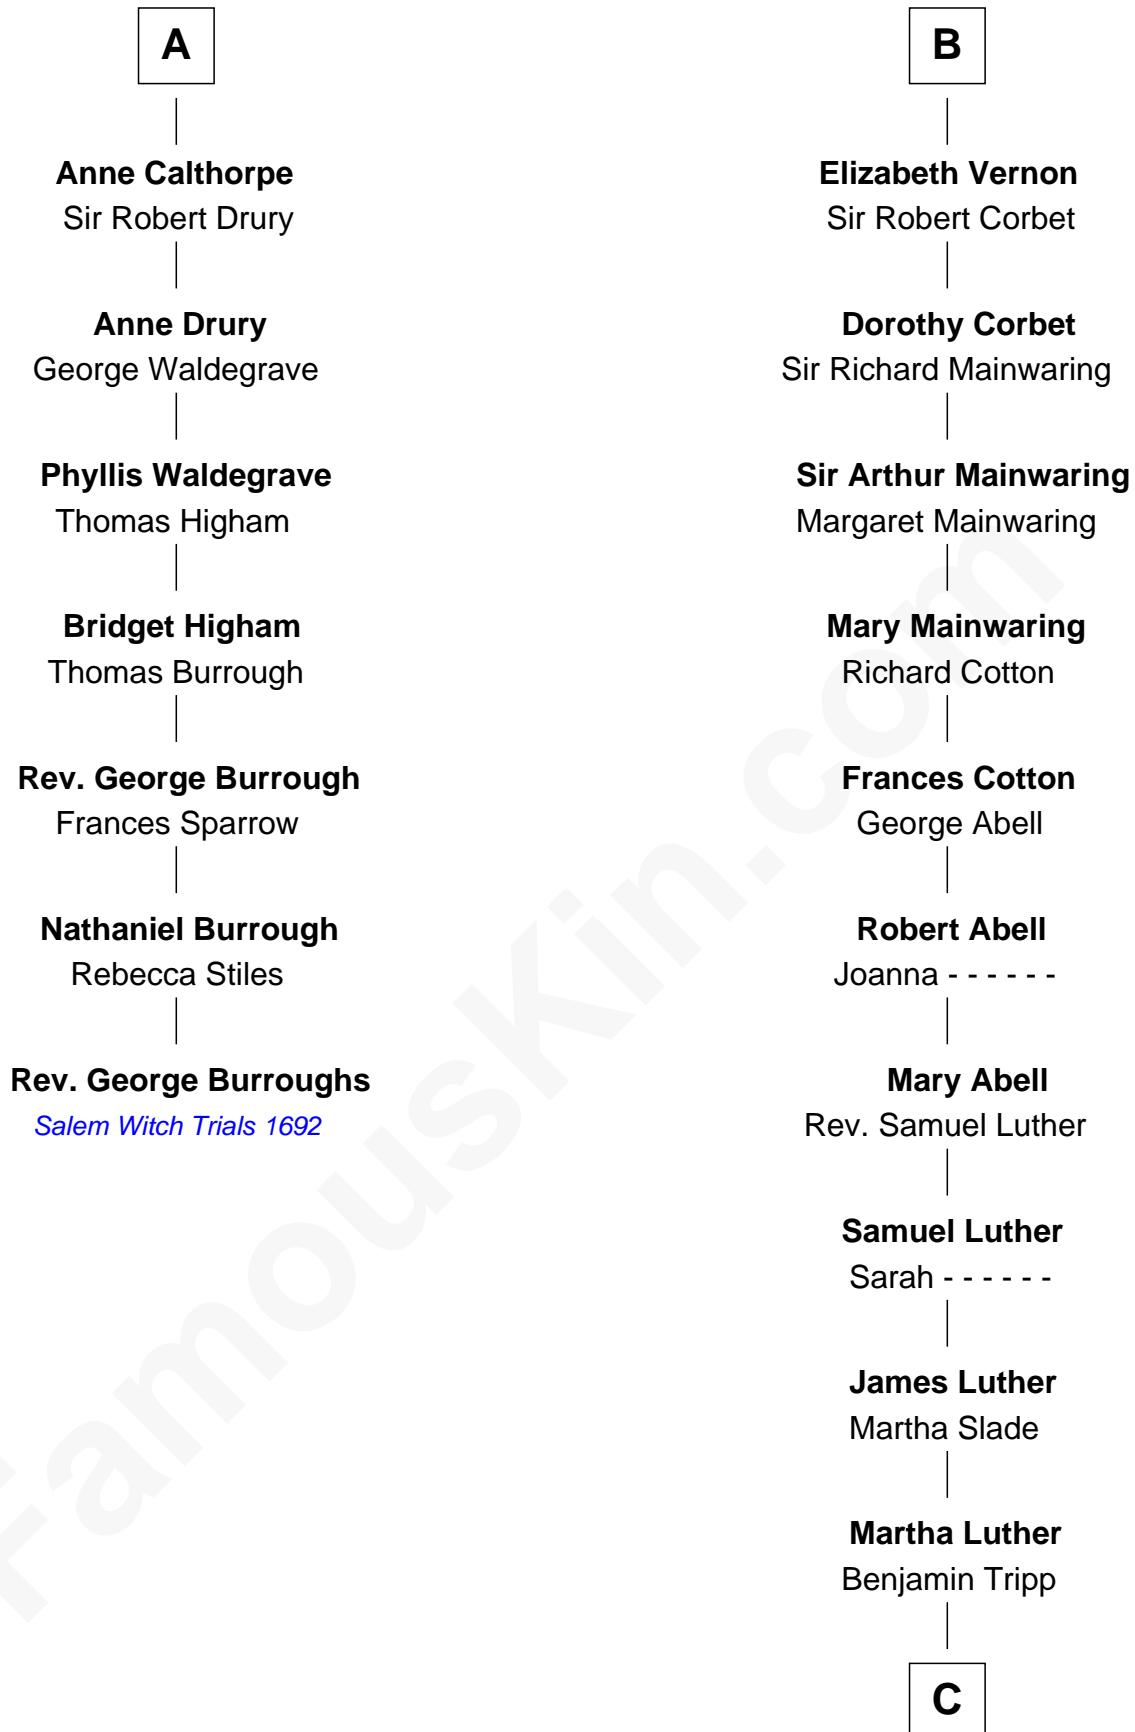

FamousKin.com

Relationship Chart of

Rev. George Burroughs

Executed for Witchcraft, Salem 1692

13th cousin 8 times removed of

Lizzie Borden

Accused Murderess

King Edward I
Eleanor of Castile

C

—
Susanna Tripp

John Vinnicum

—
Sarah L. Vinnicum

Joseph Morse

—
Anthony Morse

Rhoda Morrison

—
Sarah Anthony Morse

Andrew Jackson Borden

—
Lizzie Borden

Accused Murderess

FamousKin.com