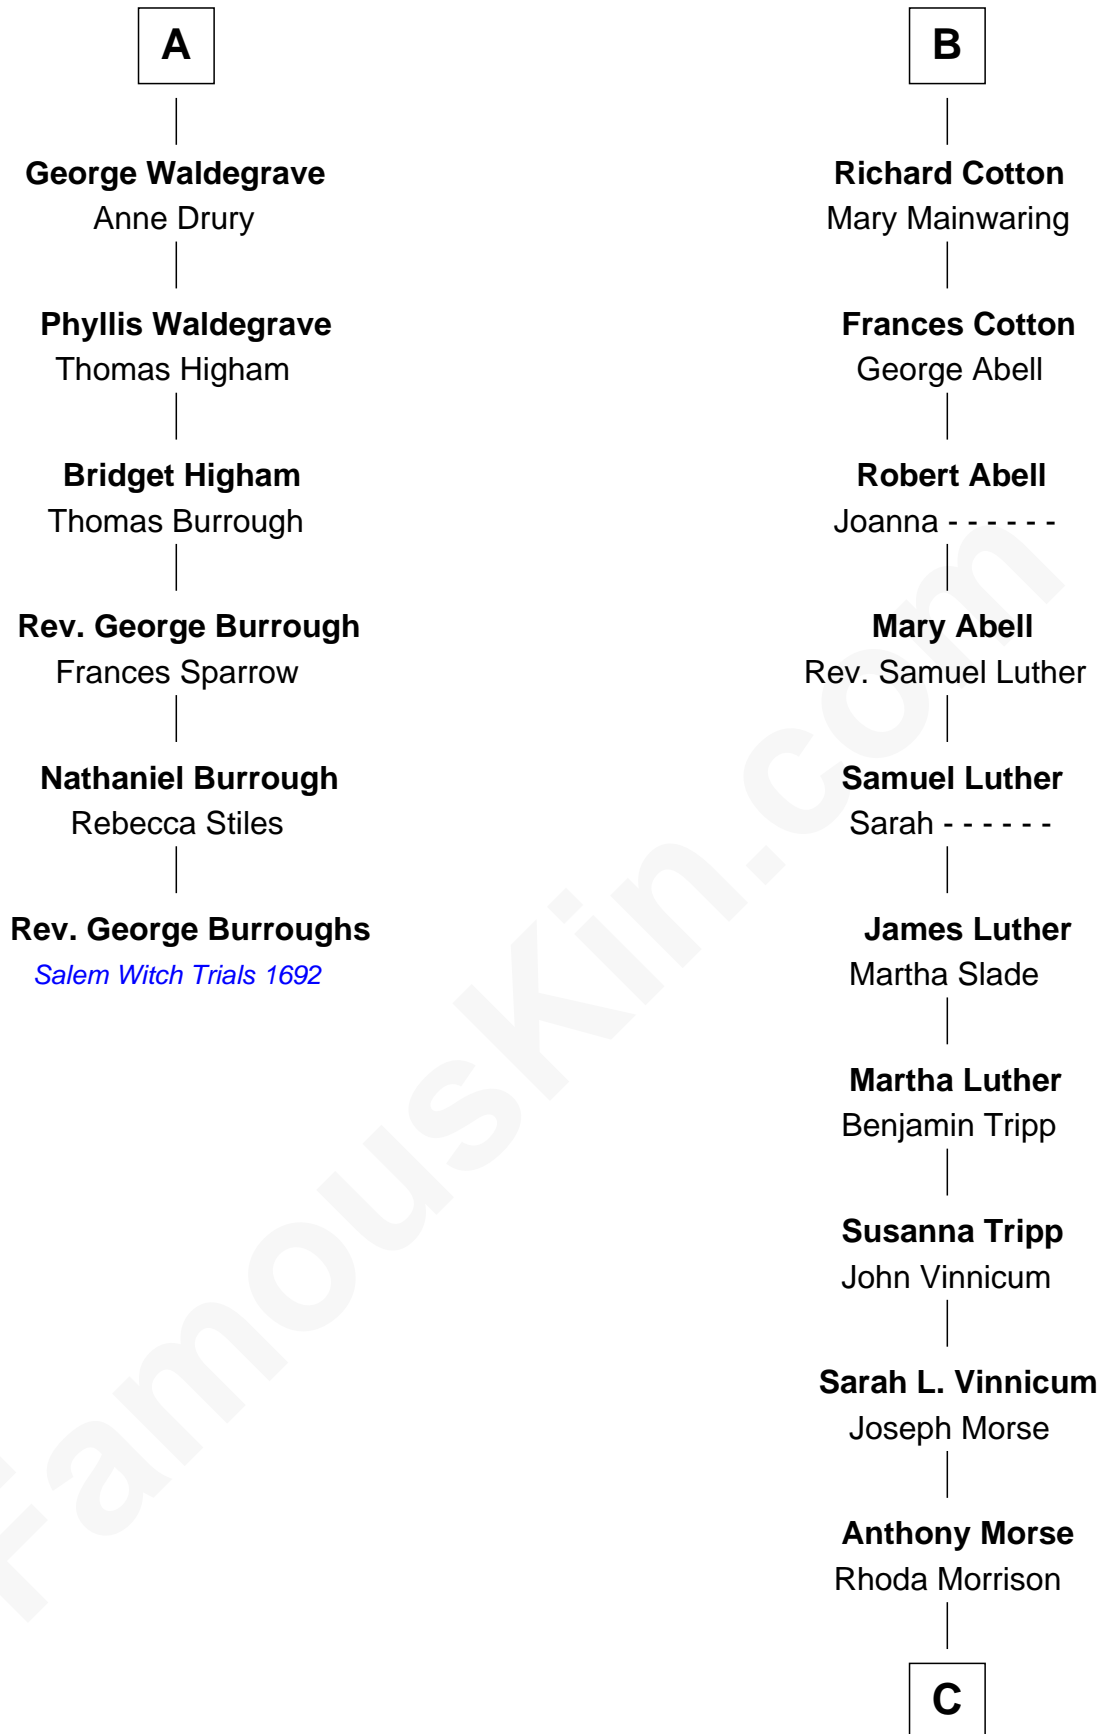

FamousKin.com

Relationship Chart of

Rev. George Burroughs

Executed for Witchcraft, Salem 1692

12th cousin 6 times removed of

Lizzie Borden

Accused Murderess

Eudo la Zouche
Milicent de Cantilupe

Margery Despencer

Sir Roger Wentworth

Henry Wentworth

Elizabeth Howard

Margery Wentworth

Sir William Waldegrave

A

Eve la Zouche

Thomas Mainwaring

Cecily Mainwaring

John Cotton

Sir George Cotton

Mary Onley

B

C

Sarah Anthony Morse
Andrew Jackson Borden

Lizzie Borden
Accused Murderess

FamousKin.com