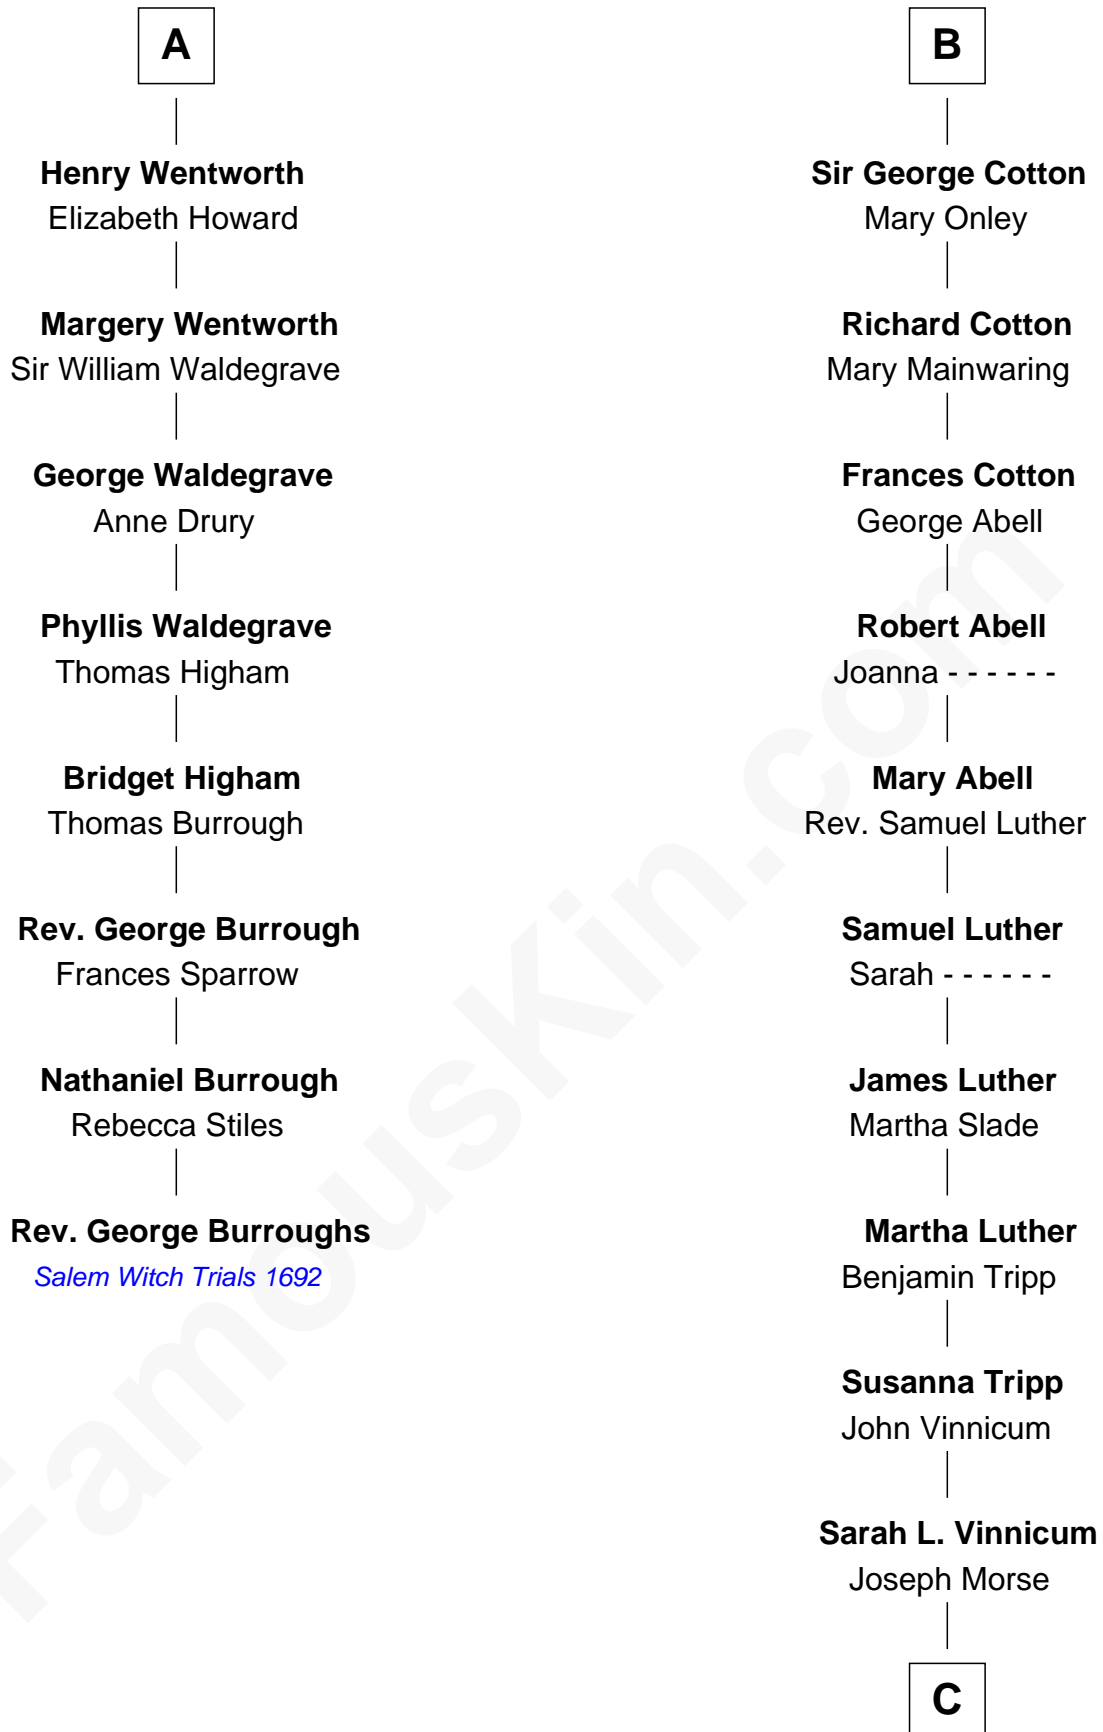

FamousKin.com

Relationship Chart of

Rev. George Burroughs
Executed for Witchcraft, Salem 1692

14th cousin 5 times removed of

Lizzie Borden
Accused Murderess

Sir William de Ferrers

with wife
Sibyl Marshal

with wife
Margaret de Quincy

Sir William Deincourt
 Milicent la Zouche

Sir John Berkeley
 Elizabeth Betteshorne

Margaret Deincourt
 Sir Robert de Tibetot

Elizabeth Berkeley
 Sir John Sutton

Elizabeth de Tibetot
 Sir Philip le Despencer

Jane Sutton
 Thomas Mainwaring

Margery Despencer
 Sir Roger Wentworth

Cecily Mainwaring
 John Cotton

A

B

C

Anthony Morse

Rhoda Morrison