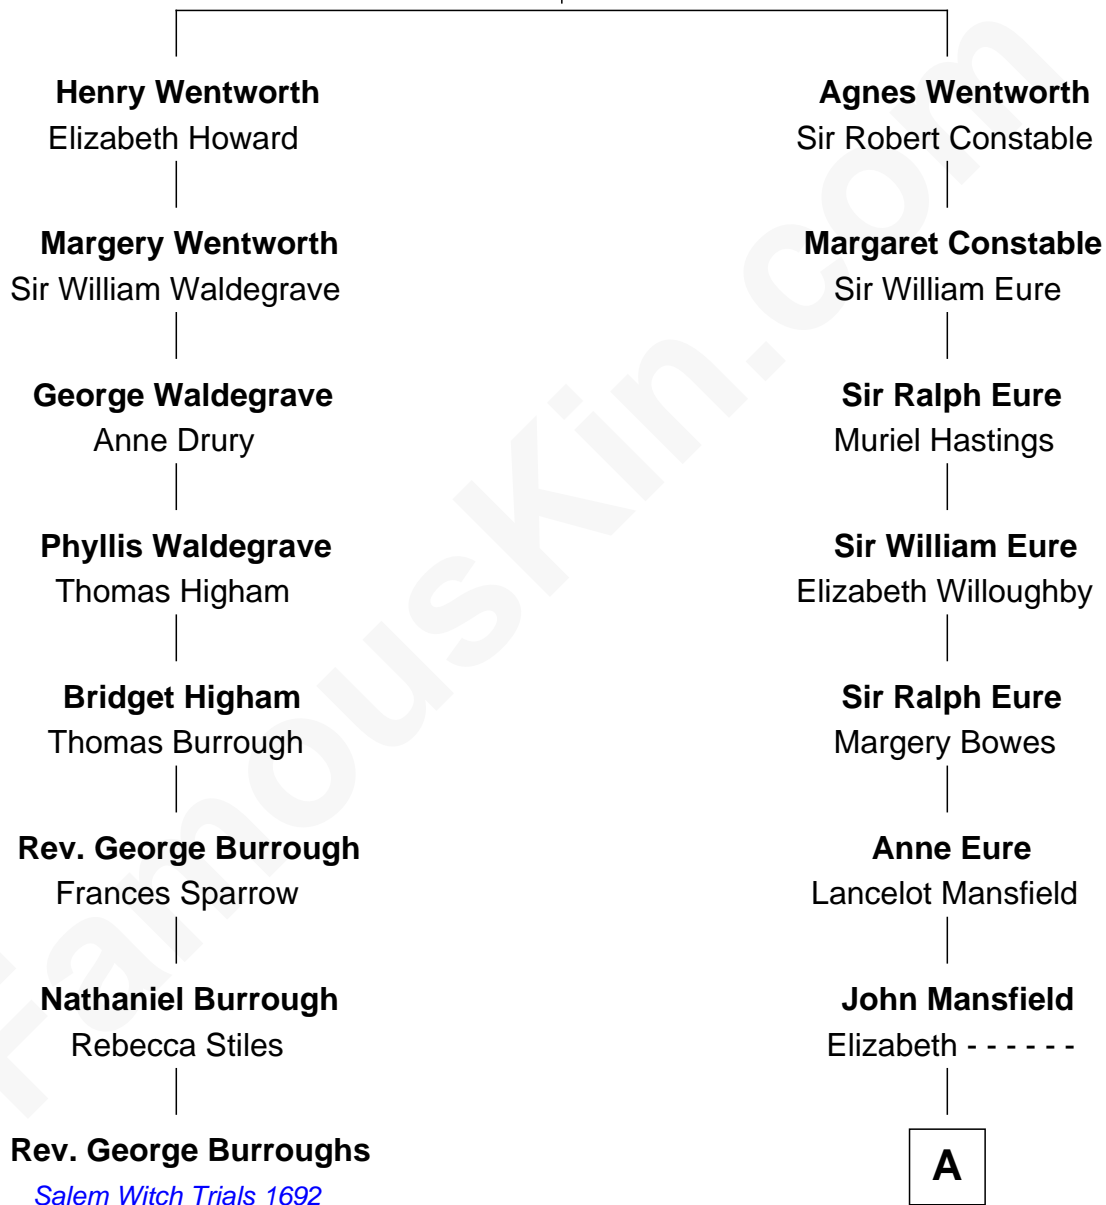

FamousKin.com Relationship Chart of

Rev. George Burroughs
Executed for Witchcraft, Salem 1692

7th cousin 9 times removed of

E. C. Segar
Cartoonist (Popeye creator)

Sir Roger Wentworth
Margery Despencer

A

Elizabeth Mansfield