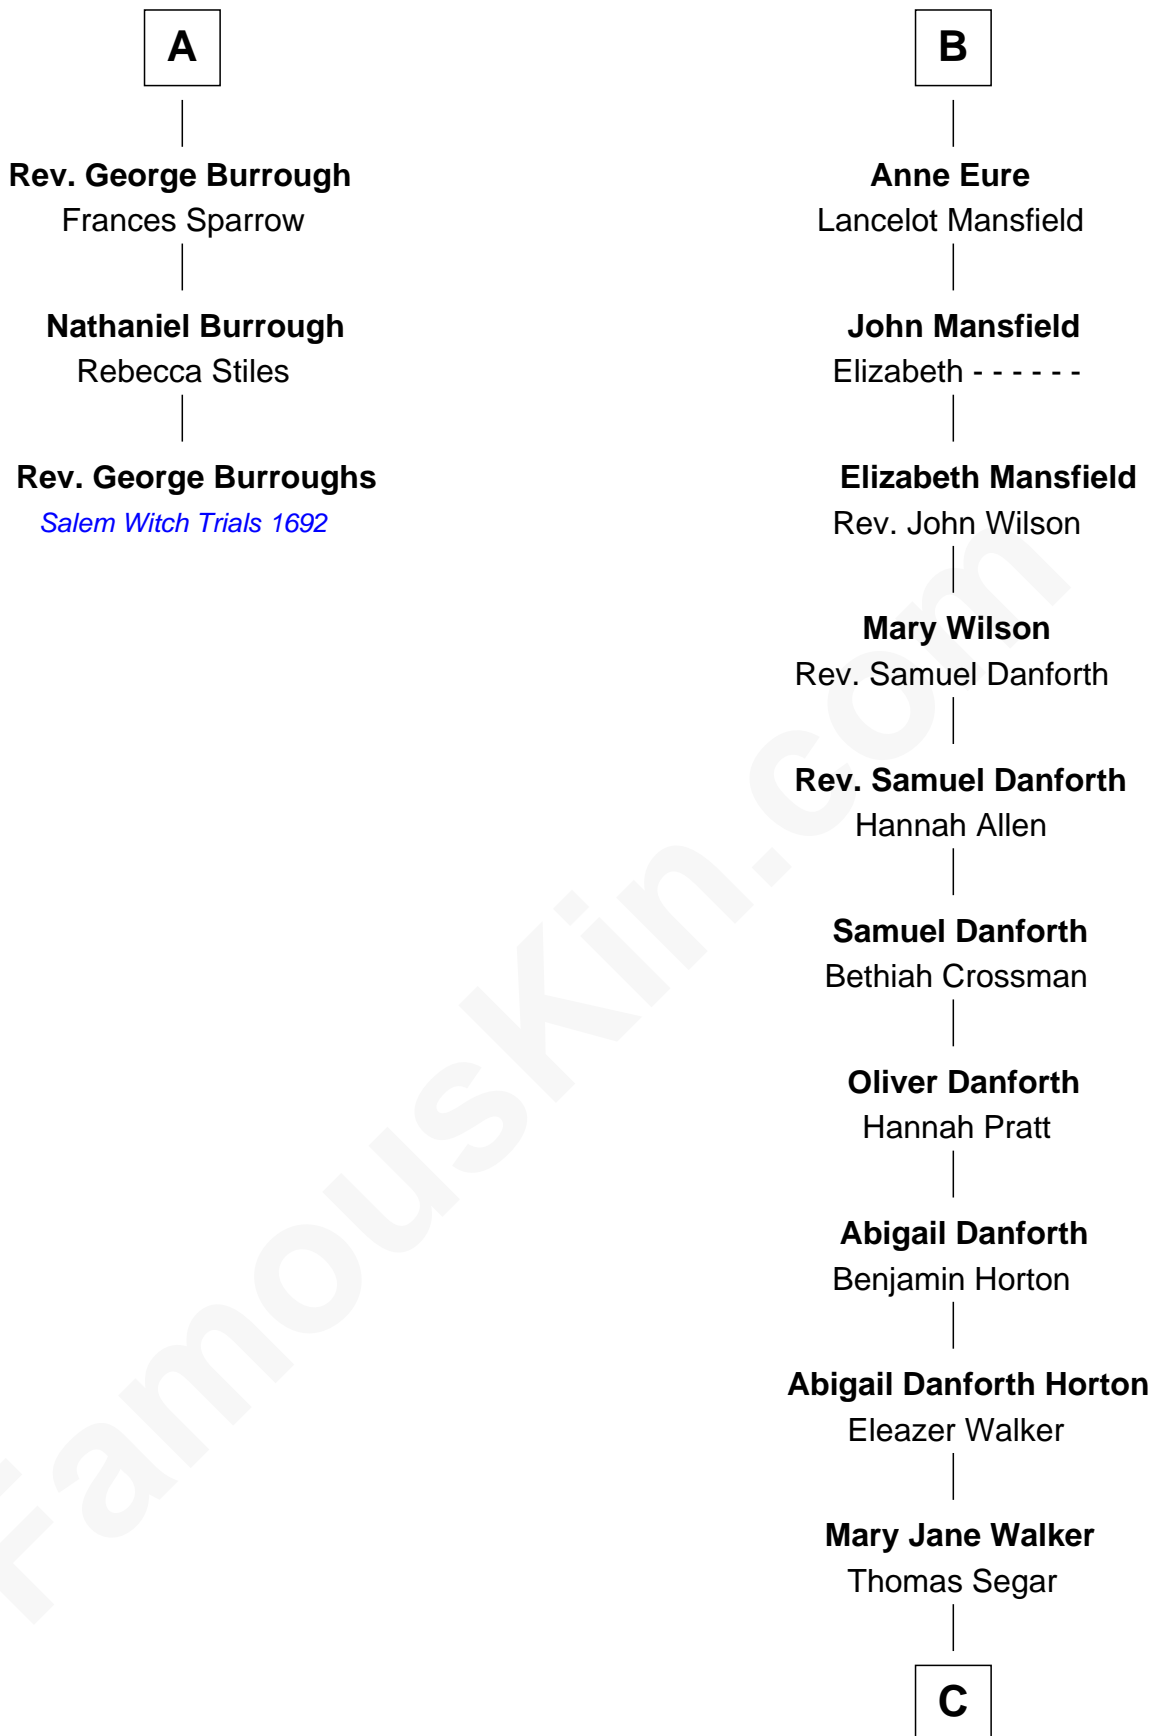

# FamousKin.com Relationship Chart of

**Rev. George Burroughs**  
*Executed for Witchcraft, Salem 1692*

9th cousin 9 times removed of

**E. C. Segar**  
*Cartoonist (Popeye creator)*

**C**

**Amzi Andrews Segar**

Erma Irene Crisler

**E. C. Segar**

*Cartoonist*

FamousKin.com