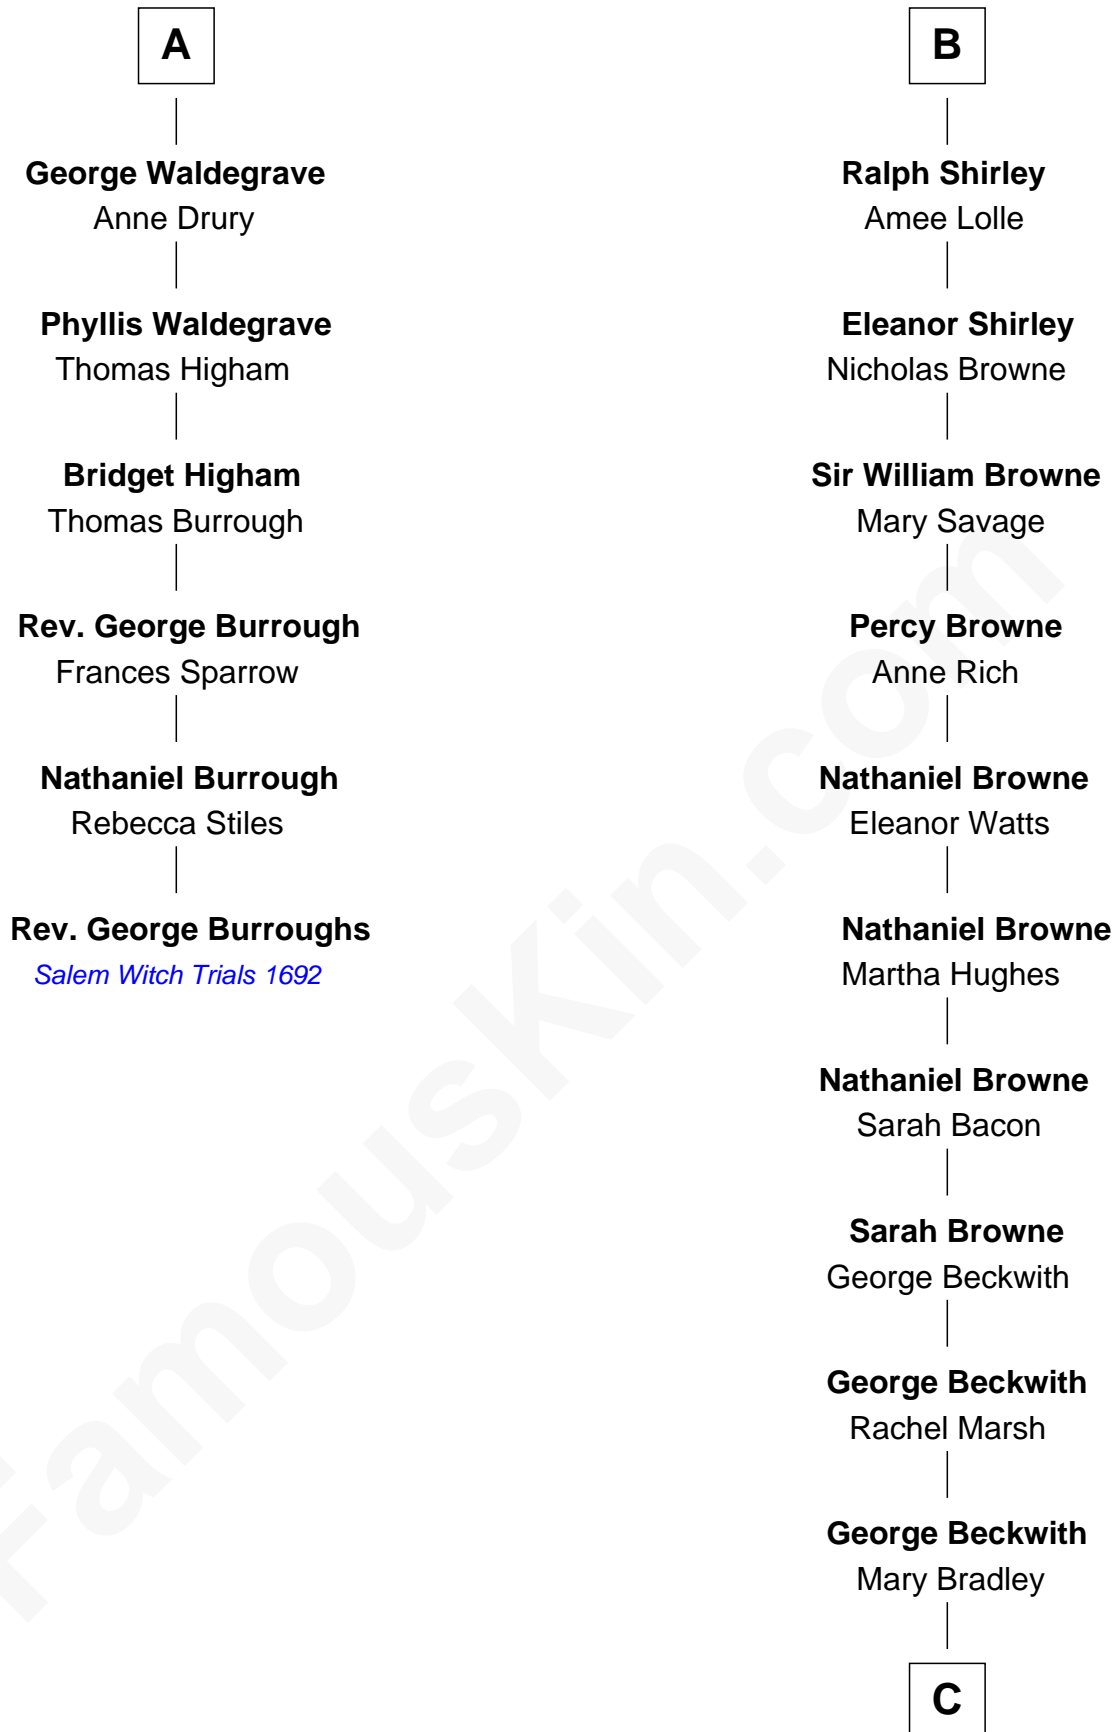

FamousKin.com
Relationship Chart of
Rev. George Burroughs

Executed for Witchcraft, Salem 1692

12th cousin 6 times removed of

William Henry Moore

Co-Founder, U.S. Steel and Nabisco

C

Rachael Arvilla Beckwith

Nathaniel Ford Moore

William Henry Moore

Co-Founder, U.S. Steel and Nabisco

FamousKin.com