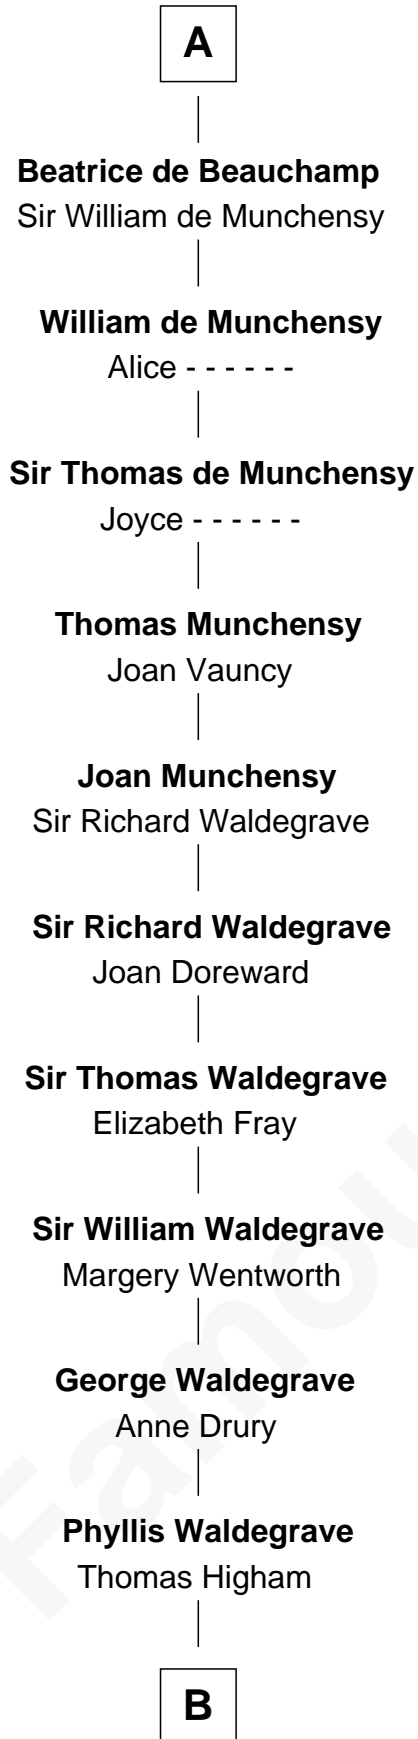

# FamousKin.com

## Relationship Chart of

### Rev. George Burroughs

Executed for Witchcraft, Salem 1692

6th cousin 14 times removed of

**Henry de Bohun**  
Magna Carta Surety

**Fulbert of Falaise**

**B**

—  
**Bridget Higham**

Thomas Burrough

—  
**Rev. George Burrough**

Frances Sparrow

—  
**Nathaniel Burrough**

Rebecca Stiles

—  
**Rev. George Burroughs**

*Salem Witch Trials 1692*

FamousKin.com