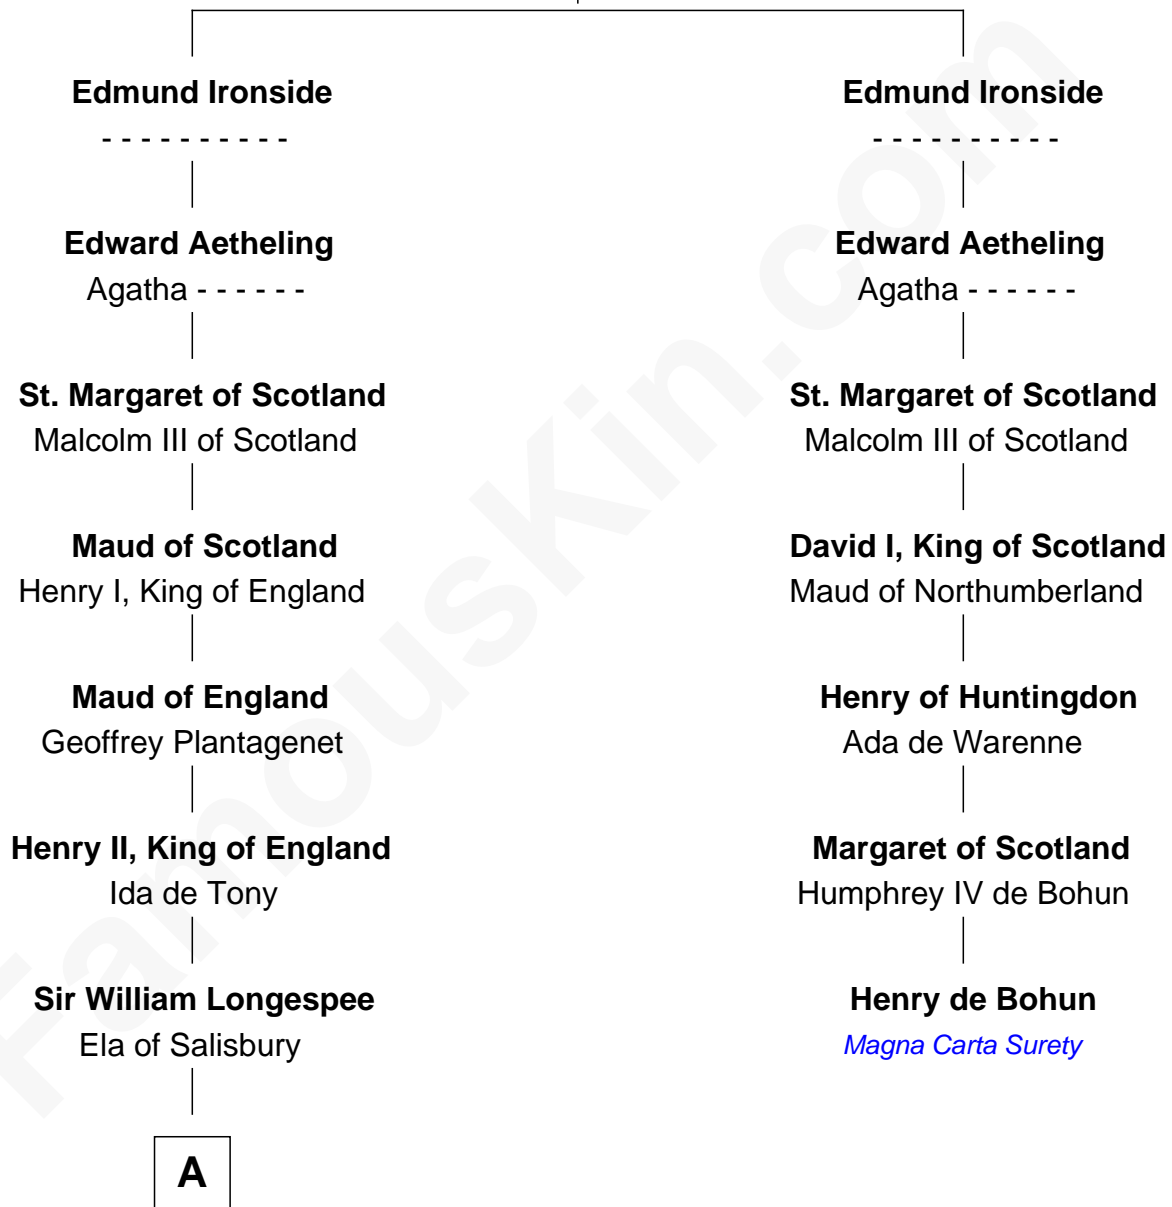

FamousKin.com

Relationship Chart of

Rev. George Burroughs

Executed for Witchcraft, Salem 1692

6th cousin 15 times removed of

Henry de Bohun
Magna Carta Surety

Ethelred II the Unready

Alfflaed - - - - -

Rebecca Stiles

Rev. George Burroughs

Salem Witch Trials 1692

FamousKin.com