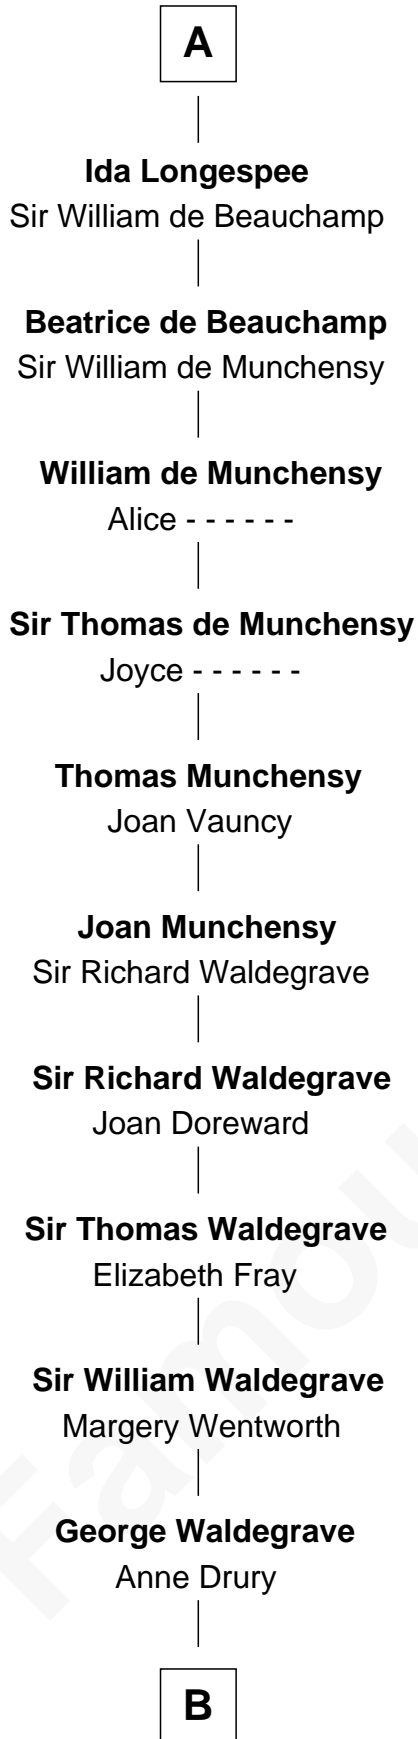

FamousKin.com

Relationship Chart of

Rev. George Burroughs

Executed for Witchcraft, Salem 1692

6th cousin 15 times removed of

Henry de Bohun
Magna Carta Surety

Ethelred II the Unready

Alfflaed - - - - -

B

Phyllis Waldegrave

Thomas Higham

Bridget Higham

Thomas Burrough

Rev. George Burrough

Frances Sparrow

Nathaniel Burrough

Rebecca Stiles

Rev. George Burroughs

Salem Witch Trials 1692

FamousKin.com