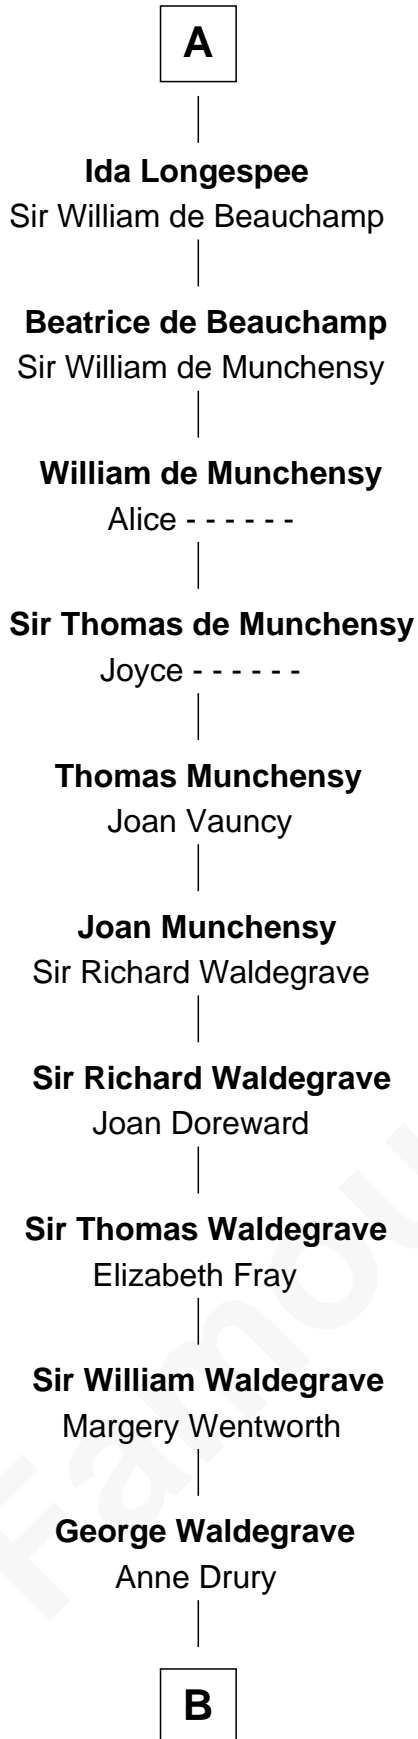

# FamousKin.com

## Relationship Chart of

### Rev. George Burroughs

*Executed for Witchcraft, Salem 1692*

6th cousin 15 times removed of

**Henry de Bohun**  
*Magna Carta Surety*

**B**

Phyllis Waldegrave

Thomas Higham

Bridget Higham

Thomas Burrough

Rev. George Burrough

Frances Sparrow

Nathaniel Burrough

Rebecca Stiles

Rev. George Burroughs

*Salem Witch Trials 1692*

FamousKin.com