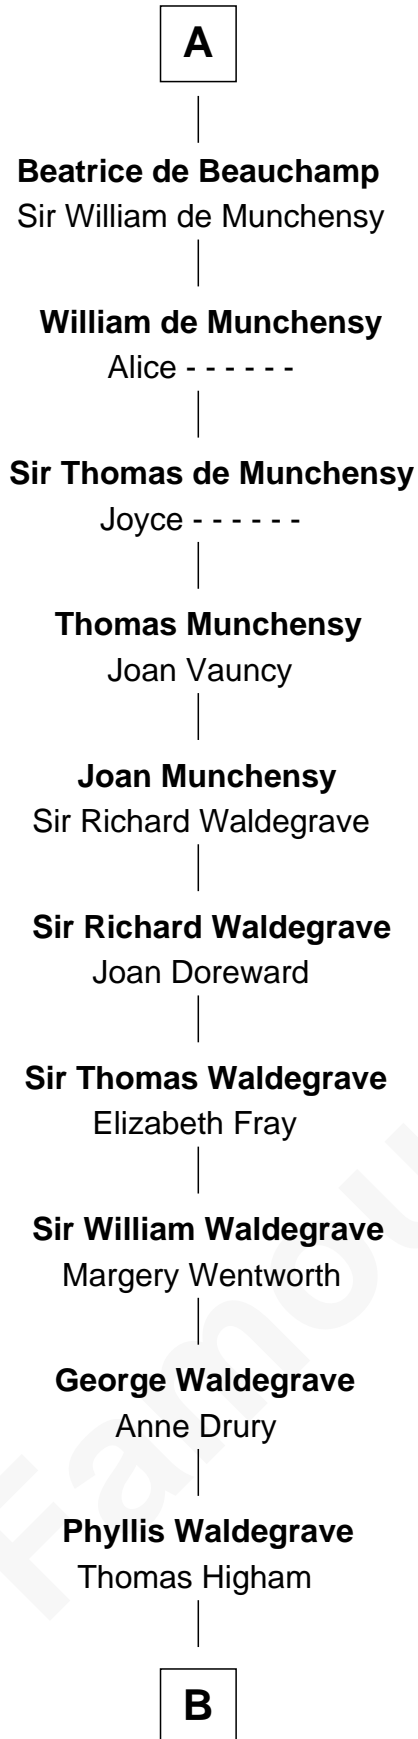

FamousKin.com

Relationship Chart of

Rev. George Burroughs

Executed for Witchcraft, Salem 1692

6th cousin 14 times removed of

Henry de Bohun
Magna Carta Surety

Richard II of Normandy
Judith of Brittany

B

—
Bridget Higham

Thomas Burrough

—
Rev. George Burrough

Frances Sparrow

—
Nathaniel Burrough

Rebecca Stiles

—
Rev. George Burroughs

Salem Witch Trials 1692