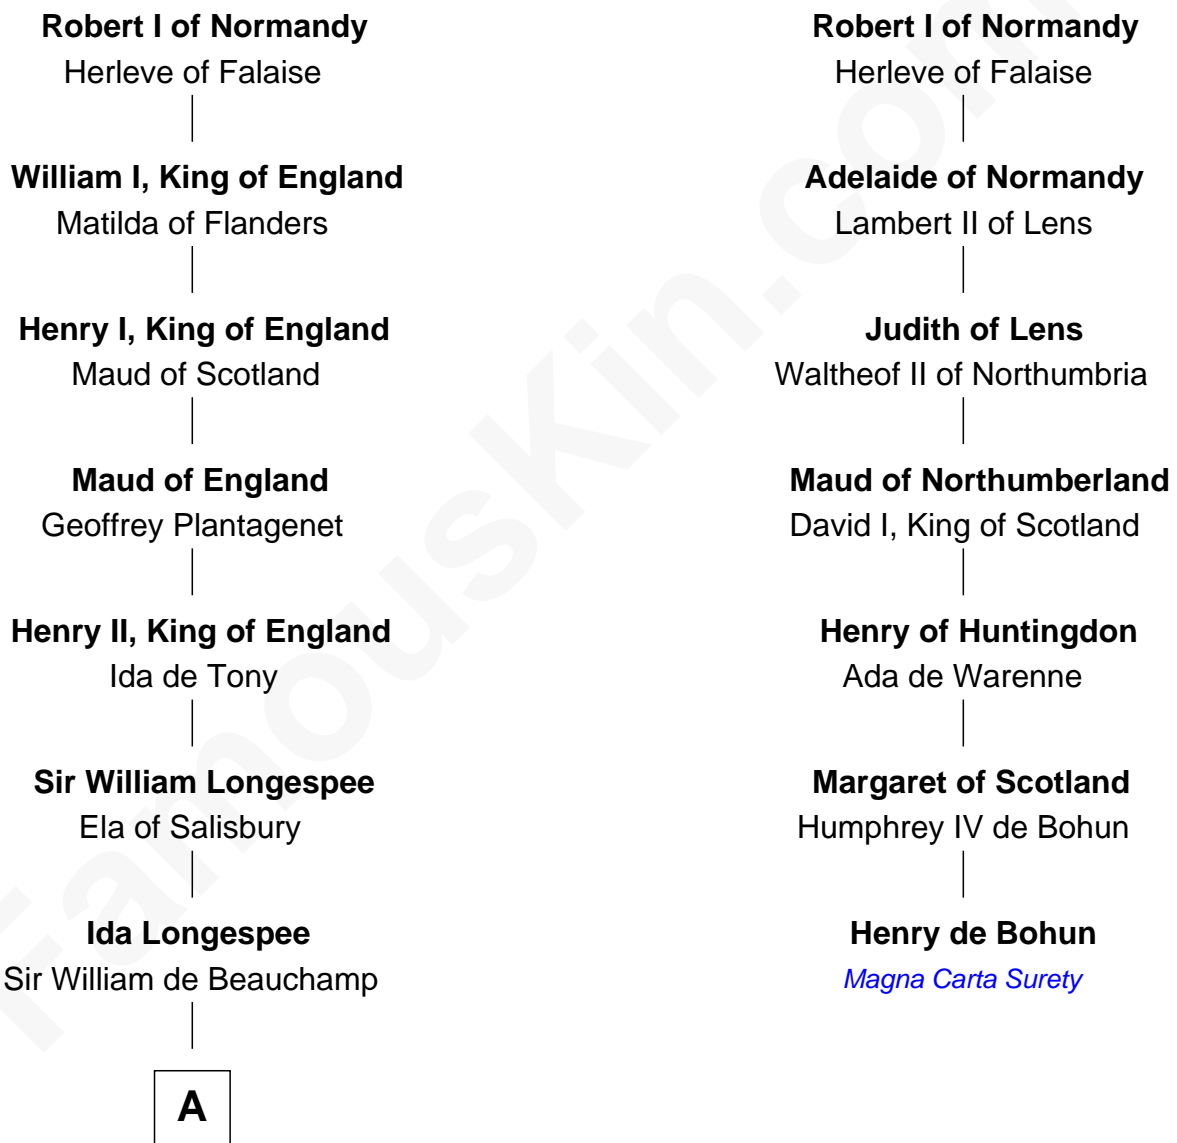

FamousKin.com

Relationship Chart of

Rev. George Burroughs

Executed for Witchcraft, Salem 1692

6th cousin 14 times removed of

Henry de Bohun
Magna Carta Surety

Richard II of Normandy
Judith of Brittany

B