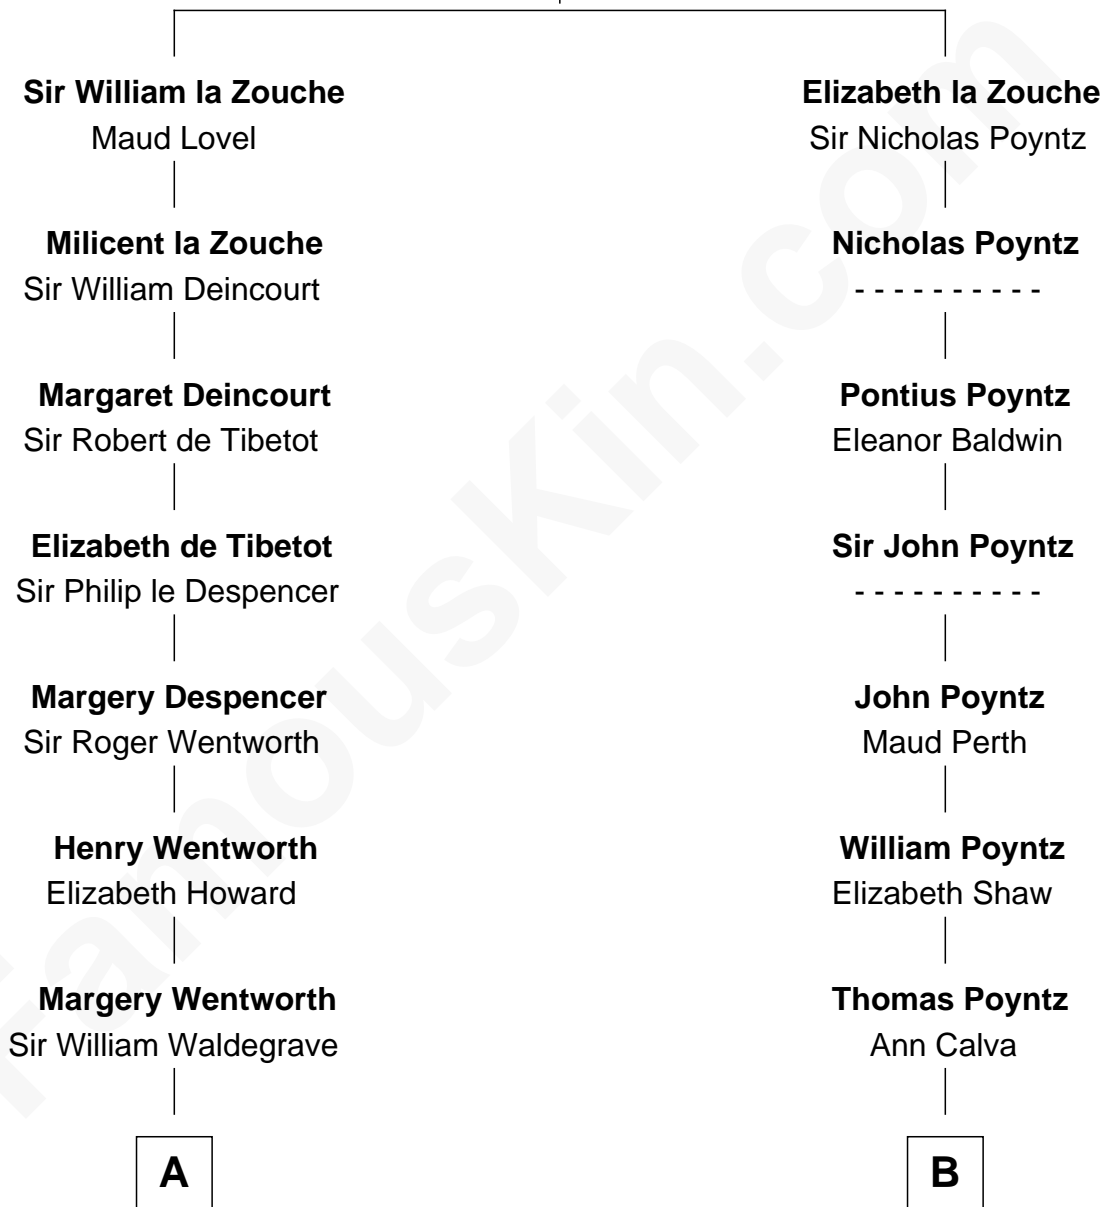

## Relationship Chart of

### Rev. George Burroughs

*Executed for Witchcraft, Salem 1692*

12th cousin 8 times removed of

**Truman Capote**

*Author of In Cold Blood*

**Eudo la Zouche**  
Milicent de Cantilupe

**C**

**John Brewer Knox**  
Lula Margaret Dinkins

**Mabel Knox**  
Archulus Persons

**Archulus Persons**  
Lillie May Faulk

**Truman Capote**  
*Author of [In Cold Blood](#)*

FamousKin.com